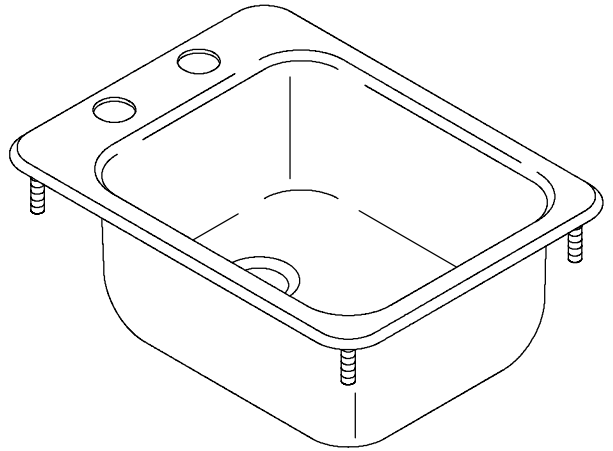

### Features

- 13" (33cm) x 17" (43.2cm) x 5-1/2" (14cm)
- SilentShield™ sound deadening
- Satin sanded deck and buffed basin finish
- Drawn from 22 gauge stainless steel
- Stud mounting provides easy installation
- Designer styling with rounded corners
- Ledge back entertainment sink

## Product Information

Fixture*:	cutout size	basin area
Sink	12-1/4" (31.1cm) x 16-1/4" (41.3cm)	11" (27.9cm) x 13-1/4" (33.7cm)
Outlet	2" D. (5cm)	
Faucet holes	1-7/16" D. (3.7cm)	
* Approximate measurements for comparison only.		