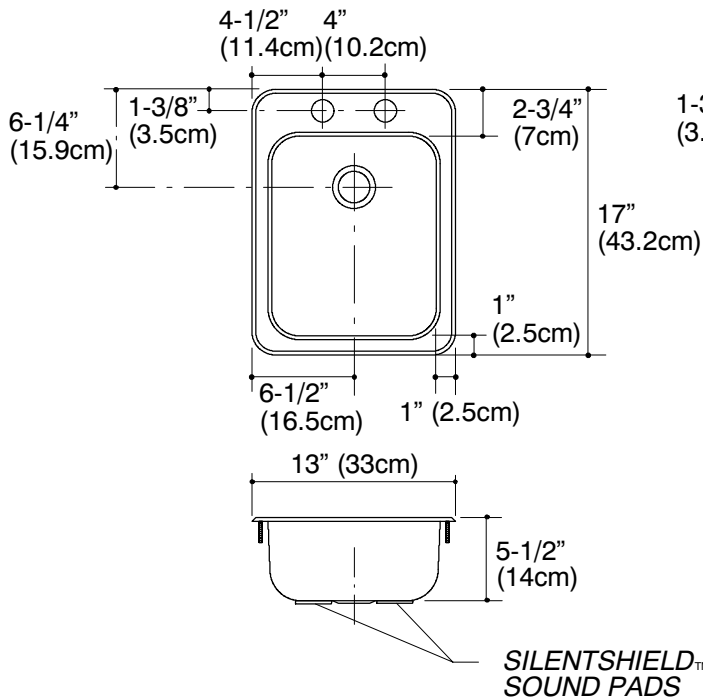

STUD MOUNTING PROVIDES EASY INSTALLATION

Product Information

Fixture*:	cutout size	basin area
Sink	12-1/4" (31.1cm) x 16-1/4" (41.3cm)	11" (27.9cm) x 13-1/4" (33.7cm)
Outlet	2" D. (5cm)	
Faucet holes	1-7/16" D. (3.7cm)	
* Approximate measurements for comparison only.