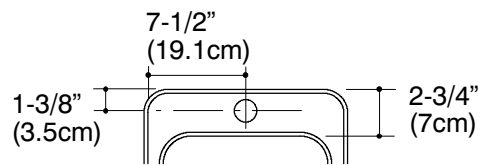

STUD MOUNTING PROVIDES EASY INSTALLATION