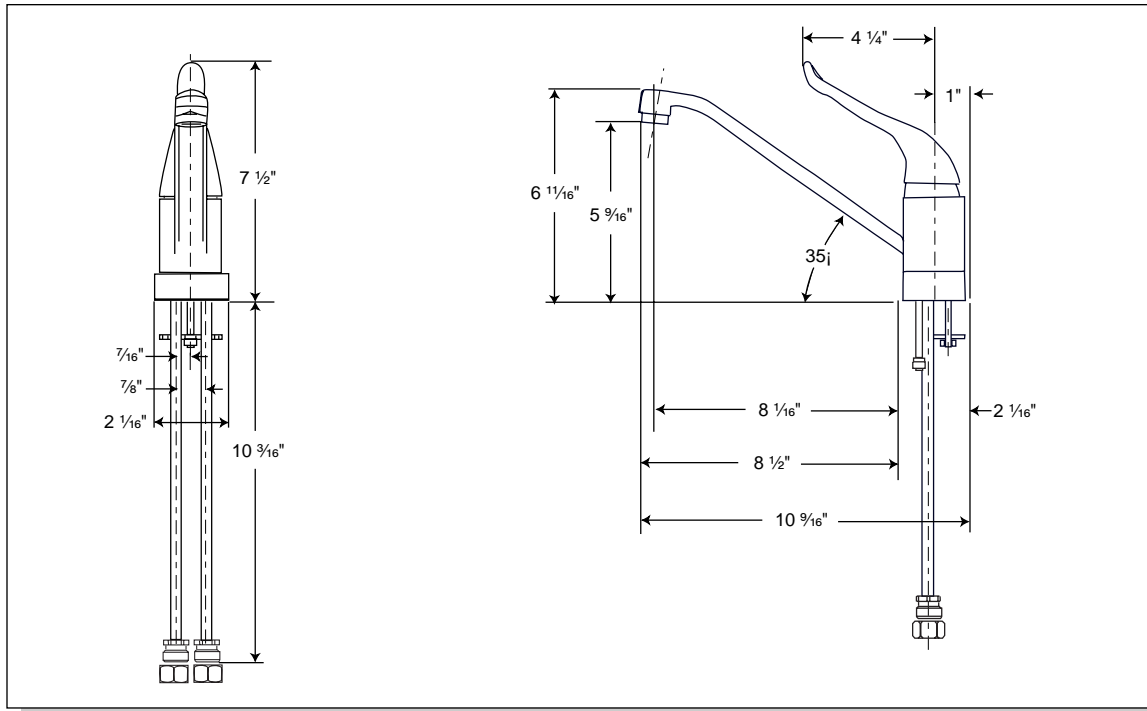

STRONG. PROFESSIONAL. DESIGN.™
S P E C I F I C A T I O N S

Bath Classics™
Tribute™
Single Hole Kitchen Faucet
Models C7111F

PRODUCT OVERVIEW

Single Control Kitchen
Styled lever handle
Compatible with 1 sink hole

C7111F — Chrome plated, IPS connectors, styled lever handle, single pak

FEATURES

- **Input**
Min. - Max. / 20 - 80 psi
Max. Allowable 125 psi
- **Flow Rate**
2.2 gpm at 60 psi
- **Connectors**
1/2" IPS
- **Valve Type**
Ceramic washerless cartridge
- **Standards and Ratings**
Meets or exceeds the requirements of the following standards: ASME A112.18.1M, ANSI 117.1, ADA "Americans with Disabilities Act"
- **Warranty**
Limited Lifetime