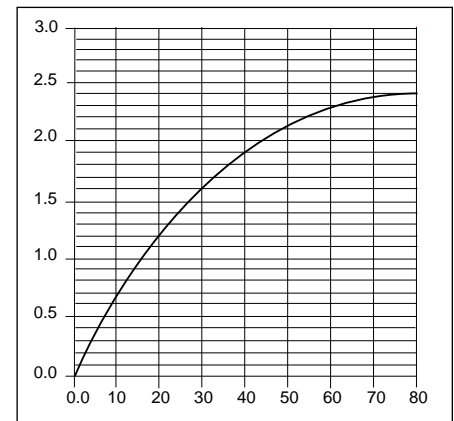

FLOWRATE (GPM)

LINE PRESSURE P.S.I. GAUGE