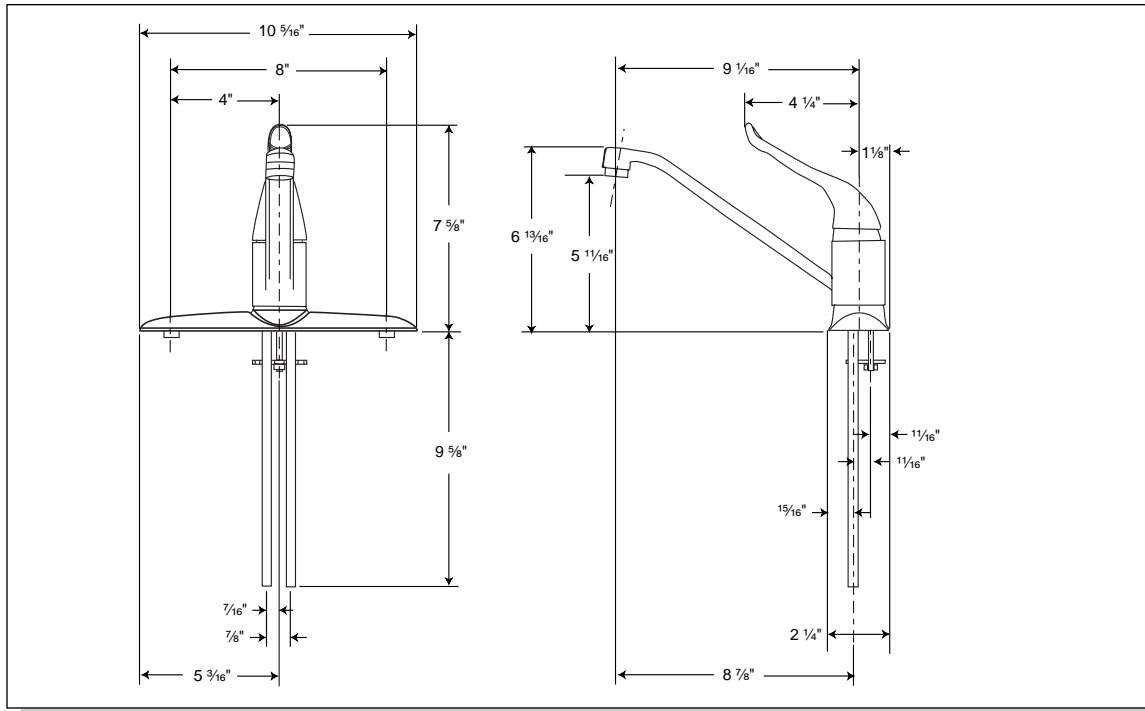

STRONG. PROFESSIONAL. DESIGN.™
SPECIFICATIONS

**Kitchen Classics™
Tribute™**
Single Control Kitchen Faucets
Models C711C, C711CT

PRODUCT OVERVIEW

Single Control Kitchen
Styled lever handle
Compatible with 3 sink holes
(Minimum 1-1/8" dia. In-line, 4" centers)

C711C — Chrome plated, copper connectors, styled lever handle, single pak

C711CT — Chrome plated, copper connectors, styled lever handle, trak pak

FEATURES

- **Input**
Min. - Max. / 20 - 80 psi
Max. Allowable 125 psi
- **Flow Rate**
2.2 gpm at 60 psi
- **Connectors**
Copper
- **Valve Type**
Ceramic washerless cartridge
- **Standards and Ratings**
Meets or exceeds the requirements of the following standards: ASME A112.18.1M, ANSI 117.1, ADA "Americans with Disabilities Act"
- **Warranty**
Limited Lifetime