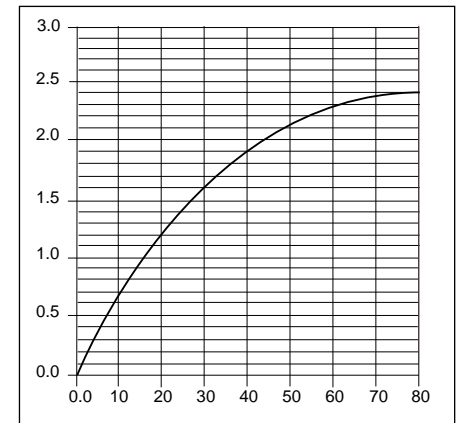

FLOWRATE (GPM)

LINE PRESSURE P.S.I. GAUGE