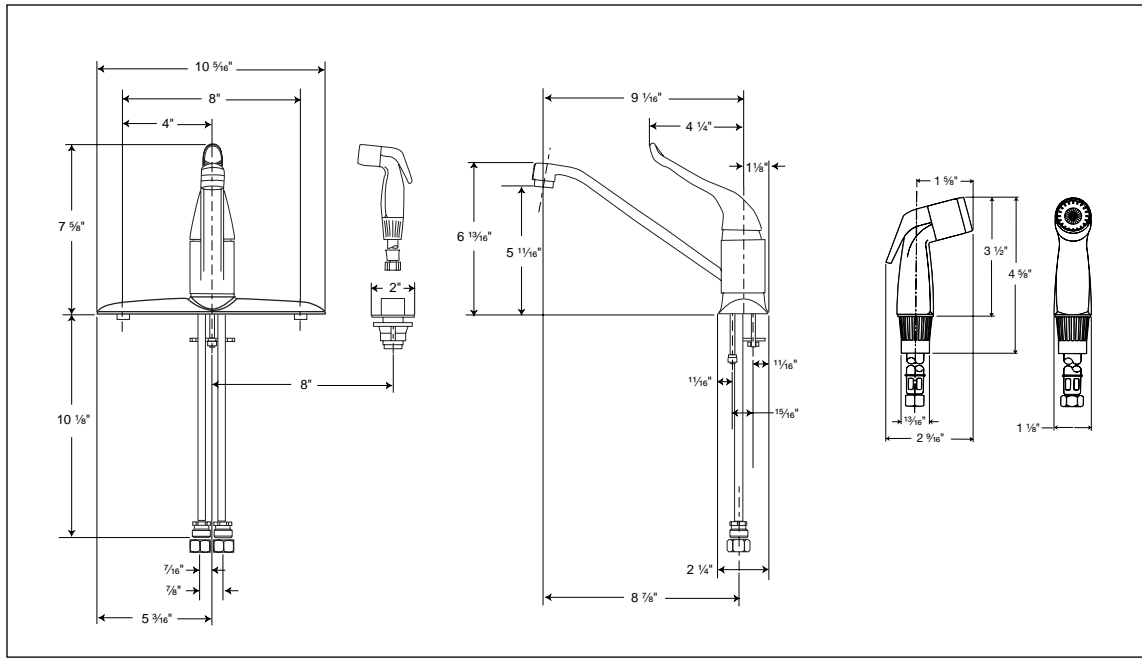

PRODUCT OVERVIEW

Single Control Kitchen

Styled lever handle

Compatible with 4 sink holes

(Minimum 1-1/8" dia. In-line, 4" centers)

C711FS — Chrome plated, IPS connectors, with side spray, styled lever handle, single pak

C711FAS — Almond, IPS connectors, with side spray, styled lever handle, single pak

C711FWS — White, IPS connectors, with side spray, styled lever handle, single pak

C711FCGS — Chrome/Endurable™ Lifetime polished brass accents, IPS connectors, with side spray, styled lever handle, single pak

C711FGS — Endurable™ Lifetime polished brass finish, IPS connectors, with side spray, styled lever handle, single pak

C711FST — Chrome plated, IPS connectors, with side spray, styled lever handle, trak pak

FEATURES

■ Input

Min. - Max. / 20 - 80 psi

Max. Allowable 125 psi

■ Flow Rate

2.2 gpm at 60 psi

■ Connectors

1/2" IPS

■ Valve Type

Ceramic washerless cartridge

■ Standards and Ratings

Meets or exceeds the requirements of the following standards: ASME A112.18.1M, ANSI 117.1, ADA "Americans with Disabilities Act"

■ Warranty

Limited Lifetime

FLOWRATE (GPM)