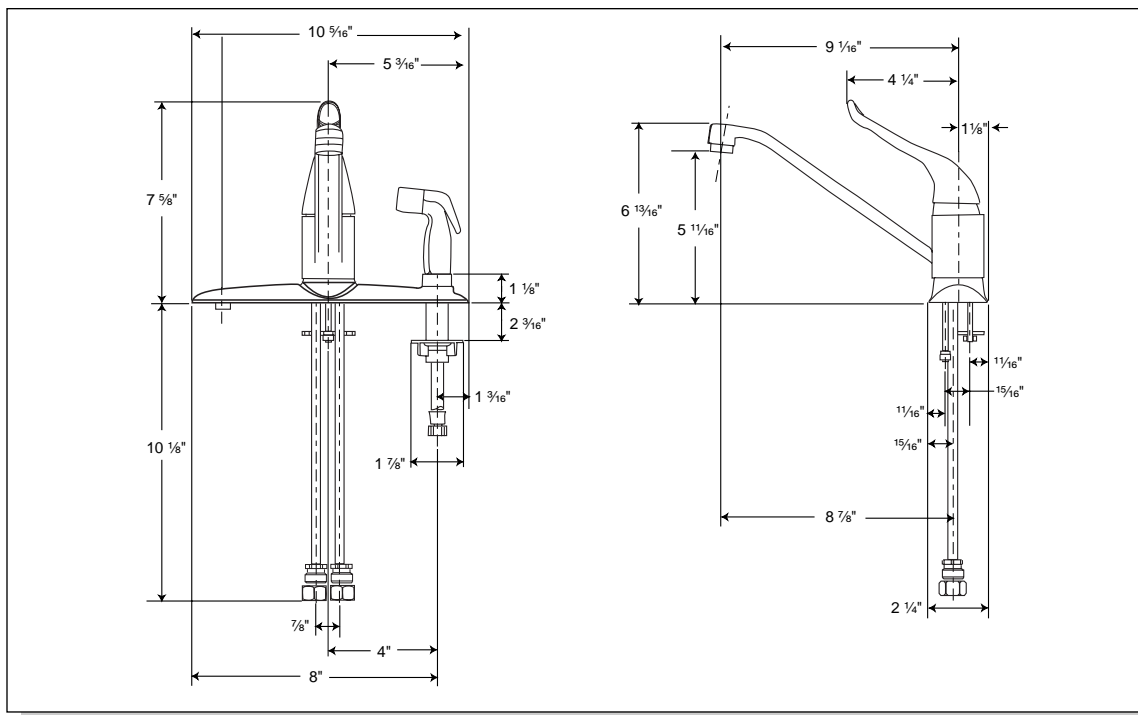

STRONG. PROFESSIONAL. DESIGN.™  
SPECIFICATIONS

**Kitchen Classics™  
Tribute™**  
**Single Control Kitchen Faucets**  
Models C711FSE, C711FSET

**PRODUCT OVERVIEW**

Single Control Kitchen  
Styled lever handle  
Compatible with 3 sink holes  
(Minimum 1-1/8" dia. In-line, 4" centers)

**C711FSE** — Chrome plated, IPS connectors, with spray in escutcheon, styled lever handle, single pak

**C711FSET** — Chrome plated, IPS connectors, with spray in escutcheon, styled lever handle, trak pak

**FEATURES**

- **Input**  
Min. - Max. / 20 - 80 psi  
Max. Allowable 125 psi
- **Flow Rate**  
2.2 gpm at 60 psi
- **Connectors**  
1/2" IPS
- **Valve Type**  
Ceramic washerless cartridge
- **Standards and Ratings**  
Meets or exceeds the requirements of the following standards: ASME A112.18.1M, ANSI 117.1, ADA "Americans with Disabilities Act"
- **Warranty**  
Limited Lifetime

**FLOWRATE (GPM)**

**LINE PRESSURE P.S.I. GAUGE**

★ Made in U.S.A.

© 2001 Sterling Plumbing, 444 Highland Drive, Kohler, WI 53044 1-888-STERLING  
www.sterlingplumbing.com

Pub. No. 00070 01/02

Fixture dimensions are nominal and conform to tolerances established by ANSI Standards, Z124.1.