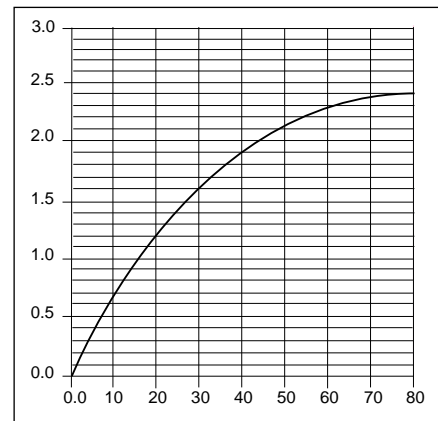

FLOWRATE (GPM)

LINE PRESSURE P.S.I. GAUGE

★ Made in U.S.A.

© 2001 Sterling Plumbing, 444 Highland Drive, Kohler, WI 53044 1-888-STERLING
www.sterlingplumbing.com

Pub. No. 00070 01/02

Fixture dimensions are nominal and conform to tolerances established by ANSI Standards, Z124.1.

Printed in U.S.A.

Download from Www.Somanuals.com. All Manuals Search And Download.