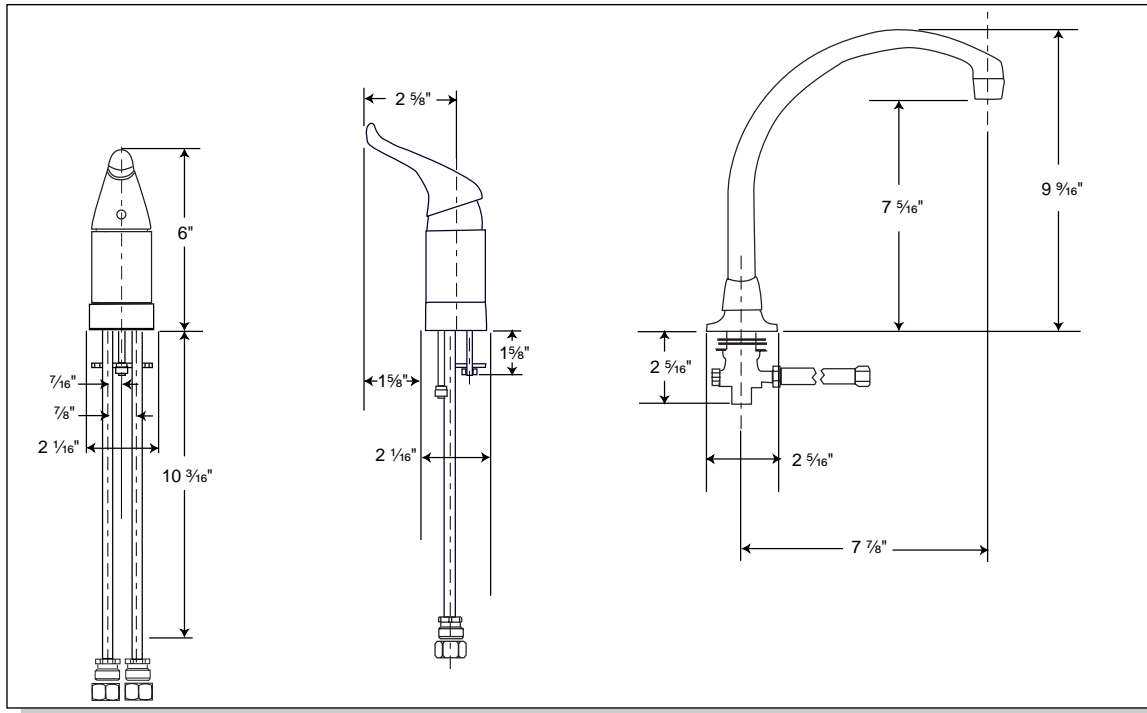

STRONG. PROFESSIONAL. DESIGN.™  
SPECIFICATIONS

**Kitchen Classics™  
Tribute™  
Concealed Deck Kitchen Faucet**  
Models C721F

**PRODUCT OVERVIEW**

Single Control Kitchen  
Styled lever handle  
Compatible with 2 sink holes

**C721F** — Chrome plated, IPS connectors, styled lever handle, single pak

**FEATURES**

- **Input**  
Min. - Max. / 20 - 80 psi  
Max. Allowable 125 psi
- **Flow Rate**  
2.2 gpm at 60 psi
- **Connectors**  
1/2" IPS
- **Valve Type**  
Ceramic washerless cartridge
- **Standards and Ratings**  
Meets or exceeds the requirements of the following standards: ASME A112.18.1M, ANSI 117.1, ADA "Americans with Disabilities Act"
- **Warranty**  
Limited Lifetime