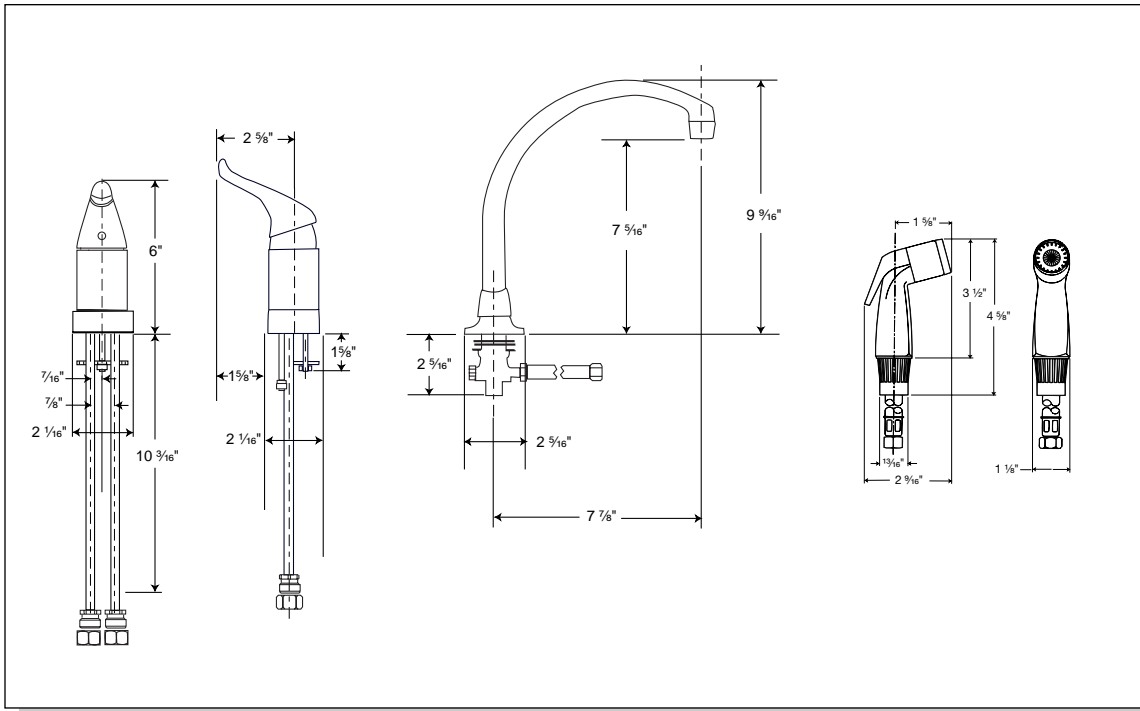

STRONG. PROFESSIONAL. DESIGN.[™]
SPECIFICATIONS

**Kitchen Classics[™]
Tribute[™]
Concealed Deck Kitchen Faucet**
Models C721FS

PRODUCT OVERVIEW

Single Control Kitchen
Styld lever handle
Compatible with 3 sink holes

C721FS — Chrome plated, IPS connectors, with side spray, styld lever handle, single pak

FEATURES

- **Input**
Min. - Max. / 20 - 80 psi
Max. Allowable 125 psi
- **Flow Rate**
2.2 gpm at 60 psi
- **Connectors**
1/2" IPS
- **Valve Type**
Ceramic washerless cartridge
- **Standards and Ratings**
Meets or exceeds the requirements of the following standards: ASME A112.18.1M, ANSI 117.1, ADA "Americans with Disabilities Act"
- **Warranty**
Limited Lifetime