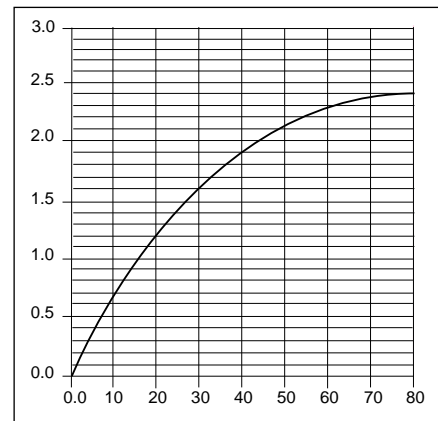

FLOWRATE (GPM)

LINE PRESSURE P.S.I. GAUGE