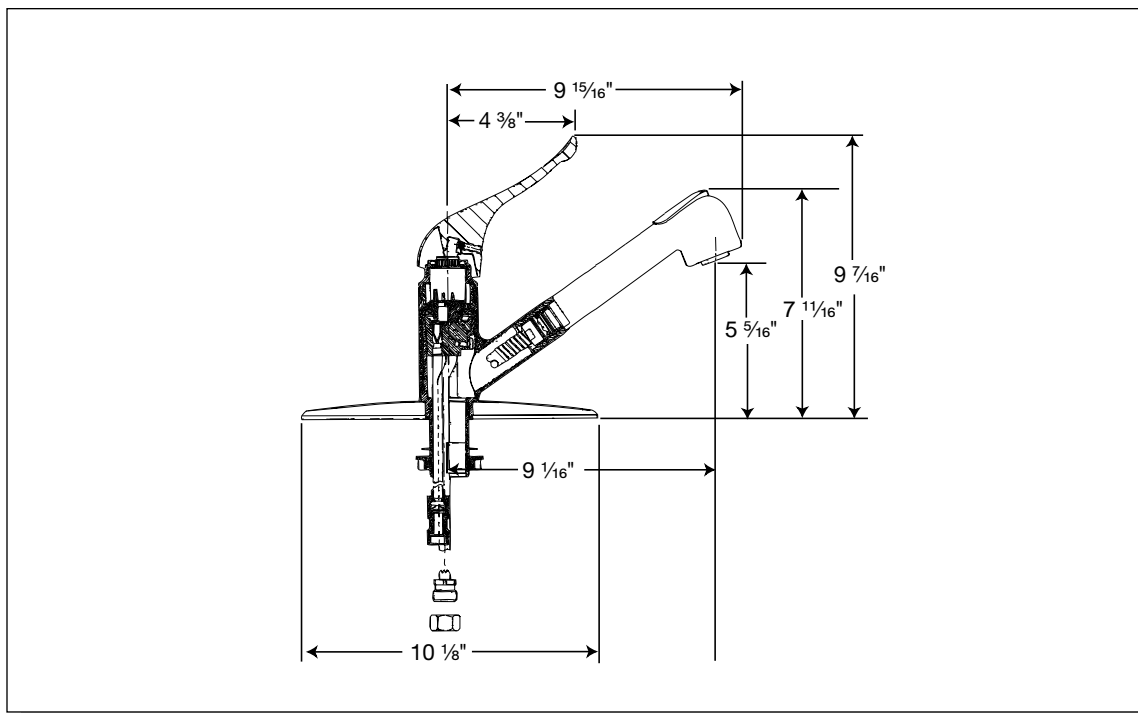

STRONG. PROFESSIONAL. DESIGN.[™]
S P E C I F I C A T I O N S

Kitchen Classics™
Single Control Kitchen Faucet
with Pull-Out Spray Spout
Models C741, C741A, C741W

PRODUCT OVERVIEW

Single Control Kitchen
Styled lever handle
Compatible with 1 or 3 sink holes
(Minimum 1-1/8" dia. In-line, 4" centers)

C741 — Chrome/white plated, with pull-out spray, IPS connectors, styled lever handle, single pak

C741A — Almond, with pull-out spray, IPS connectors, styled lever handle, single pak

C741W — White, with pull-out spray, IPS connectors, styled lever handle, single pak

FEATURES

- **Input**
Min. - Max. / 20 - 80 psi
Max. Allowable 125 psi
- **Flow Rate**
2.2 gpm at 60 psi
- **Connectors**
1/2" IPS
- **Valve Type**
Ceramic washerless cartridge
- **Hose Length**
59" +/- 3"
- **Spray Mode**
Aerated stream or spray modes
- **Flow Restrictions**
Duckbill style in-line backflow restrictor mounted in discharge line
- **Standards and Ratings**
Meets or exceeds the requirements of the following standards: ASME A112.18.1M, ANSI 117.1, ADA "Americans with Disabilities Act"
- **Warranty**
Limited Lifetime