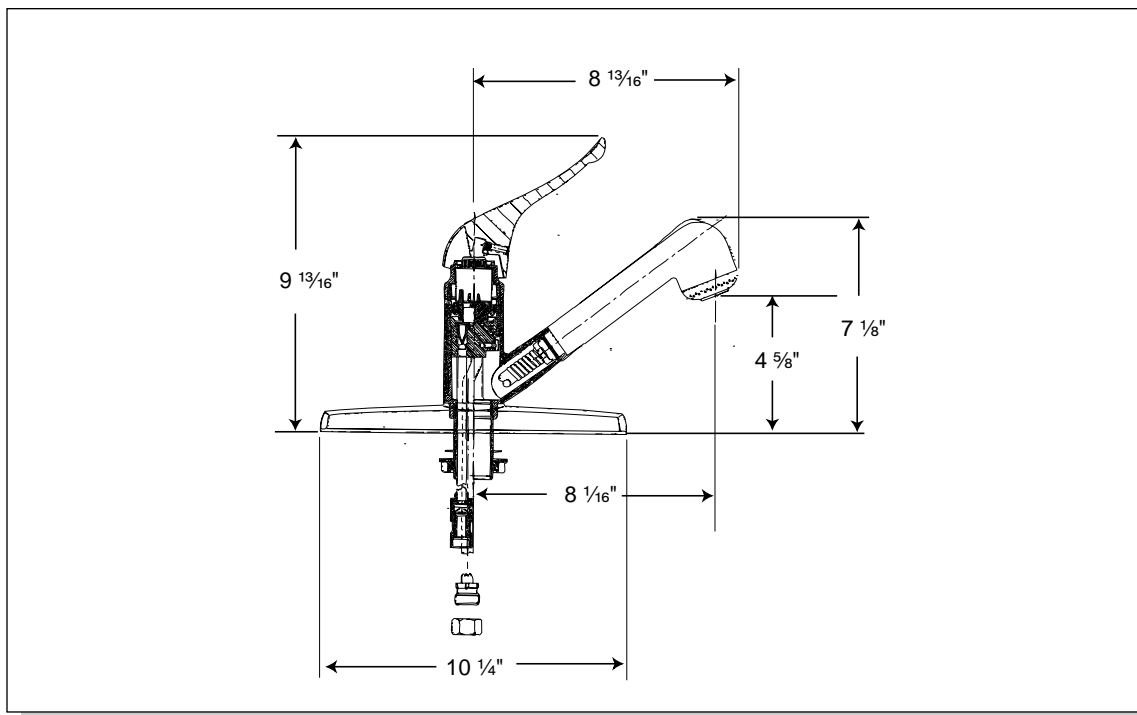

STRONG. PROFESSIONAL. DESIGN.™
SPECIFICATIONS

Kitchen Classics™ Single Control Kitchen Faucet with Pull-Out Spray Spout Model C742

PRODUCT OVERVIEW

Single Control Kitchen
Styled lever handle
Compatible with 3 sink holes
(Minimum 1-1/8" dia. In-line, 4" centers)

C742 — Chrome plated, with pull-out spray, IPS connectors, styled lever handle, single pak

FEATURES

- **Input**
Min. - Max. / 20 - 80 psi
Max. Allowable 125 psi
- **Flow Rate**
2.2 gpm at 60 psi
- **Connectors**
1/2" IPS
- **Valve Type**
Ceramic washerless cartridge
- **Hose Length**
59" +/- 3"
- **Spray Mode**
Aerated stream or spray modes
- **Flow Restrictions**
Duckbill style in-line backflow restrictor mounted in discharge line
- **Standards and Ratings**
Meets or exceeds the requirements of the following standards: ASME A112.18.1M, ANSI 117.1, ADA "Americans with Disabilities Act"
- **Warranty**
Limited Lifetime