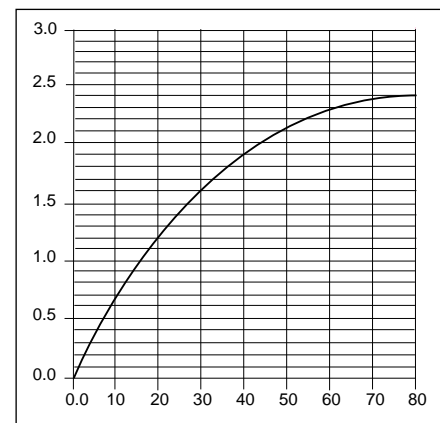

FLOWRATE (GPM)

LINE PRESSURE P.S.I. GAUGE