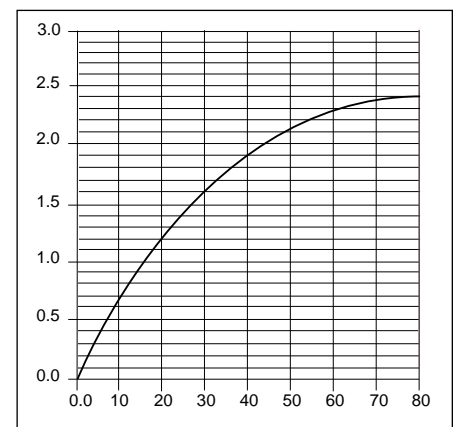

FLOWRATE (GPM)

LINE PRESSURE P.S.I. GAUGE