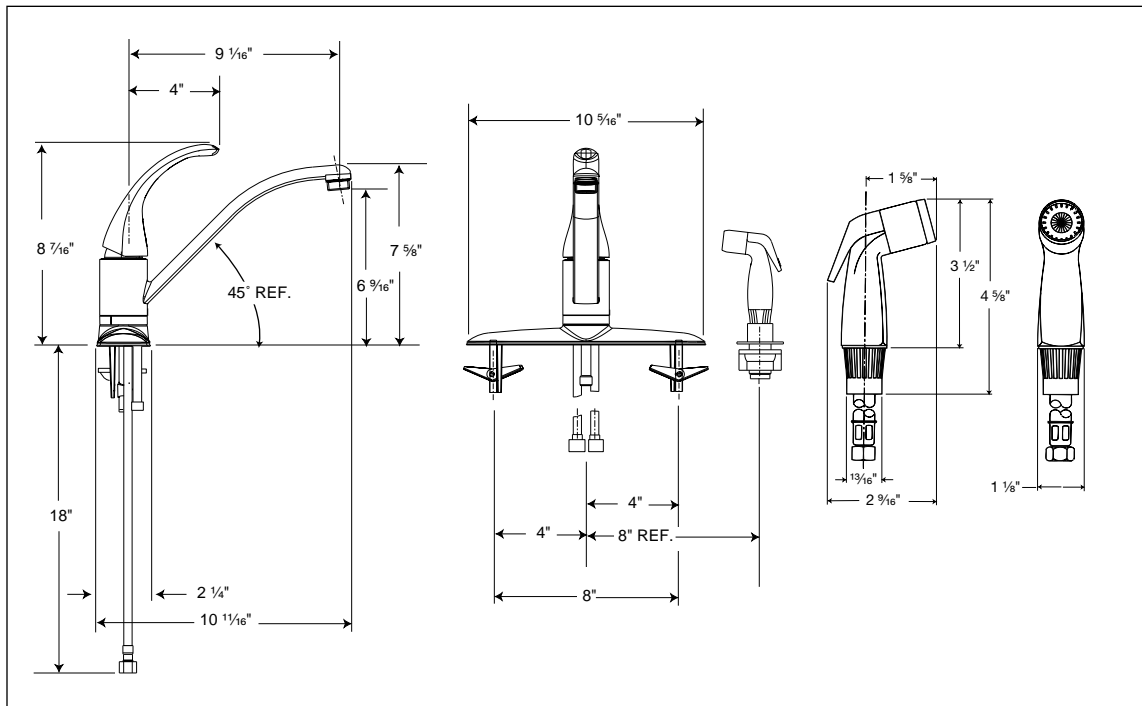

## PRODUCT OVERVIEW

Single Control Kitchen with Spray  
Lever handle  
Compatible with 4 sink holes  
(Minimum 1-1/8" dia. In-line, 4" centers)  
**C757S** — Chrome plated, 18" supply  
lines, with side spray, styled lever handle,  
single pack  
**C7576S** — Chrome plated, 18" supply  
lines, with side spray, styled lever handle,  
trak pak  
**C757CGS** — Chrome/Endurable™  
Lifetime Polished Brass finish accents,  
18" supply lines, with side spray, styled  
lever handle, single pack  
**C757GS** — Endurable™ Lifetime Polished  
Brass finish, 18" supply lines, with side  
spray, styled lever handle, single pack

## FEATURES

- **Input**  
Min. - Max. / 20 - 80 psi  
Max. Allowable 125 psi
- **Flow Rate**  
2.2 gpm at 60 psi
- **Installation**  
EZ Install™ mounting system  
(patent pending)
- **Supply Lines**  
Pre-installed flexible supply lines  
with stainless steel housing
- **Connectors**  
3/8" Compression
- **Valve Type**  
Ceramic washerless cartridge
- **Standards and Ratings**  
Meets or exceeds the requirements  
of the following standards: ASME  
A112.18.1M, ANSI 117.1, ADA  
"Americans with Disabilities Act"
- **Warranty**  
Limited Lifetime