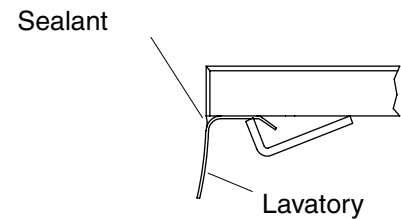

Undercounter Installation