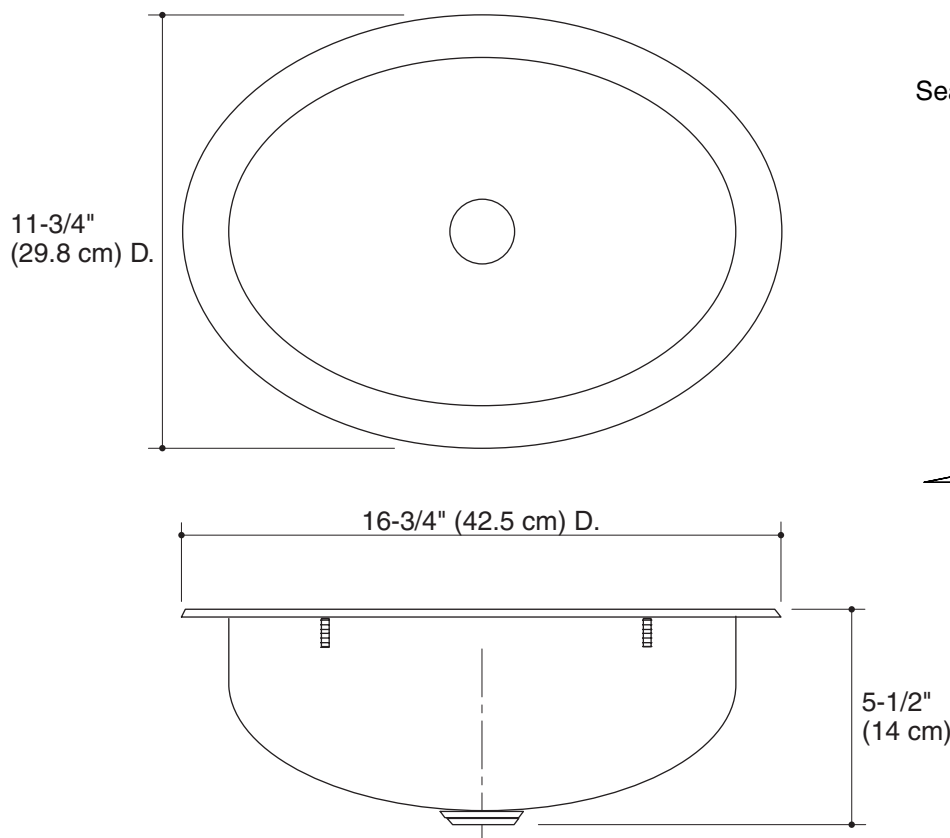

Self-Rimming Installation

Technical Information

Fixture*:	
Template	1033124-7
Drain hole	1-1/2" (3.8 cm) D.
* Approximate measurements for comparison only.	
Included components:	
Mounting hardware (for undercounter installation)	1069536

Installation Notes

Install this product according to the installation guide.

Product Diagram