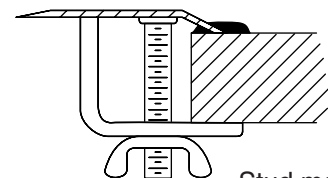

## Technical Information

Fixture*:	
Template	1033124-7
Drain hole	1-1/2" (3.8 cm) D.
* Approximate measurements for comparison only.	
Included components:	
Mounting hardware (for undercounter installation)	1069536

## Installation Notes

Install this product according to the installation guide.

**Product Diagram**

**Undercounter Installation**

Stud mounting provides easy installation

**Self-Rimming Installation**