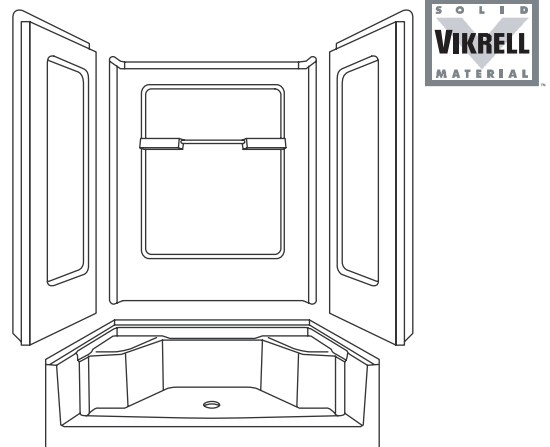

A KOHLER COMPANY

ADVANTAGE™

Features

- Compression molded from Sterling's exclusive solid Vikrell® material
- Tongue-and-groove "snap together" design
- Durable high gloss finish
- 10 year consumer/3 year commercial limited warranty
- Backer boards allow for attachment of grab bars
- 48" (121.9 cm) x 34" (86.4 cm) x 73-1/4" (186.1 cm) complete unit rough-in dimensions include flange
- 48" (121.9 cm) x 33-3/4" (85.7 cm) x 72" (182.9 cm) complete unit rough-in dimensions include flange

Codes/Standards Applicable

Specified model meets or exceeds the following:

- ANSI Z124.1.2
- IAPMO/UPC
- CSA B45

48" (121.9 cm) SEATED SHOWER RECEPTOR AND WALL SURROUNDS WITH BACKER BOARDS

62030106
ALSO 62034106