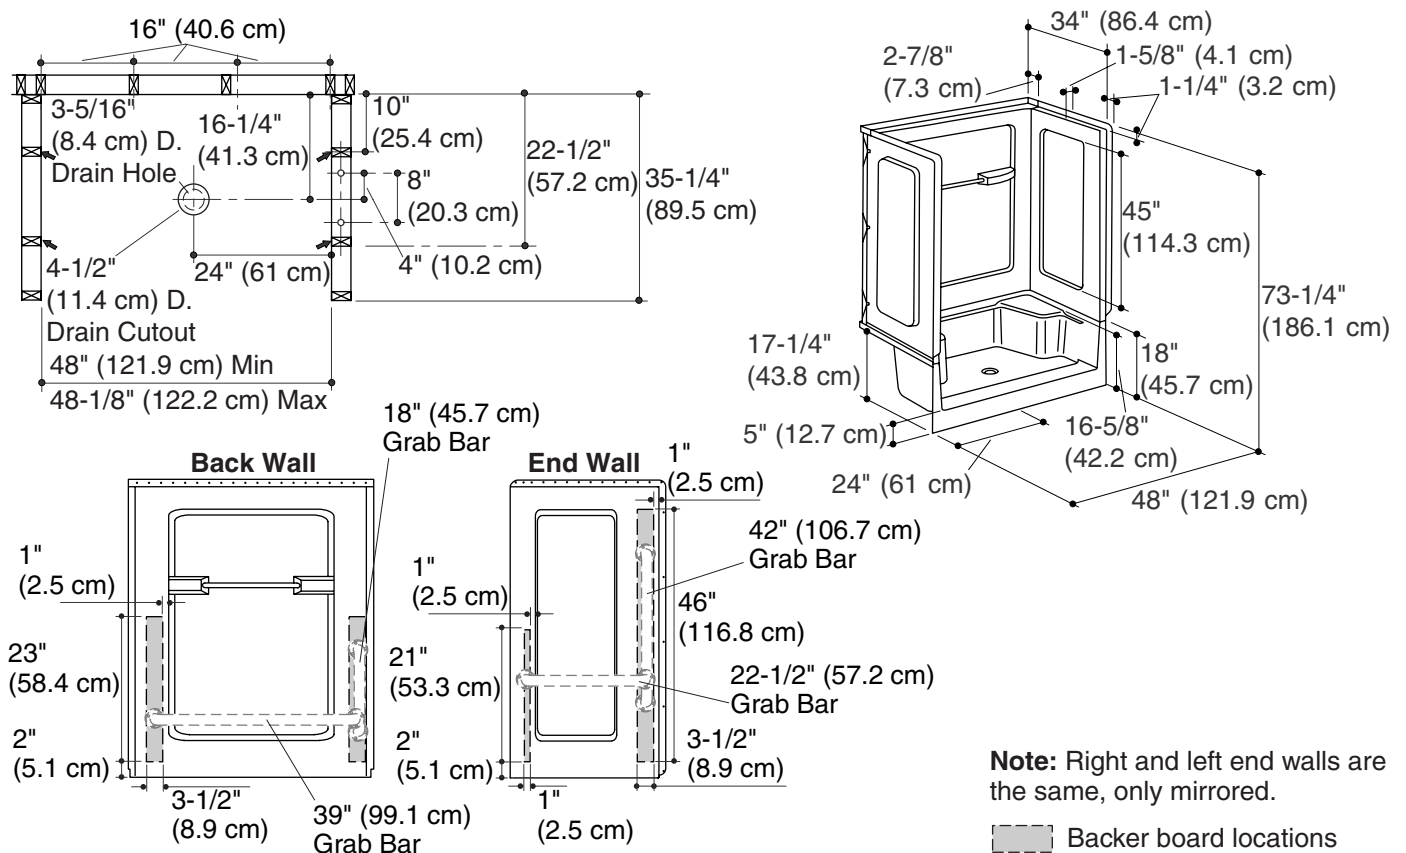

ADVANTAGE™

Technical Information

Model	Door maximum width	Door maximum height
62030106	44-3/4" (113.7 cm)	67" (170.2 cm)

Installation Notes

Install this product according to the installation guide.

End stud positioning is critical if nailing-in flanges are to be used.

Double studding is recommended for pivot shower door installations.

Product Diagram