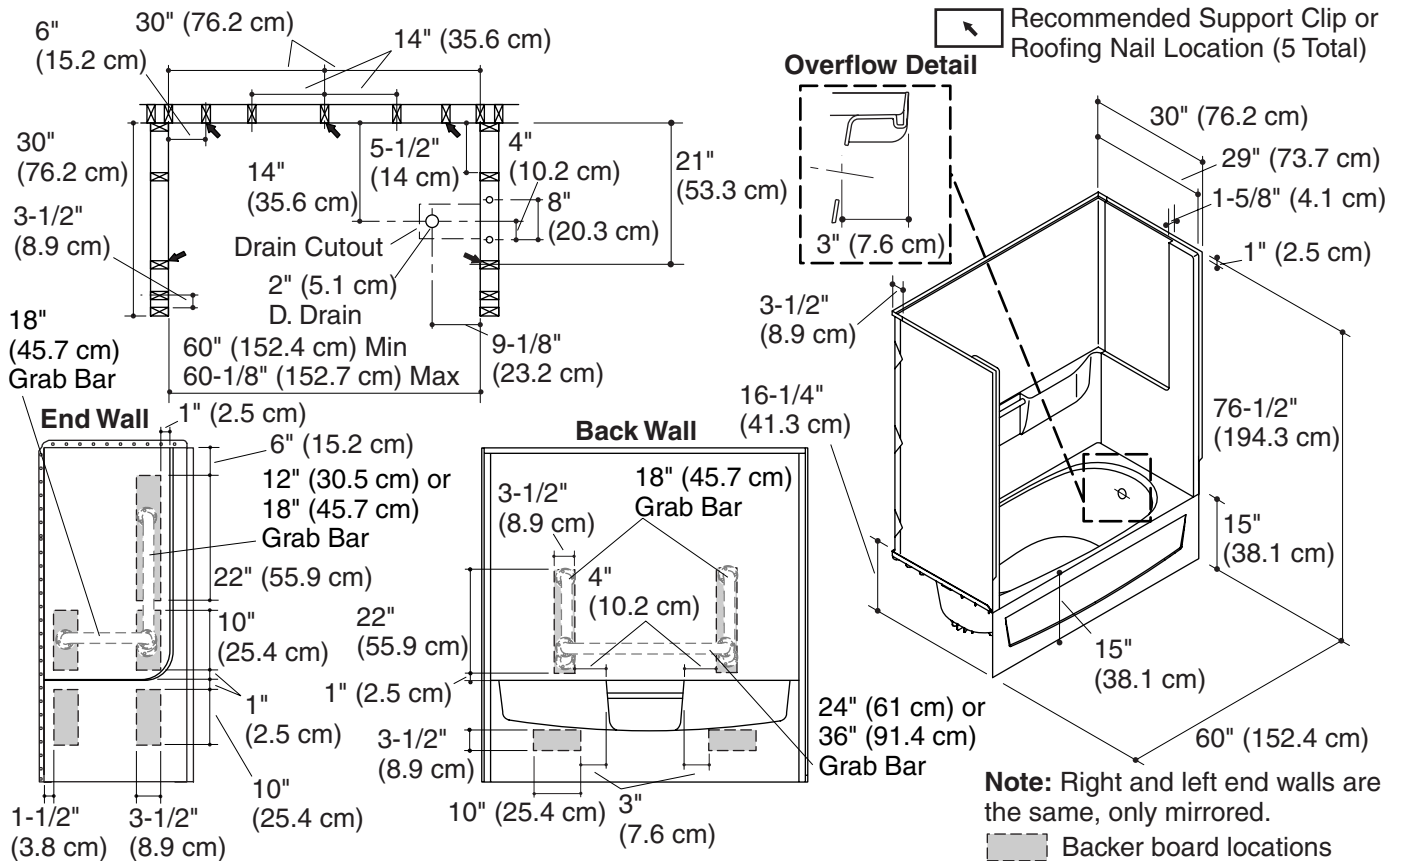

PERFORMA™

Technical Information

Fixture:*	basin area	top area
Bathing well	21" (53.3 cm) x 39" (99.1 cm)	24" (61 cm) x 53" (134.6 cm)
	water depth	capacity
To overflow	10-1/4" (26 cm)	35 gal (132.5 L)
* Approximate measurements for comparison only.		

Model	door maximum width	door maximum height
71040116 71040118 71040126 71040128 71040116 71040126	56-3/4" (144.1 cm)	59-1/2" (151.1 cm)

Installation Notes

Install this product according to the installation guide.

Size the drain cutout to fit the drain assembly that will be used.

End stud positioning is critical if nailing-in flanges are to be used.

Double studding is recommended for pivot shower door installations.

Studs should be positioned roughly as shown for support clip or roofing nail installation.

Attach grab bars at the specified backer board locations only.