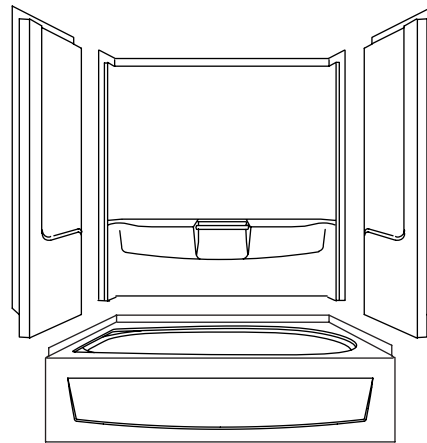

## Features

- Bath and integral apron eliminates installation step
- Compression molded from Sterling's exclusive solid Vikrell® material
- Modular 4-piece design
- Lightly pebbled bottom surface for sure footing
- Tongue-and-groove "snap together" design
- Durable high gloss finish
- 10 year consumer/3 year commercial limited warranty
- Wall surround allows for attachment of grab bars
- 60" (152.4 cm) x 30" (76.2 cm) x 76-1/2" (194.3 cm) complete unit rough-in dimensions includes flange
- 60" (152.4 cm) x 29" (73.7 cm) x 75-1/2" (191.8 cm) complete unit finished dimensions

## 60" (152.4 cm) BATH/SHOWER SYSTEM WITH BACKER BOARDS 71040116