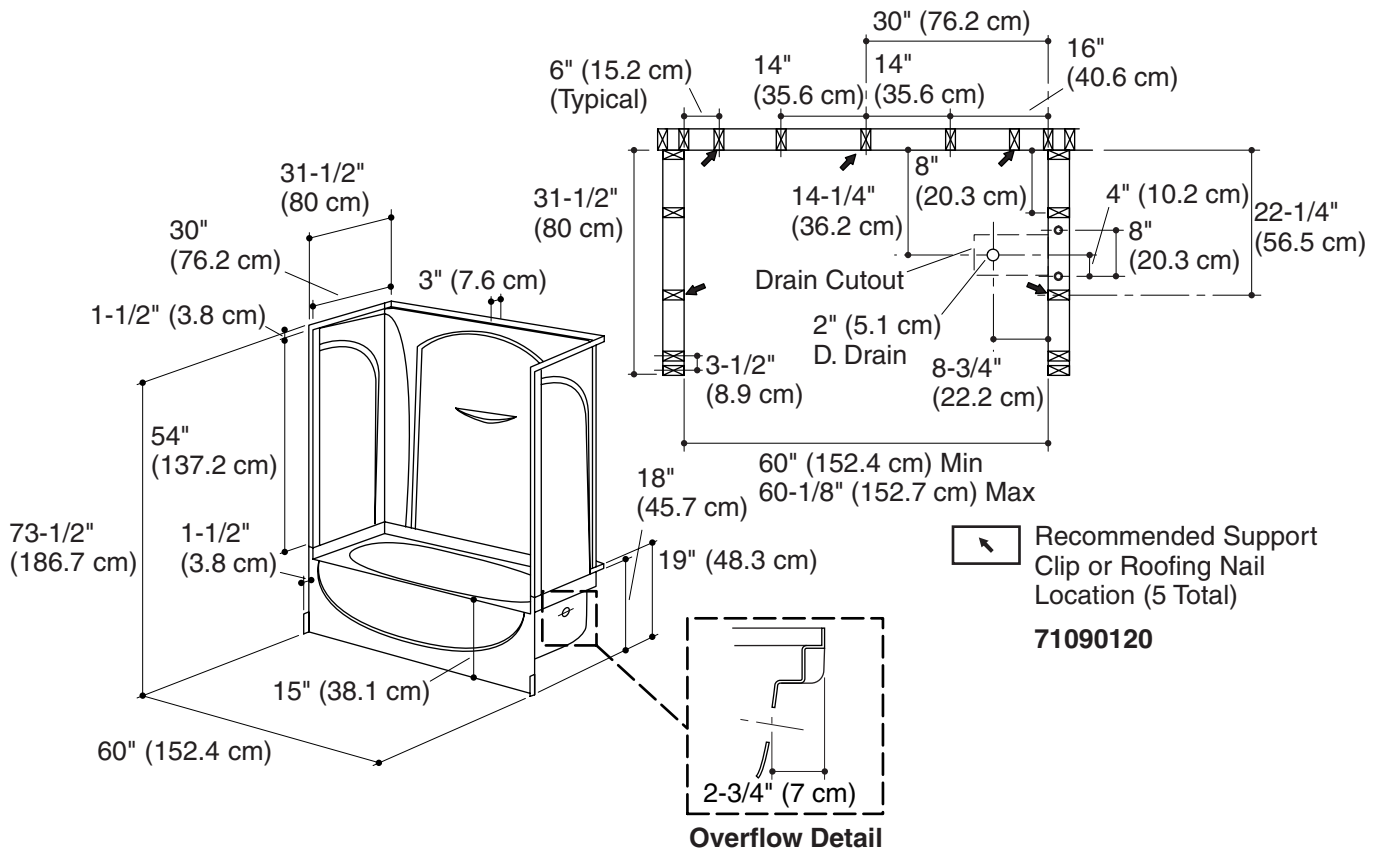

Technical Information

Fixture*:	basin area	top area
Bathing well	42" (106.7 cm) x 16-1/4" (41.3 cm)	56" (142.2 cm) x 23-3/4" (60.3 cm)
To overflow	water depth	capacity
	12" (30.5 cm)	34 gal (128.7 L)

* Approximate measurements for comparison only.

Model	door maximum width	door maximum height
71090110 71090120 71090410 71090420	58-1/2" (148.4 cm)	56-1/2" (143.5 cm)
71091110 71091120 71091410 71091420	58-1/2" (148.4 cm)*	NA*

* Varies with alternative walls.

Installation Notes

Bath only installation is not recommended. Must be installed with available walls.

Install this product according to the installation guide.

Size the drain cutout to fit the drain assembly that will be used.

Stud positioning is critical.

Studs should be positioned roughly as shown for support clip or roofing nail installation.

Product Diagram