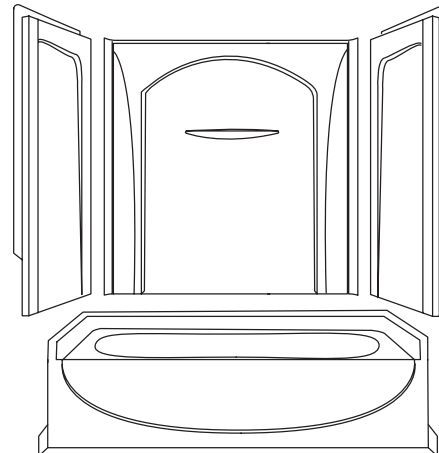

Codes/Standards Applicable

Specified model meets or exceeds the following:

- ASTM E162
- ASTM E662
- ANSI Z124.1.2
- HUD, UM Bulletin 73A
- NAHB Research Foundation, Inc.

Colors/Finishes

- 0: White
- Other: Refer to Price Book for additional colors/finishes

Specified Model

Model	Complete Unit Description	Colors/Finishes	
71090110	60" (152.4 cm) bath and wall surround, left drain	☐ 0	☐ Other _____
71090120	60" (152.4 cm) bath and wall surround, right drain	☐ 0	☐ Other _____
71090410	60" (152.4 cm) bath and wall surround, 4 pack, left drain	☐ 0	☐ Other _____
71090420	60" (152.4 cm) bath and wall surround, 4 pack, right drain	☐ 0	☐ Other _____

Model	Component Description	Colors/Finishes	
71091110	60" (152.4 cm) bath only, left drain	☐ 0	☐ Other _____
71091120	60" (152.4 cm) bath only, right drain	☐ 0	☐ Other _____
71091410	60" (152.4 cm) bath only, 4 pack, left drain	☐ 0	☐ Other _____
71091420	60" (152.4 cm) bath only, 4 pack, right drain	☐ 0	☐ Other _____
71092100	Back wall	☐ 0	☐ Other _____
71093110	Left end wall	☐ 0	☐ Other _____
71093120	Right end wall	☐ 0	☐ Other _____
71094100	Complete wall set	☐ 0	☐ Other _____
71095100	End wall set	☐ 0	☐ Other _____

SterlingPlumbing.com

Visit us online for fixture color choices, detailed product information, color photos, installation instructions, care guides, and warranties. Sterling offers additional lines of plumbing products to complement the Sterling product you've chosen. Sign up for the Sterling monthly e-newsletter which showcases our latest product innovations. You may also call our Sterling Plumbing Answer Center from within the USA at 1-888-STERLING in addition to consulting with your local dealer. Sterling. Strong. Professional. Design.