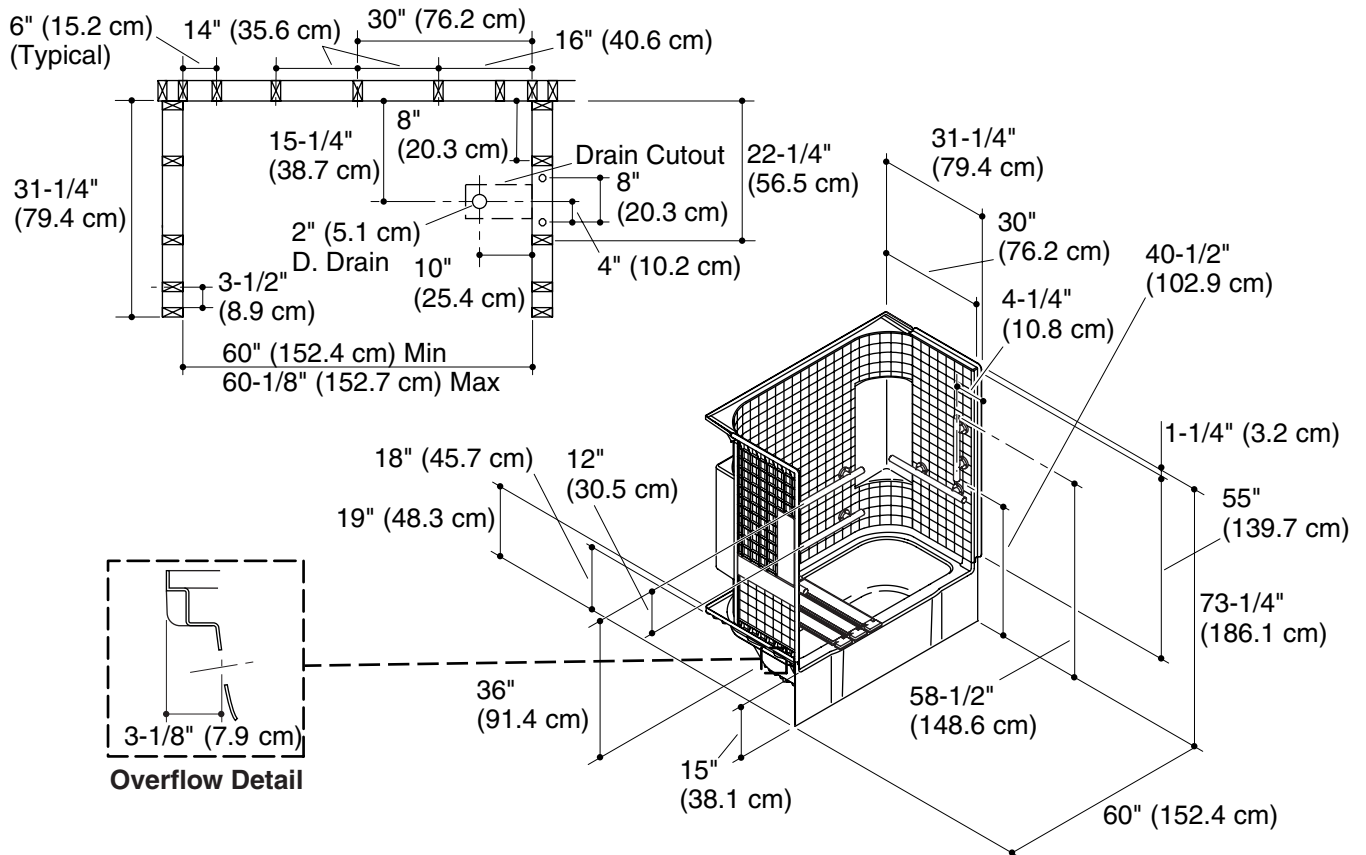

Technical Information

Fixture*:	basin area	top area
Bathing well	46-1/4" (117.5 cm) x 20-1/2" (52.1 cm)	52-1/4" (132.7 cm) x 22-1/2" (57.2 cm)
To overflow	water depth	capacity
	11" (27.9 cm)	34 gal (128.7 L)
* Approximate measurements for comparison only.		

Model	door maximum width	door maximum height
71140115 71140125 71240115 71240125	56-3/4" (144.1 cm)	56-1/2" (143.5 cm)

Installation Notes

Install this product according to the installation guide.

To be ADA compliant, install according to the requirements of the Americans with Disabilities Act (ADA). Use only ADA compliant components.

Studs should be positioned roughly as shown for wall surround installation.

Bath cannot be installed without the wall surround.