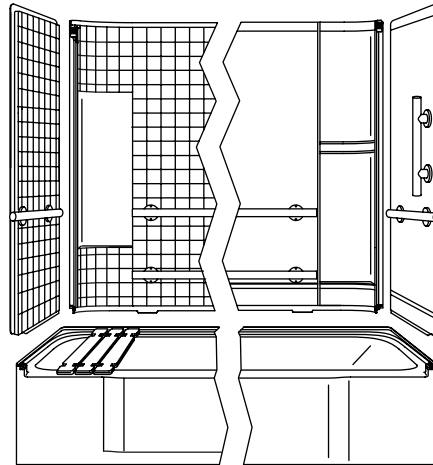

A KOHLER COMPANY

ACCORD™

Features

- Handicap seat mounts directly to back wall of bath surround and rests on apron
- Stainless steel grab bars 1-1/2" (3.8 cm) OD
- Compression molded from Sterling's exclusive solid Vikrell® material
- Modular 4-piece design
- Lightly pebbled bottom surface for sure footing
- Pivot "snap together" installation
- Caulkless installation
- Wall surround available with smooth finish or glazed tile appearance
- 60" (152.4 cm) x 31-1/4" (79.4 cm) x 73-1/4" (186.1 cm) complete unit rough-in dimensions include flanges
- 60" (152.4 cm) x 30" (76.2 cm) x 72" (182.9 cm) complete unit finished dimensions
- 15" (38.1 cm) bath depth (floor to top of dam)

60" (152.4 cm) ADA COMPLIANT BATH/SHOWER SYSTEM
71140115
ALSO 71140125, 71240115, 71240125

ADA

Codes/Standards Applicable

Specified model meets or exceeds the following:

- ADA
- ANSI Z124.1.2
- IAPMO/UPC
- ASTM E162
- ASTM E662
- ICC/ANSI A117.1

Technical Information

Fixture*:	basin area	top area
Bathing well	46-1/4" (117.5 cm) x 20-1/2" (52.1 cm)	52-1/4" (132.7 cm) x 22-1/2" (57.2 cm)
To overflow	water depth	capacity
	11" (27.9 cm)	34 gal (128.7 L)
* Approximate measurements for comparison only.		

Model	door maximum width	door maximum height
71140115 71140125 71240115 71240125	56-3/4" (144.1 cm)	56-1/2" (143.5 cm)

Installation Notes

Install this product according to the installation guide.

To be ADA compliant, install according to the requirements of the Americans with Disabilities Act (ADA). Use only ADA compliant components.