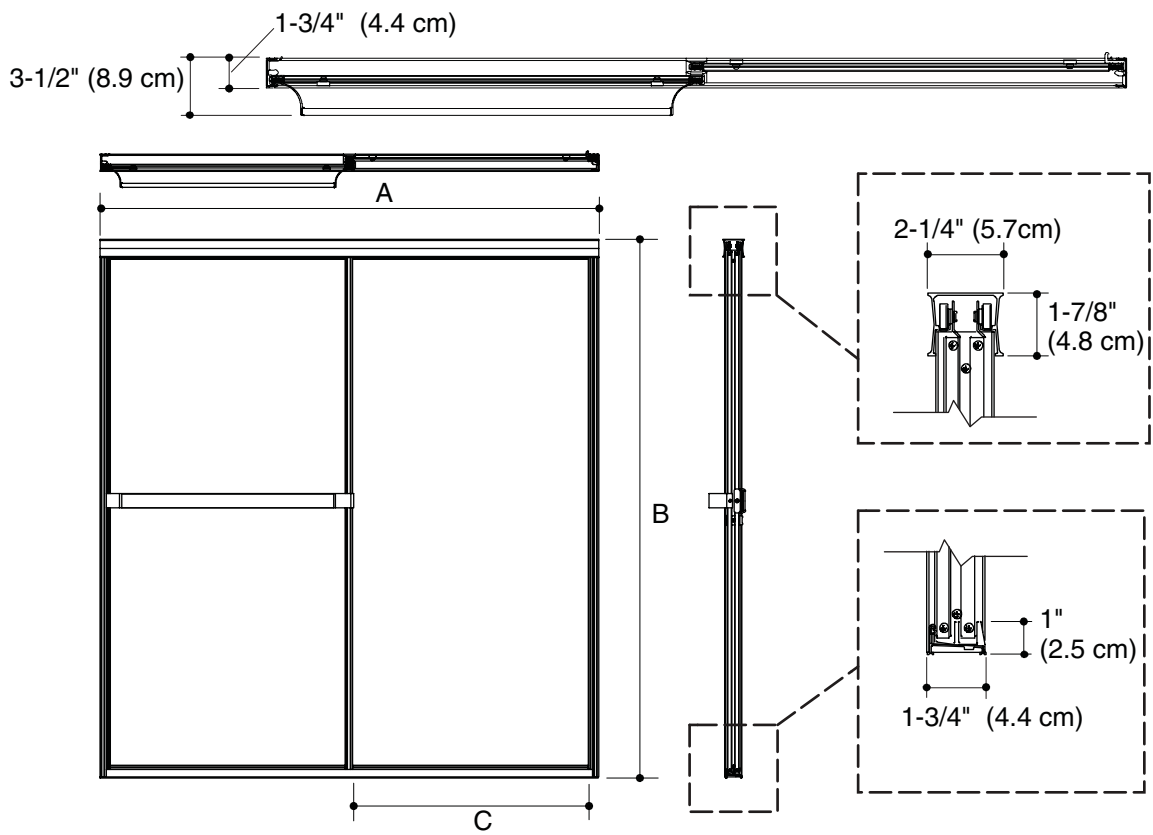

Technical Information

Model	A (max width)	B (height)	C (walk through max)
SP5465-45	45-3/8" (115.3 cm)	65-1/4" (165.7 cm)	20-1/4" (51.4 cm)
SP5475-57	57" (144.8 cm)	70-1/16" (178 cm)	26-1/8" (66.4 cm)

Product Diagram