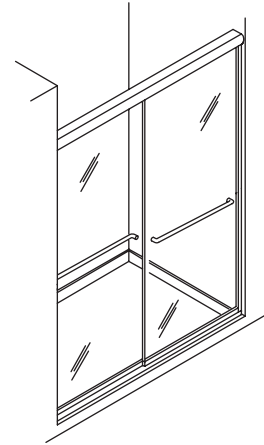

STERLING®

A KOHLER COMPANY

FINESSE™

Features

- CleanCoat™ glass coating
- Heavy-duty, anodized aluminum-framed glass doors
- Out-of-plumb adjustability allows for easy installation
- Aluminum components extruded from alloy 6063-T5
- 1/4" (6 mm) thick tempered glass
- Tempered glass ensures maximum safety and durability
- Two designer towel bars, located both inside and outside, enhance appearance and usability
- Reversible top track can be installed with either the round or flat side facing out
- Stainless steel hardware prevents rusting or corrosion

Codes/Standards Applicable

Specified model meets or exceeds the following:

- ANSI Z97.1 (tempered glass)
- CFR 1201

FRAMELESS BYPASS SHOWER DOOR

SP5465-45
ALSO SP5475-57

Colors/Finishes

- S: Silver
- PB: Polished Brass
- N: Nickel
- DR: Deep Bronze

Accessories:

- 0: White
- Other: Refer to Price Book for additional colors/finishes

Specified Model

Model	Application	Glass Texture	Pattern	Frame Colors/Finishes			
SP5465-45*-G05	Shower	Smooth	Clear	☐ S	☐ PB	☐ N	☐ DR
SP5475-57*-G05	Shower	Smooth	Clear	☐ S	☐ PB	☐ N	☐ DR
* Note: Add appropriate frame color/finish code to the end of the unit model # when ordering							

Recommended Accessories		Colors/Finishes	
62030100	Advantage 48" Shower Surround (SP5465-45*)	☐ 0	☐ Other ____
62040100	Advantage 60" Shower Surround (SP5475-57*)	☐ 0	☐ Other ____