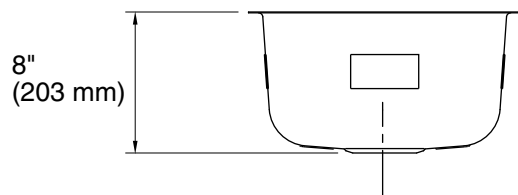

Mounting bracket assembly provides a secure installation.