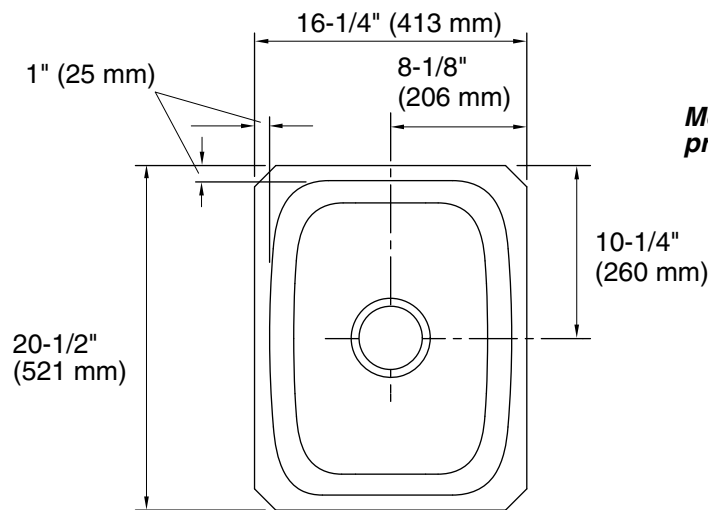

SPRINGDALE®

Technical Information

Fixture*:	Bowl area
Sink	14-1/4" (362 mm) x 18-1/2" (470 mm)
Drain hole	Ø 3-3/4" (95 mm)
* Approximate measurements for comparison only.	

Included components:	
Hardware kit	91915
Cut-out template	1061196-7

Installation Notes

Install this product according to the installation guide.

Use the supplied cut-out template to select either a hidden or exposed rim.

Mounting bracket assembly provides a secure installation.