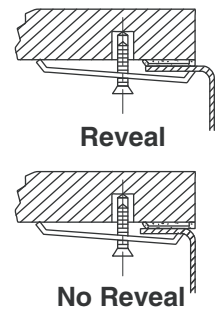

SPRINGDALE®

Technical Information

Fixture*:	Bowl area
Sink	14-1/4" (362 mm) x 18-1/2" (470 mm)
Drain hole	Ø 3-3/4" (95 mm)
* Approximate measurements for comparison only.	

Included components:	
Hardware kit	91915
Cut-out template	1061196-7

Installation Notes

Install this product according to the installation guide.

Use the supplied cut-out template to select either a hidden or exposed rim.

Mounting bracket assembly provides a secure installation.