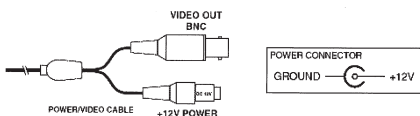

Connections

SVA Group (USA) Inc.
350 Ranger Ave, Suite A
Brea, CA 92821
Tel: 714-646-7024
Fax: 714-993-3371
1-888-8-ASK-SVA
www.sva-usa.com