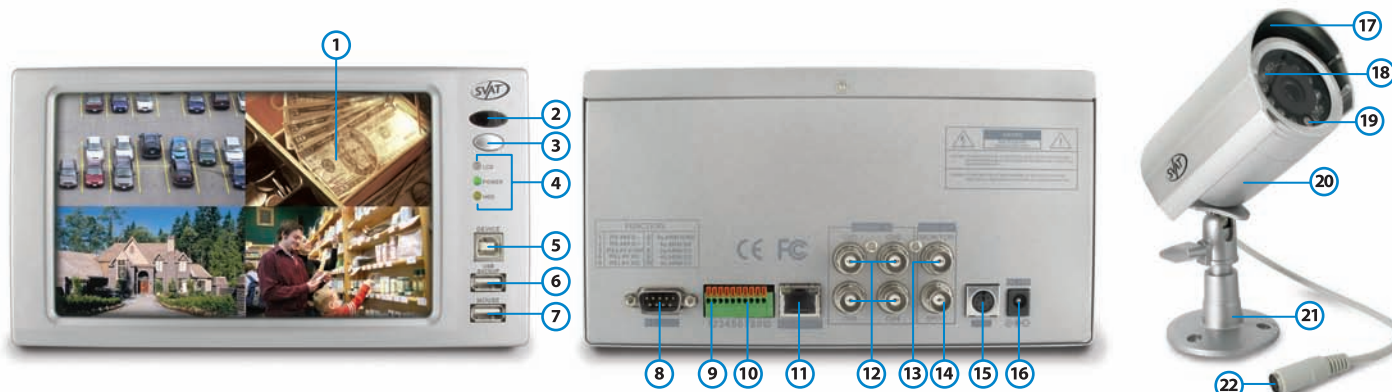

Web Ready DVR System w/ Integrated 7" LCD and 4 Outdoor Night Vision CCD Cameras

1. **1. 7" LCD Screen**
   Watch your footage directly on the DVR.
2. **2. Infrared Remote Sensor**
   Receives the signal from the remote control.
3. **3. Screen On/Off Button**
   Turns LCD Monitor On / Off.
4. **4. LED Indicators**
   LEDs light up when the LCD, Power or HDD are in use.
5. **5. Device Port**
   Upgrade firmware through a PC USB connection. (optional)
6. **6. USB Port**
   Connect a USB flash drive or USB HDD for backup purposes.
7. **7. USB Mouse Port**
   Connect a USB mouse for easier control of the DVR.
8. **8. RS-232C Port**
   Allows you to control the unit with a PC.
9. **9. RS485 Port**
   Allows you to connect a pan/tilt/zoom (PTZ) camera and control it with the DVR.
10. **10. Alarm Input/Output**
    4 Alarm input sensors and 1 relay output.
11. **11. Ethernet Port**
    For connection to your local area network and Internet.
12. **12. BNC Video Inputs**
    Connects the cameras to the DVR.
13. **13. BNC Video Output**
    For connection to your TV/monitor.
14. **14. SPOT Video Output**
    Additional connection to your TV/monitor, only displays video when motion recording is activated.
15. **15. PS/2 Mouse Port**
    Allows you to control the unit with a PS/2 mouse.
16. **16. Power Input**
    DC power input (12V).
17. **17. Sun Shield**
    Helps prevent glare from bright lights.
18. **18. Infrared (IR) LEDs**
    Allows the camera to see in the dark up to 15ft away.
19. **19. CDS Sensor**
    Turns on the infrared LEDs when it gets dark.
20. **20. Camera Housing**
    Made of anodized aluminum to prevent rust.
21. **21. Camera Mount**
    Allows the camera to be desk or wall mountable.
22. **22. Connection to Extension Wire**
    Converts to RCA.

WHERE DO I USE THIS?

At **home** to watch your:

- Garage
- Backyard
- Property
- Driveway

At **work** to watch your:

- Entrance Ways
- Employees
- Parking Lot
- Warehouse

SPECIFICATIONS (for more detailed specifications visit www.svat.com)

INDOOR DVR

Display	7" Color TFT-LCD
Functionality	Triplex
Video Compression	MJPEG
File Format	AJP
Resolution	NTSC : 704 X 480 / PAL: 704 X 576
Recording Frame Rate	30FPS (Fully Adjustable)
Recording Time	Max 40 Days Continuous
Recording Method	Record as Each, Playback in Quad and Full Screen
Recording Qualities	Lowest, Low, Normal, High, Highest
Recording Modes	Motion Record, Continuous Record
Recording Media	HDD (Backup via USB)
Storage Capacity	160GB HDD Included
Video Format	NTSC/PAL
Video Inputs	4 CH Composite BNC
Video Display Output	2 CH Composite BNC (Monitor/Spot)
Network Protocol	TCP/IP, DDNS, DHCP, PPPoE
Network LAN IP	Static, Dynamic
Network Connection	10/100 BaseT Ethernet (RJ-45)
Play Search Mode	Percentage, Time/Date, Event list
Processor	Samsung ARM 9
Power Input	12V DC 5A
Power Adapter Input	100V 50/60HZ~240 50/60HZ

OUTDOOR CAMERA (CV67)