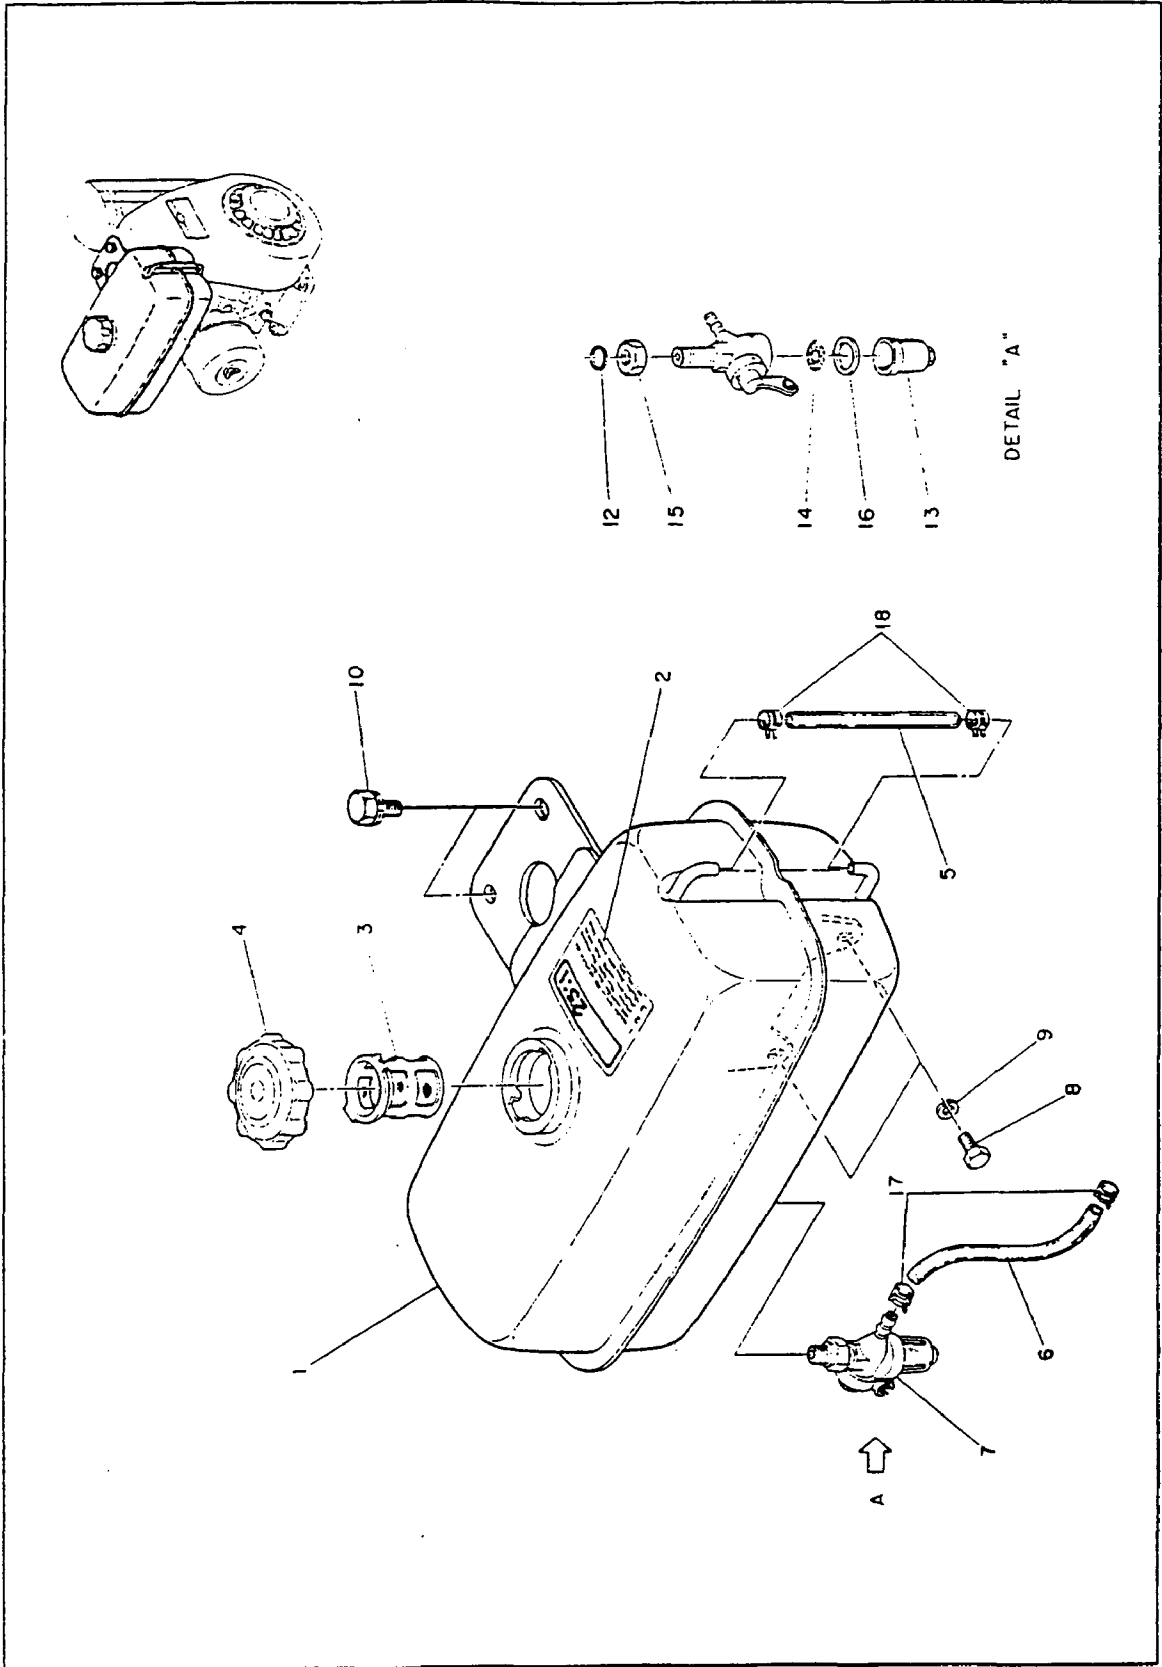

FUEL TANK

6.

6. Fuel Tank

Ref. No.	Parts Number	Parts Name	Qty.	Description
* 1	107 60515 01	Fuel Tank Compl.	1	Incl. 2, 20
2	106 92003 03	Label (Caution)	1	
3	064 13600 10	Fuel Filter	1	
4	043 04300 15	Fuel Tank Cap Compl.	1	
5	085 00500 11	Vinyl Pipe	1	
6	085 10400 00	Rubber Pipe	1	
7	064 20038 00	Fuel Strainer	1	
8	001 66061 60	Bolt	2	
9	003 20060 00	Spring Washer	2	
10	001 13081 60	Bolt and Washer Ass'y	4	
12	064 20003 30	O Ring	1	
13	064 20014 10	Cup	1	
14	064 20014 20	Screen	1	
15	064 20029 20	Lock Nut	1