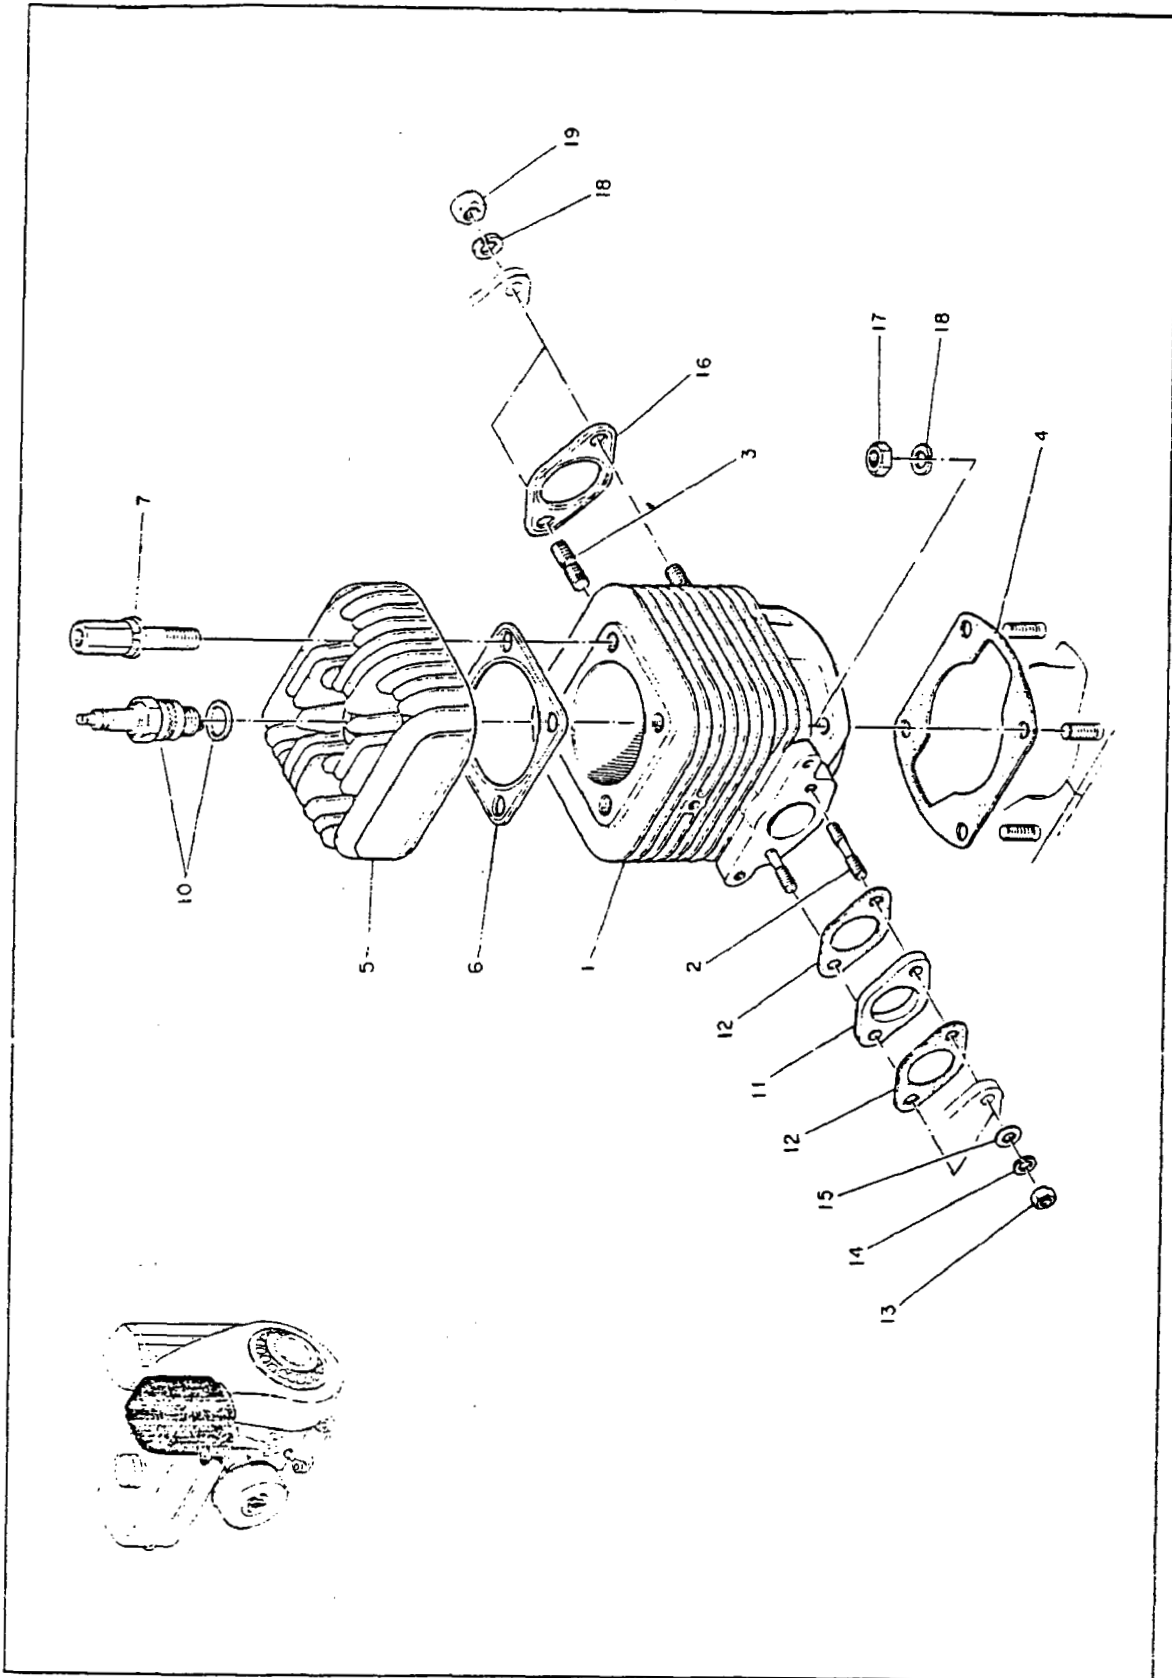

2. CYLINDER

2. Cylinder

Ref. No.	Parts Number	Parts Name	Qty.	Description
* 1	107 12401 11	Cylinder Compl.	1	Incl. 2-3
2	001 32063 51	Stud	2	
3	001 31083 01	Stud	2	
4	107 15002 03	Gasket (Cylinder)	1	
5	107 13001 23	Cylinder Head	1	
6	107 15102 01	Gasket Compl. (Head)	1	
7	013 01000 40	Head Bolt Ass'y	4	
10	065 01400 20	Spark Plug	1	NGK B-4H
11	107 32901 03	Insulator	1	
12	107 35001 03	Gasket (Insulator)	2	
13	002 17060 00	Nut	2	
14	003 20060 00	Spring Washer	2	
15	003 10060 00	Washer	2	
16	107 35101 11	Gasket Compl. (Exhaust)	1	
17	002 18080 00	Nut	4	
18	003 20080 00	Spring Washer	6	
19	002 19080 00	Nut	2