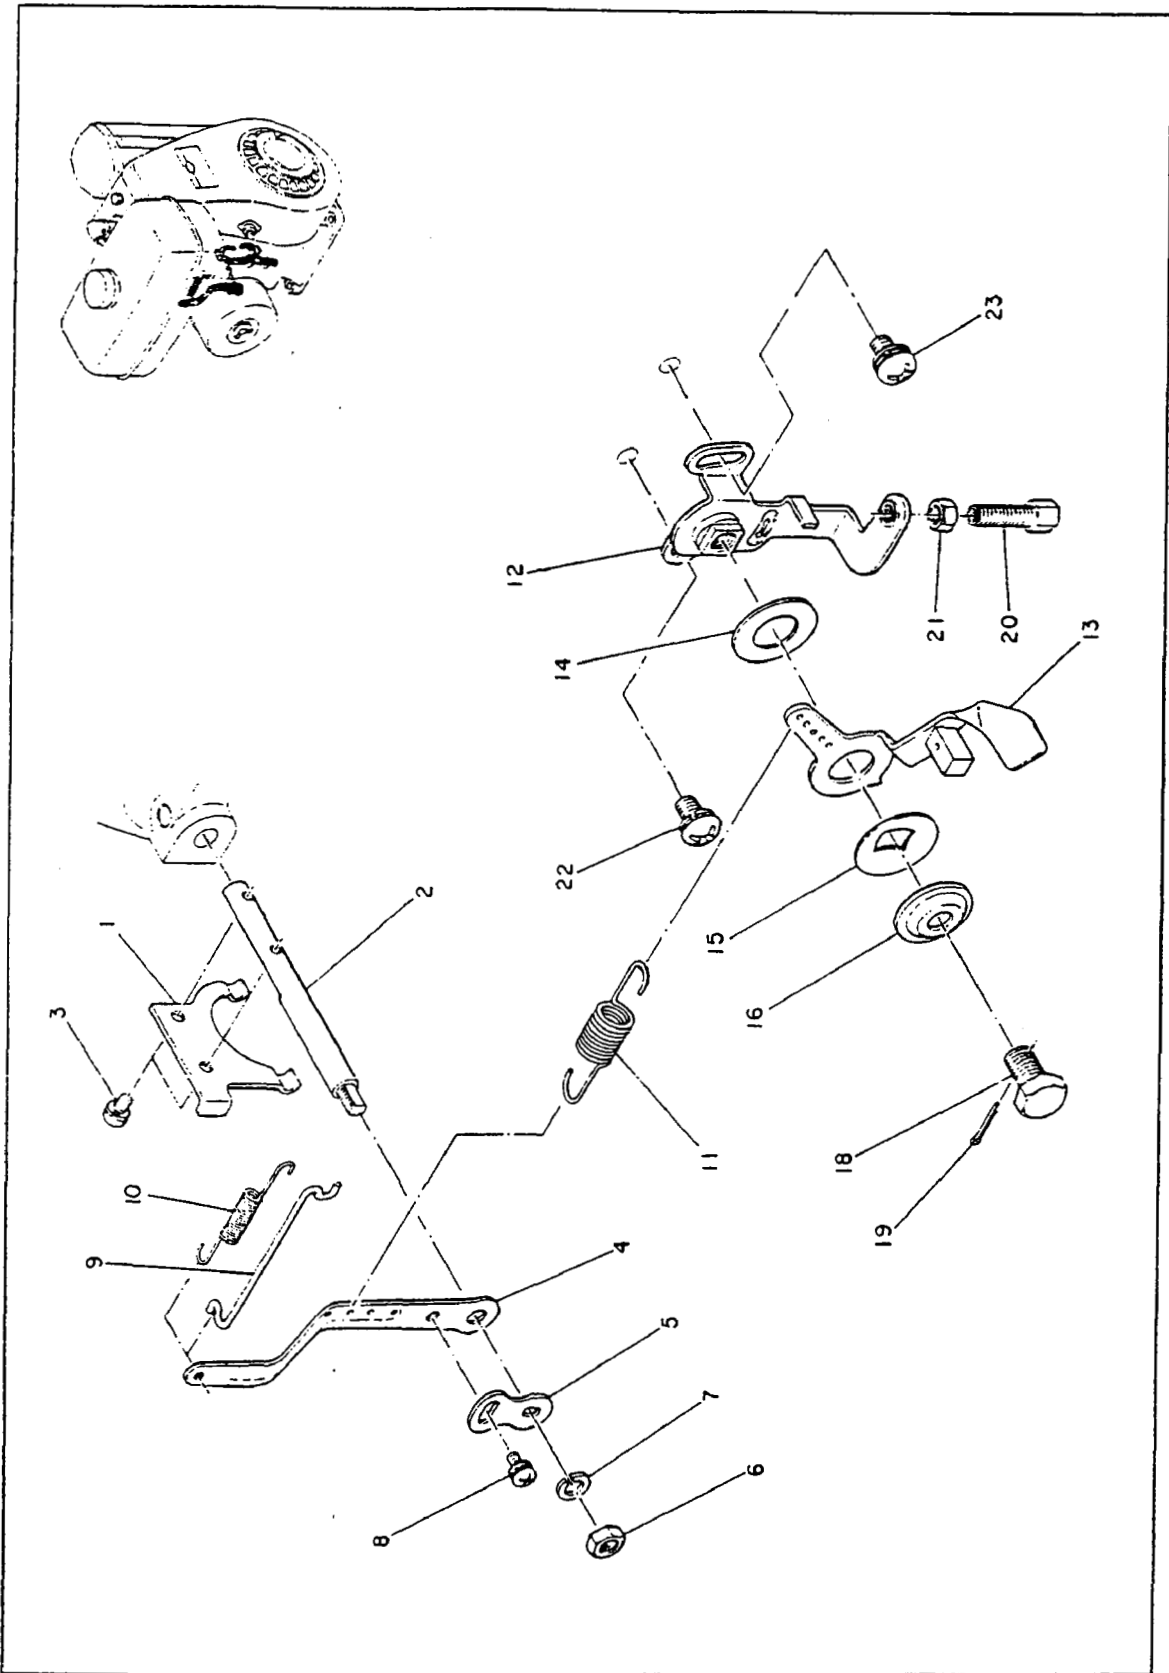

3. CRANKSHAFT, PISTON and DRIVING SHAFT

3. Crankshaft and Piston

Ref. No.	Parts Number	Parts Name	Qty.	Description
* 2	107 29802 00	Crankshaft Ass'y	1	Incl. 1, 4-6
7	110 22901 03	Small End Bearing	1	
8	107 23431 01	Piston Compl.	1	Std.
8	107 23432 01	Piston Compl.	1	Oversize 0.25mm
8	107 23433 01	Piston Compl.	1	Oversize 0.50mm
9	110 25003 03	Spacer (Piston Pin)	2	
10	107 23301 13	Piston Pin	1	
11	003 14160 00	Snap Ring	2	
12	107 23501 17	Piston Ring Set	1	Std.
12	107 23502 17	Piston Ring Set	1	Oversize 0.25mm
12	107 23503 17	Piston Ring Set	1	Oversize 0.50mm
14	017 01200 10	Nut	1	
15	003 20120 00	Spring Washer	1	
16	005 32042 01	Woodruff Key	1	
17	032 30500 30	Woodruff Key	1	

CRANKSHAFT, PISTON and DRIVING SHAFT

3.

3. Crankshaft and Piston

Ref. No.	Parts Number	Parts Name	Qty.	Description
20	107 41701 01	Governor Plate Compl.	1	
22	107 41901 23	Governor Sleeve	1	
23	023 03001 50	Spacer	1	
24	003 15250 00	Snap Ring	1	

4. GOVERNOR

4. Governor

Ref. No.	Parts Number	Parts Name	Qty.	Description
1	107 42102 03	Governor Yoke	1	
2	107 42202 03	Governor Shaft	1	
3	004 35040 60	Screw and Washer Ass'y	2	
4	107 42301 01	Governor Lever	1	
5	106 42401 01	Adjusting Plate	1	
6	002 17060 00	Nut	1	
7	003 20060 00	Spring Washer	1	
8	004 36040 80	Screw and Washer Ass'y	1	
9	214 42701 01	Governor Rod	1	
10	107 42801 11	Rod Spring	1	
11	107 42501 11	Governor Spring	1	
*12	107 43301 60	Governor Control Ass'y	1	Incl. 13-19
20	014 90600 40	Adjusting Screw	1	
21	002 27060 00	Nut	1	
22	004 35061 00	Screw and Washer Ass'y	1	
23	004 36061 00	Screw and Washer Ass'y	1	