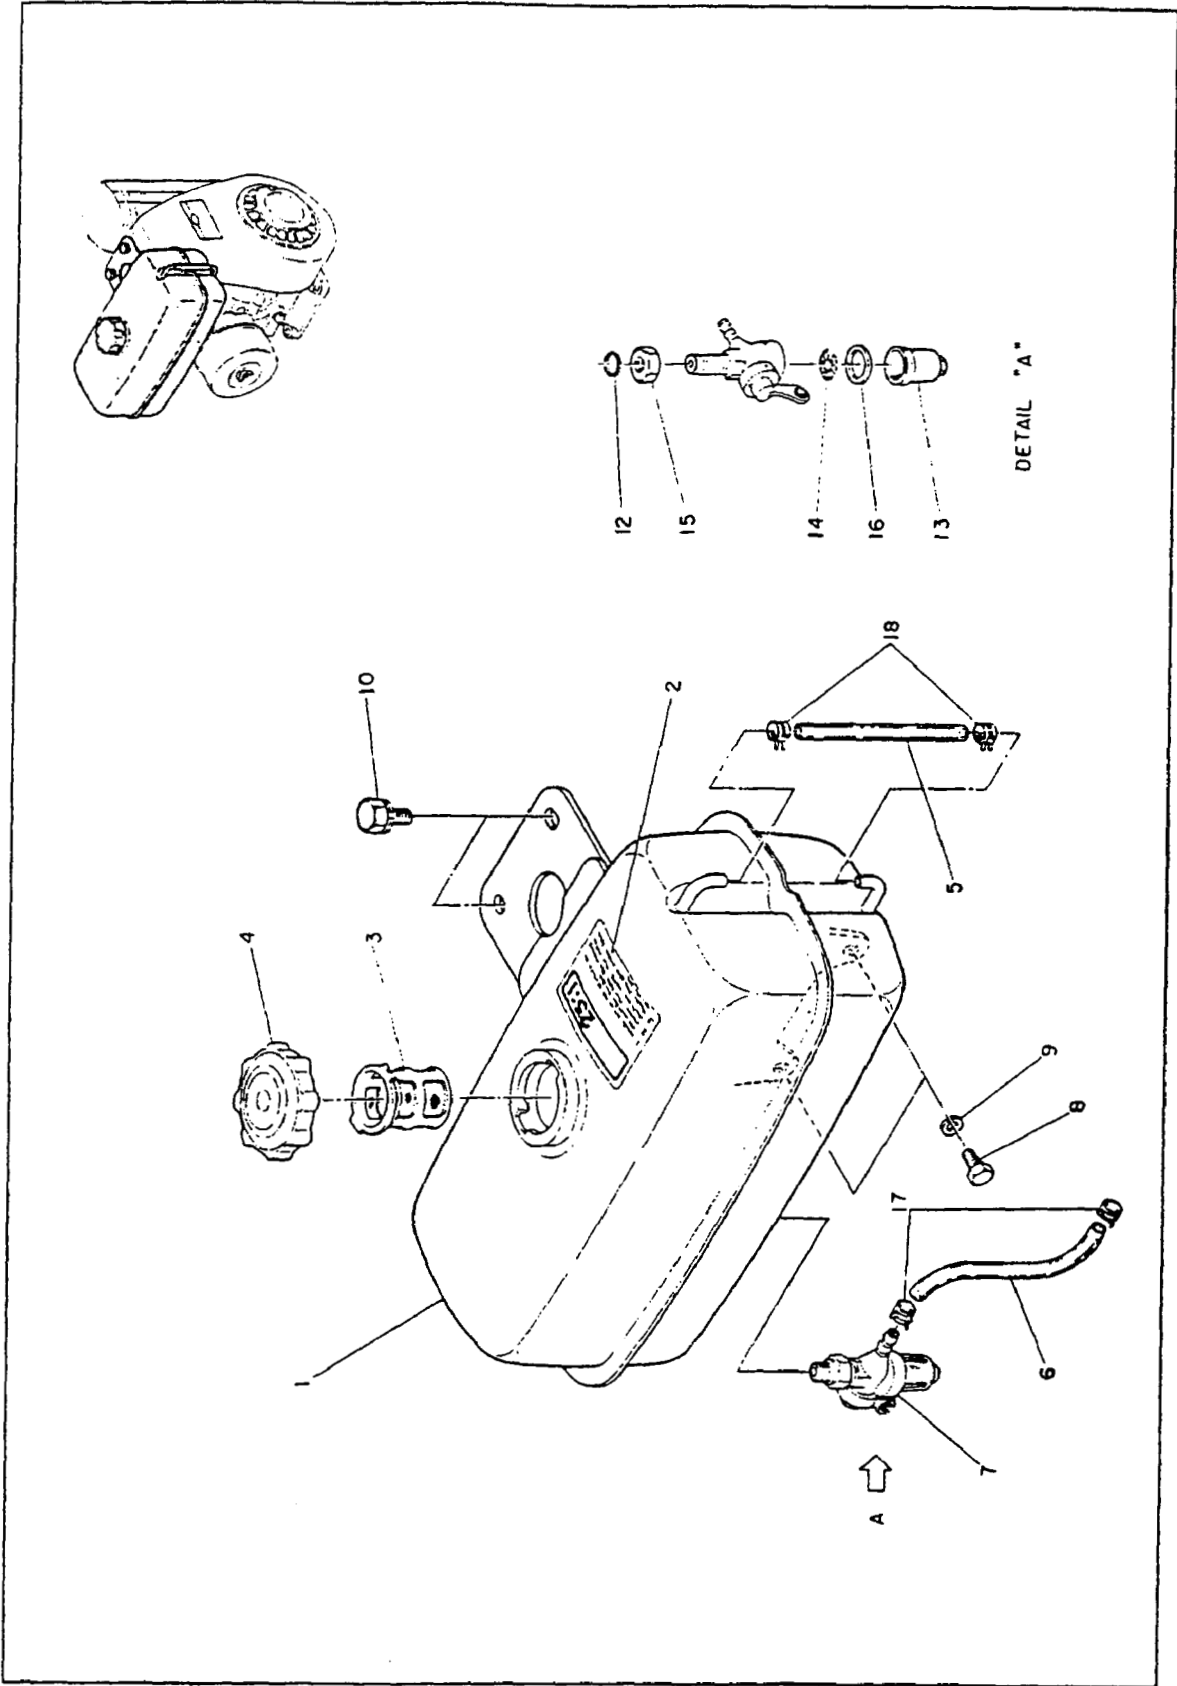

6. Fuel Tank

Ref. No.	Parts Number	Parts Name	Qty.	Description
* 1	107 60515 01	Fuel Tank Compl.	1	Incl. 2, 20
2	106 92003 03	Label (Caution)	1	
3	064 13600 10	Fuel Filter	1	
4	043 04300 15	Fuel Tank Cap Compl.	1	
5	085 00500 11	Vinyl Pipe	1	
6	085 10400 00	Rubber Pipe	1	
7	064 20038 00	Fuel Strainer	1	
8	001 66061 60	Bolt	2	
9	003 20060 00	Spring Washer	2	
10	001 13081 60	Bolt and Washer Ass'y	4	
12	064 20003 30	O Ring	1	
13	064 20014 10	Cup	1	
14	064 20014 20	Screen	1	
15	064 20029 20	Lock Nut	1	

FUEL TANK

6.