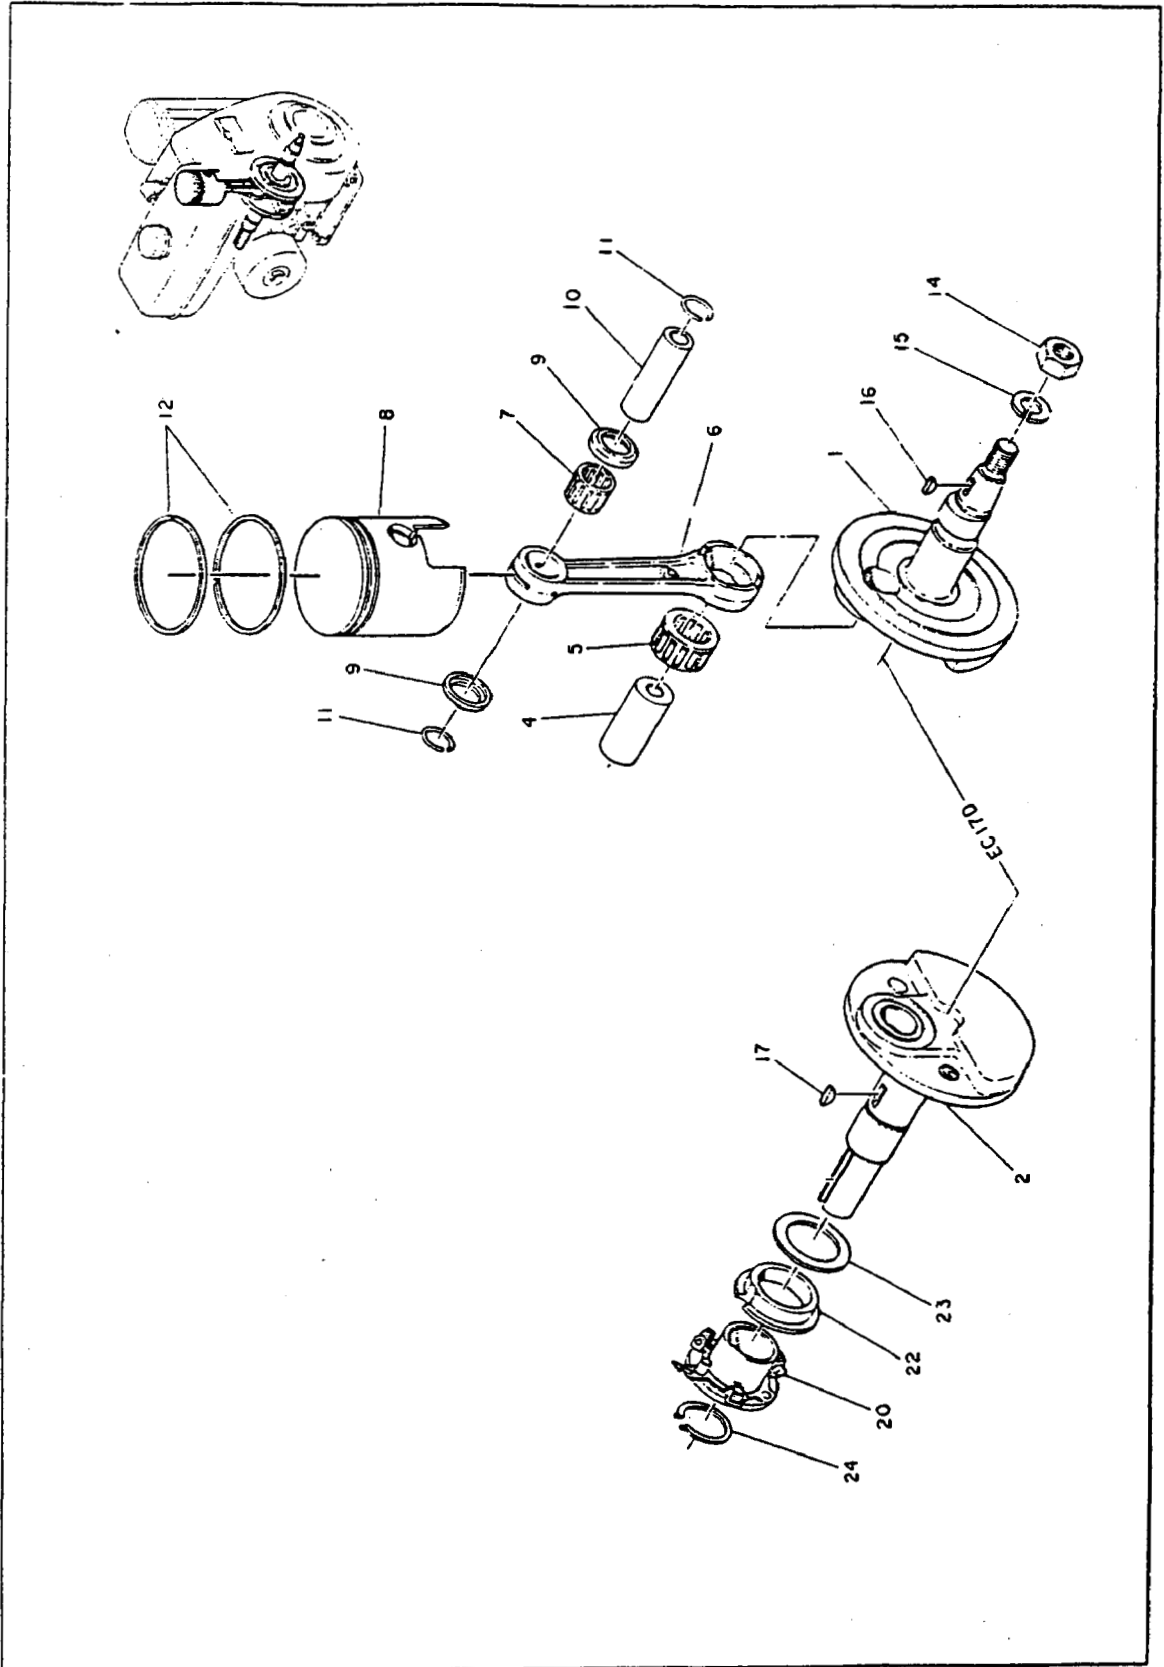

3. CRANKSHAFT, PISTON and DRIVING SHAFT

3. Crankshaft and Piston

Ref. No.	Parts Number	Parts Name	Qty.	Description
* 2	107 29802 00	Crankshaft Ass'y	1	Incl. 1, 4-6
7	110 22901 03	Small End Bearing	1	
8	107 23431 01	Piston Compl.	1	Std.
8	107 23432 01	Piston Compl.	1	Oversize 0.25mm
8	107 23433 01	Piston Compl.	1	Oversize 0.50mm
9	110 25003 03	Spacer (Piston Pin)	2	
10	107 23301 13	Piston Pin	1	
11	003 14160 00	Snap Ring	2	
12	107 23501 17	Piston Ring Set	1	Std.
12	107 23502 17	Piston Ring Set	1	Oversize 0.25mm
12	107 23503 17	Piston Ring Set	1	Oversize 0.50mm
14	017 01200 10	Nut	1	
15	003 20120 00	Spring Washer	1	
16	005 32042 01	Woodruff Key	1	
17	032 30500 30	Woodruff Key	1