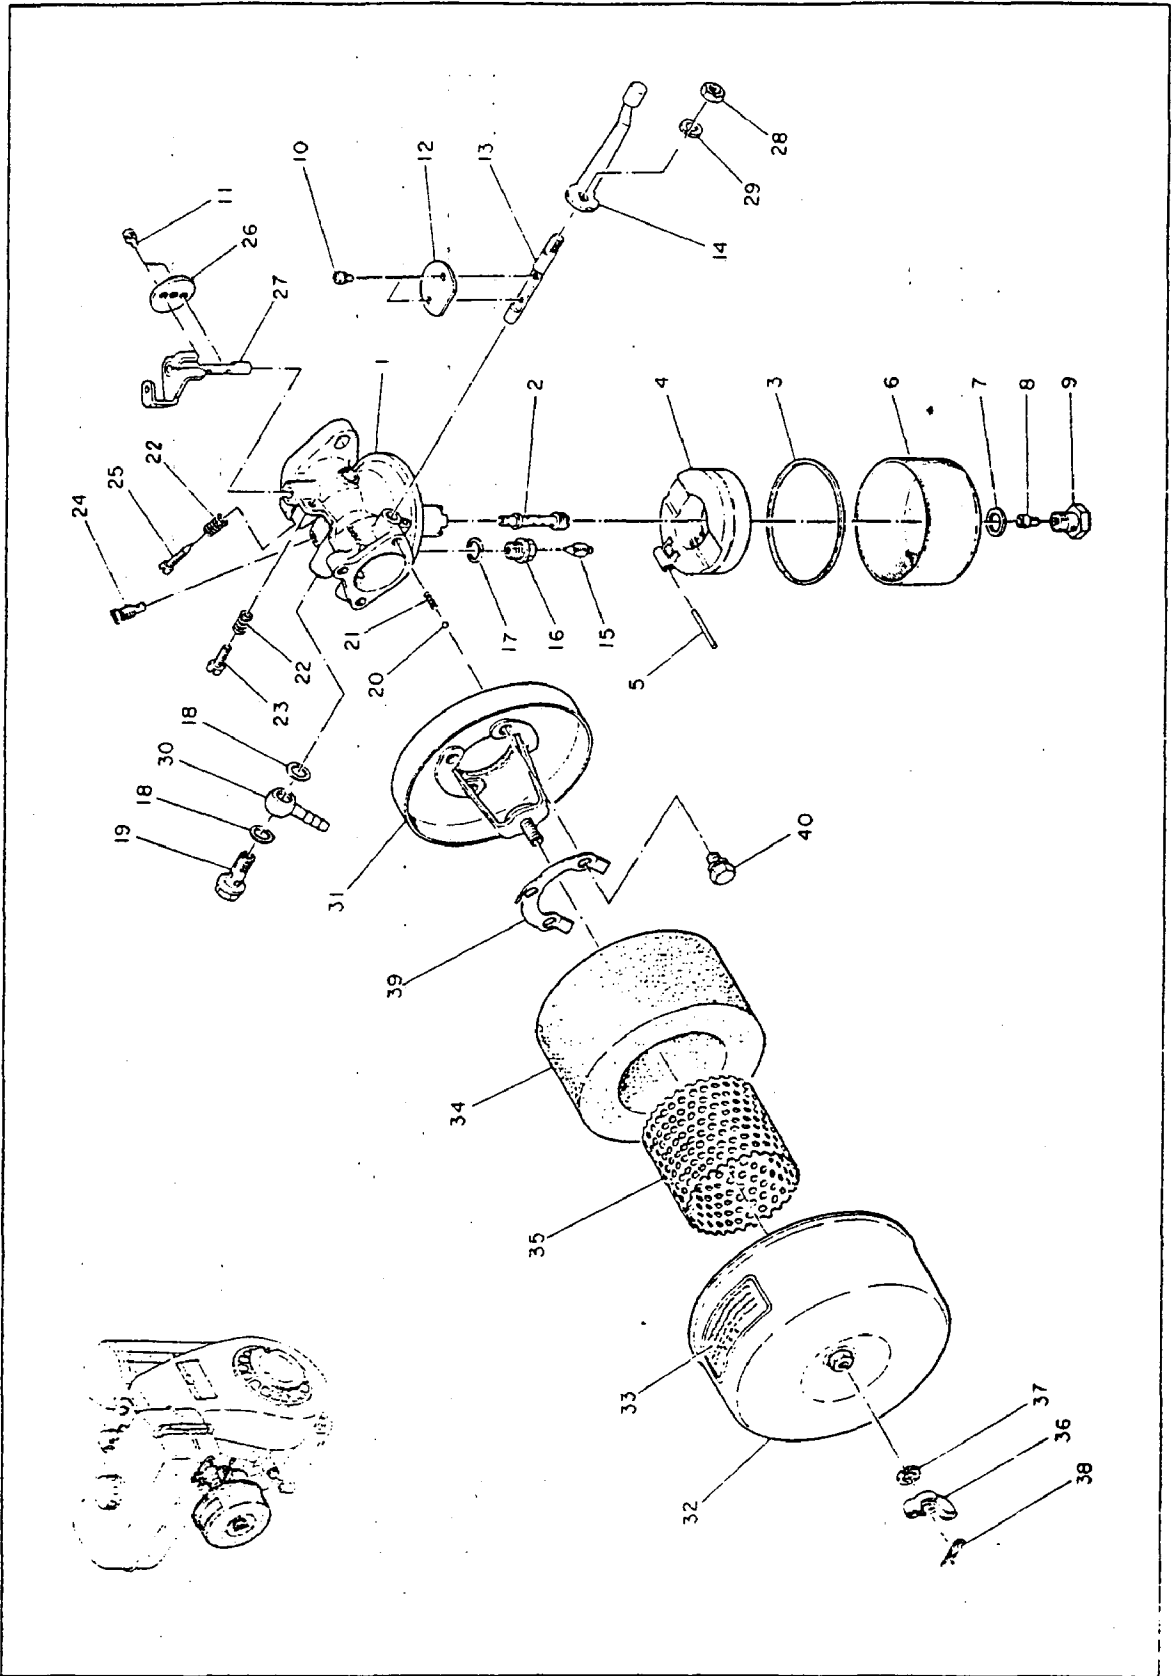

7. CARBURETOR and AIR CLEANER

7. Carburetor and Air Cleaner

Ref. No.	Parts Number	Parts Name	Qty.	Description
* 1	107 62308 00	Carburetor Ass'y	1	Incl. 2-29
2	107 62441 08	Nozzle (11A)	1	
3	101 62540 08	Float Chamber Washer	1	
4	107 62506 08	Float Ass'y	1	
5	101 62515 08	Float Pin	1	
6	101 62350 08	Float Chamber Body	1	
7	209 62311 08	Insert Washer	1	
8	205 62400 08	Main Jet	1	#95
9	209 62425 08	Main Jet Holder	1	
* 10	209 62351 08	Screw and Washer Ass'y	2	Incl. 11
11	209 62304 08	Screw and Washer Ass'y	2	
12	101 62525 08	Valve (Choke)	1	
* 13	107 62520 08	Shaft Ass'y (Choke)	1	Incl. 14, 28, 29
* 15	209 62302 08	Needle Valve	1	Incl. 16 #2.5
17	209 62312 08	Washer	1	
18	207 62345 08	Washer	2	
19	209 62335 08	Banjo Bolt	1	
20	209 62353 08	Steel Ball	1	
21	209 62446 08	Choke Spring	1	
22	209 62445 08	Throttle Stop Spring	2	
23	209 62352 08	Screw	1	
24	101 62420 08	Pilot Jet	1	#70
25	209 62305 08	Pilot Screw	1