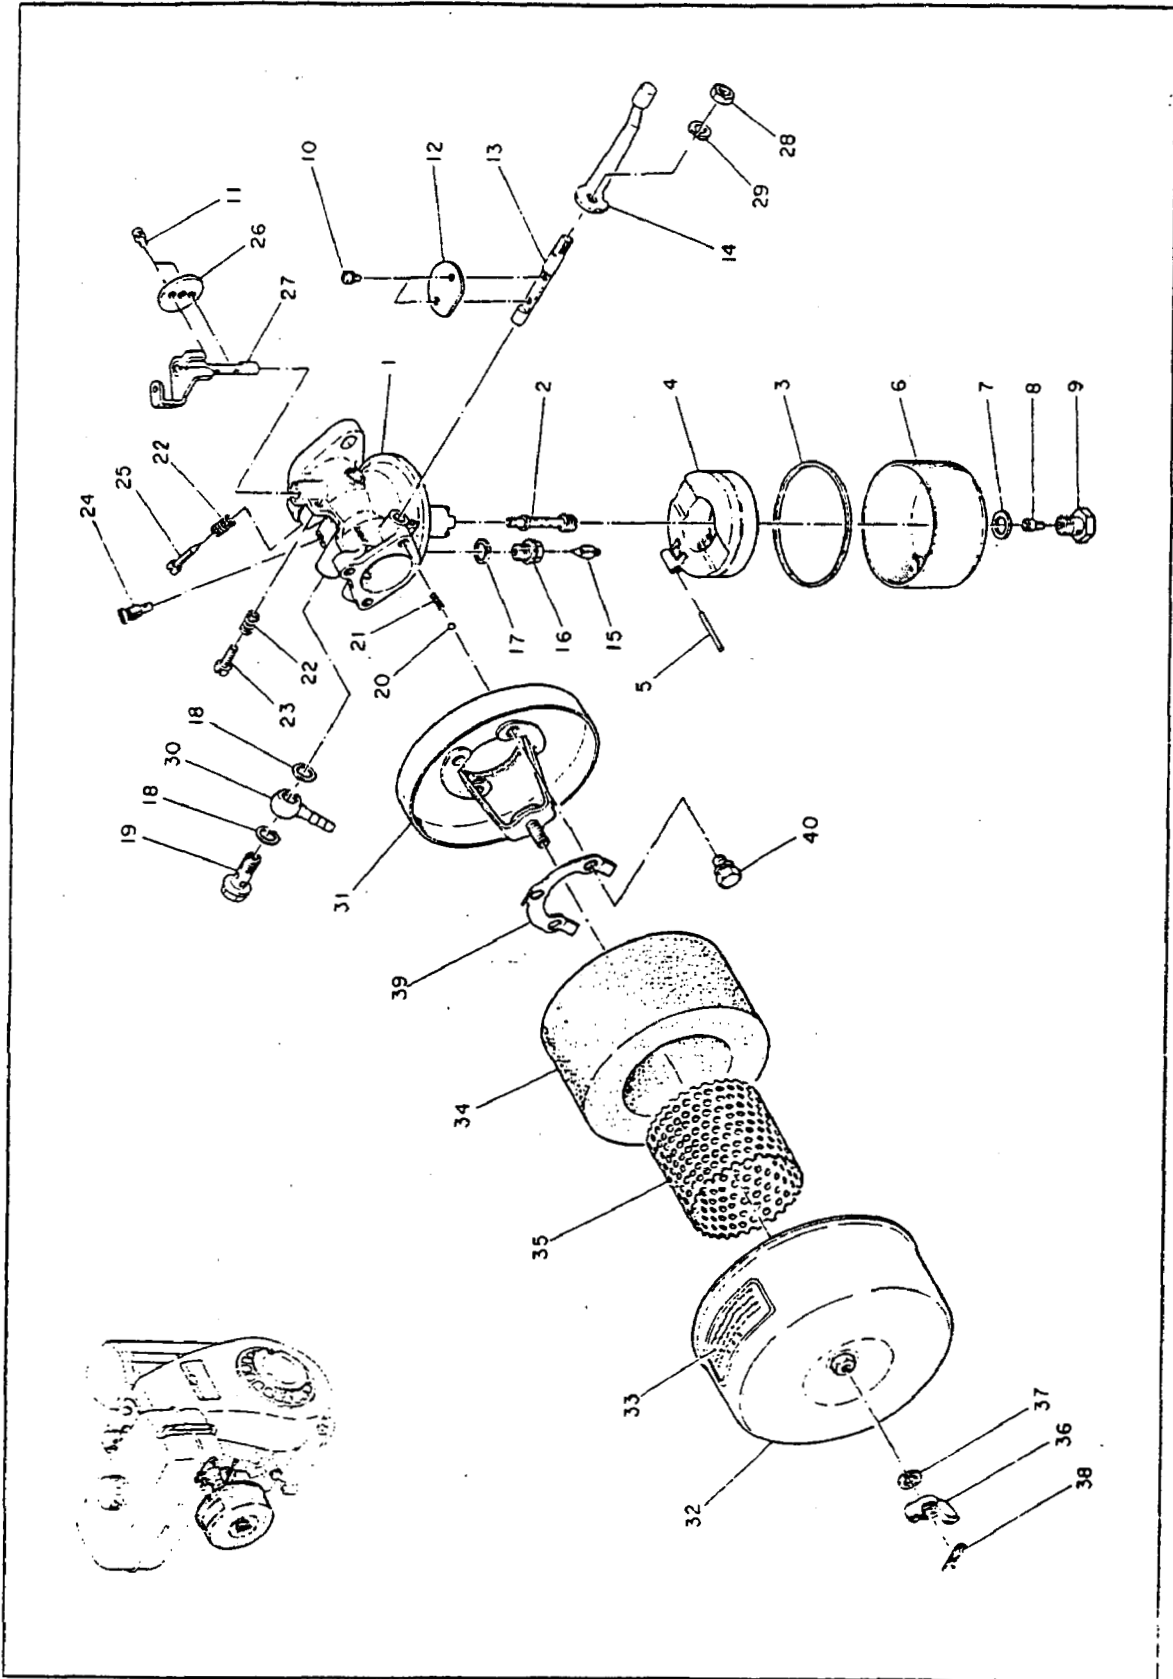

FUEL TANK

6.

7. CARBURETOR and AIR CLEANER

7. Carburetor and Air Cleaner

Ref. No.	Parts Number	Parts Name	Qty.	Description
* 1	107 62308 00	Carburetor Ass'y	1	Incl. 2-29
2	107 62441 08	Nozzle (11A)	1	
3	101 62540 08	Float Chamber Washer	1	
4	107 62506 08	Float Ass'y	1	
5	101 62515 08	Float Pin	1	
6	101 62350 08	Float Chamber Body	1	
7	209 62311 08	Insert Washer	1	
8	205 62400 08	Main Jet	1	#95
9	209 62425 08	Main Jet Holder	1	
* 10	209 62351 08	Screw and Washer Ass'y	2	Incl. 11
11	209 62304 08	Screw and Washer Ass'y	2	
12	101 62525 08	Valve (Choke)	1	
* 13	107 62520 08	Shaft Ass'y (Choke)	1	Incl. 14, 28, 29
* 15	209 62302 08	Needle Valve	1	Incl. 16 #2.5
17	209 62312 08	Washer	1	
18	207 62345 08	Washer	2	
19	209 62335 08	Banjo Bolt	1	
20	209 62353 08	Steel Ball	1	
21	209 62446 08	Choke Spring	1	
22	209 62445 08	Throttle Stop Spring	2	
23	209 62352 08	Screw	1	
24	101 62420 08	Pilot Jet	1	#70
25	209 62305 08	Pilot Screw	1	

7. CARBURETOR and AIR CLEANER

7. Carburetor and Air Cleaner

Ref. No.	Parts Number	Parts Name	Qty.	Description
26	101 62535 08	Throttle Valve	1	#160
27	101 62530 08	Shaft Ass'y (Throttle)	1	
30	052 10601 00	Banjo	1	
*31	107 32601 20	Air Cleaner Ass'y	1	Incl. 31-38
33	107 32733 08	Label	1	
*34	107 32610 08	Element	1	Incl. 35
36	210 32608 28	Wing Nut	1	
37	209 32650 08	Spring Washer	1	
38	105 32650 08	Pin	1	
39	107 35201 01	Lock Washer (Cleaner)	1	
40	001 10061 20	Bolt and Washer Ass'y	3	