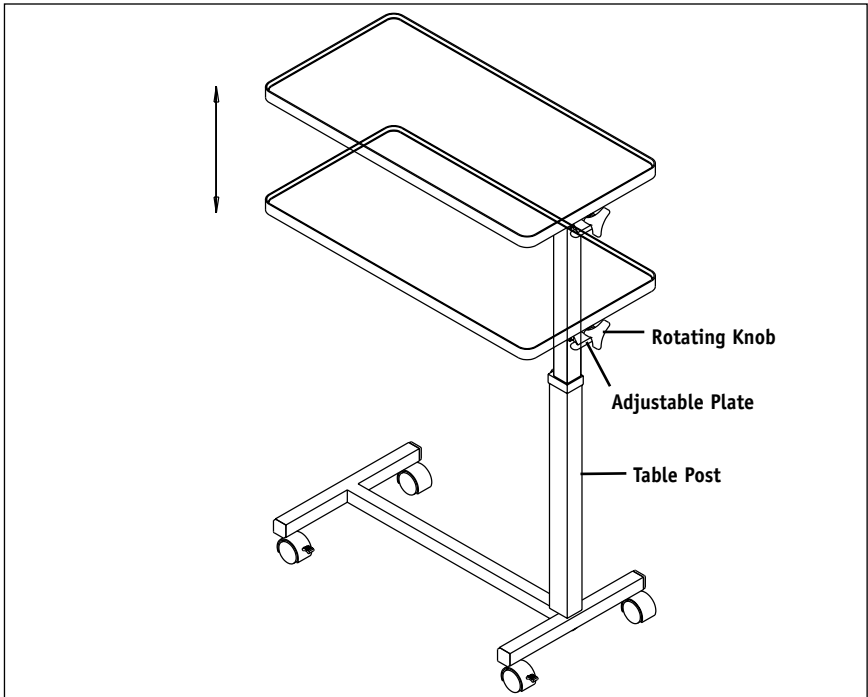

1. Using the hex bolts and washers, attach the base to the post. Tighten the bolts securely.
2. Insert the tilt control bar into the post by loosening post screw. Tighten post screw, once tilt control bar has been inserted into post.
3. Attach the outer tube to the top board using the screws.
4. Slide the outer tube onto the tilt control bar. If it is too tight, release the rotating knob on the tilt control bar.
5. Tighten the rotating knob to set the top board.
6. Insert the casters into the base until they lock into place.

Figure 1

OPERATING INSTRUCTIONS (FIGURE 2)

1. Remove fix screw located on the table post to release the inner tube and outer tube of the post.

CAUTION– Stabilize the top board as you remove the fix screw so that top board will not bounce back too quickly.

2. To raise the top board, place your hand underneath the top board and move it upward to the desired height. Remove pressure to set height.
3. To lower the top board, lift the adjustable plate and push top board downward to the desired height. To set the height, release the adjustable plate.
4. To rotate the top board, twist the knob of the tilt control bar to loosen. Rotate the top to the desired position. Tighten the knob to set the position.