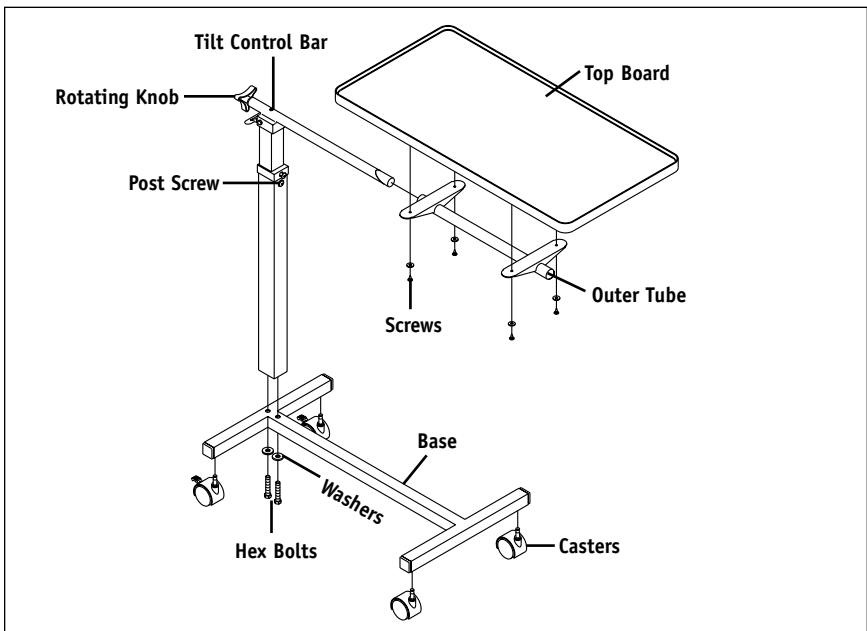

GUARDIAN®

Guardian® Tilt Automatic Overbed Table User Instructions

Model IC-6418

⚠ WARNING

POSSIBLE DAMAGE OR INJURY. Be alert of hi/lo adjustment of overbed table when raising bed.

ASSEMBLY INSTRUCTIONS (FIGURE 1)

1. Using the hex bolts and washers, attach the base to the post. Tighten the bolts securely.
2. Insert the tilt control bar into the post by loosening post screw. Tighten post screw, once tilt control bar has been inserted into post.
3. Attach the outer tube to the top board using the screws.
4. Slide the outer tube onto the tilt control bar. If it is too tight, release the rotating knob on the tilt control bar.
5. Tighten the rotating knob to set the top board.
6. Insert the casters into the base until they lock into place.

Figure 1

OPERATING INSTRUCTIONS (FIGURE 2)

1. Remove fix screw located on the table post to release the inner tube and outer tube of the post.

CAUTION– Stabilize the top board as you remove the fix screw so that top board will not bounce back too quickly.

2. To raise the top board, place your hand underneath the top board and move it upward to the desired height. Remove pressure to set height.
3. To lower the top board, lift the adjustable plate and push top board downward to the desired height. To set the height, release the adjustable plate.
4. To rotate the top board, twist the knob of the tilt control bar to loosen. Rotate the top to the desired position. Tighten the knob to set the position.