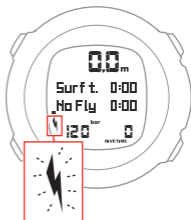

SUUNTO WIRELESS TRANSMITTER

QUICK GUIDE

Activate

1.

2.

3.

1.

2.

<10cm 0.3ft

<10cm 0.3ft

3.

No connection

FAIL

no conn

1.

<1.2m
4ft

(2.)

Low battery

High pressure

Technical Specifications

- Operating temperature: 0°C to 40°C / 32°F to 104°F
- Storage temperature: -20°C to +50°C / -4°F to +122°F
- Maximum depth of operation: 150 m / 492 ft (complying with EN 13319)
- Max. diameter: 40 mm / 1.57 in
- Length: 80 mm / 3.15 in
- Weight: 103 g / 3.6 oz
- Resolution: 1 bar / 1 psi
- Rated working pressure: 300 bar / 4000 psi
- Max. allowed pressure: 400 bar / 5800 psi