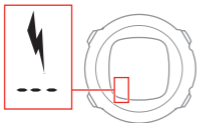

<10cm 0.3ft

<10cm 0.3ft

3.

No connection

FAIL

no conn

1.

<1.2m
4ft

(2.)

Low battery

High pressure

Technical Specifications

- Operating temperature: 0°C to 40°C / 32°F to 104°F
- Storage temperature: -20°C to +50°C / -4°F to +122°F
- Maximum depth of operation: 150 m / 492 ft (complying with EN 13319)
- Max. diameter: 40 mm / 1.57 in
- Length: 80 mm / 3.15 in
- Weight: 103 g / 3.6 oz
- Resolution: 1 bar / 1 psi
- Rated working pressure: 300 bar / 4000 psi
- Max. allowed pressure: 400 bar / 5800 psi