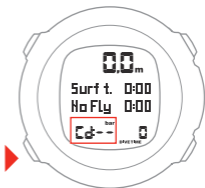

SUUNTO WIRELESS TRANSMITTER

QUICK GUIDE

Activate

1.

2.

3.

1.

2.

<10cm 0.3ft

<10cm 0.3ft

3.

No connection

FAIL

no conn

1.

<1.2m
4ft

(2.)

Low battery

High pressure

Technical Specifications

- Operating temperature: 0°C to 40°C / 32°F to 104°F
- Storage temperature: -20°C to +50°C / -4°F to +122°F
- Maximum depth of operation: 150 m / 492 ft (complying with EN 13319)
- Max. diameter: 40 mm / 1.57 in
- Length: 80 mm / 3.15 in
- Weight: 103 g / 3.6 oz
- Resolution: 1 bar / 1 psi
- Rated working pressure: 300 bar / 4000 psi
- Max. allowed pressure: 400 bar / 5800 psi