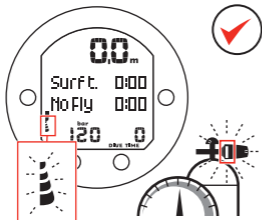

<10cm 0.3ft

<10cm 0.3ft

3.

No connection

FAIL

no conn

1.

<1.2m
4ft