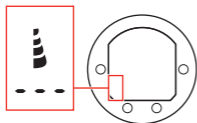

<10cm 0.3ft

<10cm 0.3ft

3.

No connection

FAIL

no conn

1.

<1.2m
4ft

(2.)

Low battery

High pressure

Technical Specifications

- Operating temperature: 0°C to 40°C / 32°F to 104°F
- Storage temperature: -20°C to +50°C / -4°F to +122°F
- Maximum depth of operation: 150 m / 492 ft (complying with EN 13319)
- Max. diameter: 40 mm / 1.57 in
- Length: 80 mm / 3.15 in
- Weight: 103 g / 3.6 oz
- Resolution: 1 bar / 1 psi
- Rated working pressure: 300 bar / 4000 psi
- Max. allowed pressure: 400 bar / 5800 psi