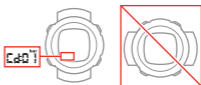

<10cm 0.3ft

<10cm 0.3ft

3.

No connection

FAIL

no conn

1.

<1.2m
4ft