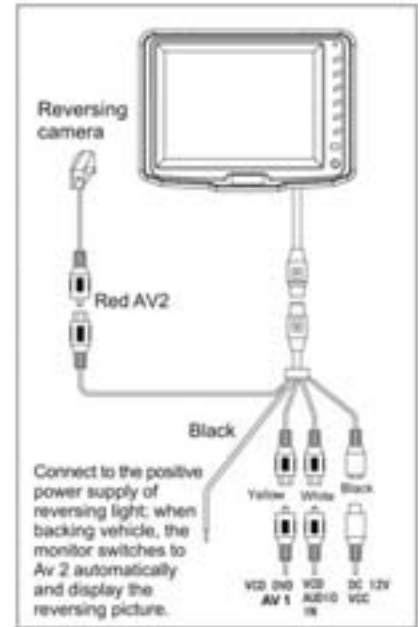

5" LCD Wired Reversing Kit

Colour LCD Monitor & Night Vision Camera
Safeguard family, pedestrian & protect your vehicle!

Easy
Installation

- Colour weather resistant wide angle camera & LCD monitor plug into your cigarette lighter or reversing lights
- Keep an eye on your rear-view when you need to
- An easy way to assist with parking & reversing
- See other vehicles as they approach from behind
- Colour camera switches automatically to B&W infra-red night vision of up to 9ft (3m)
- Automatic mirror flip feature: mount camera upside down & screen changes to correct way up
- Mount monitor to the inside ceiling of your vehicle for best results

Protect rear bumpers
from accidental damage

View any blind spot

Manoeuvre in tight
spaces easily

Prevent risk of injury
to pedestrians

5" LCD Wired Reversing Kit

Colour LCD Monitor & Night Vision Camera

Safeguard family, pedestrian & protect your vehicle!

4 Step Installation

- Step 1:** Mount LCD to dash
- Step 2:** Connect LCD power wire to reversing light fuse or 12V power source
- Step 3:** Run cable & mount camera to the back of the car
- Step 4:** Connect power to the reversing light

LCD Monitor Specifications

Size of screen:	5 inches
Screen:	TFT Screen
LCD Profile Ratio:	Ratio 4:3
Dot:	0.107mm (H) x 0.319mm (V)
Display Resolution:	960 (H) x 234 (V)
Contrastness:	Contrast 150:1
Brightness:	300cd/m
Response Time (ms):	R:30/F:50
Viewing Angle:	U:15/D:35 L/R:55
Display of imitate quantity:	OSD Display