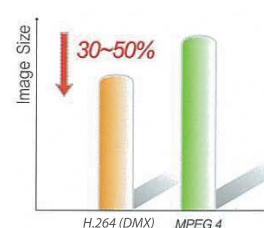

Amazing features, yet easy to use!

- Easy remote viewing - detects IP address automatically
- Built-in high speed Search Engine (Max. 128x)
- Superior video quality new H.264 compression technology & VGA adapter
- Easy to use on-screen 3D operating system, menus, remote & mouse control
- Pentaplex operation for simultaneous live monitoring, recording, playback, archiving and remote image access