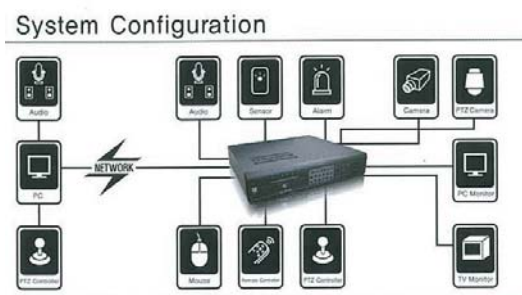

DVRI 6-8500AI™

16 Channel Digital Video Recorder

The ultimate 'artificial intelligence' security protection for your business

Warehouse

Retail

Office Building

Parking Lot

Schools

Office

DVRI6-8500AI™ 16 Channel Digital Video Recorder

The ultimate 'artificial intelligence' security protection for your business

System configuration

Easy to use menus

Simultaneously view & record up to 16 channels

Remote viewer screen

H.264 (DMX)

MPEG4

Amazing features, yet easy to use!

- Easy remote viewing - detects IP address automatically
- Built-in high speed Search Engine (Max. 128x)
- Superior video quality new H.264 compression technology & VGA adapter
- Easy to use on-screen 3D operating system, menus, remote & mouse control
- Pentaplex operation for simultaneous live monitoring, recording, playback, archiving and remote image access

DVR I6-8500AI™

I6 Channel Digital Video Recorder

The ultimate 'artificial intelligence' security protection for your business

Home

- **Easy recording function** - Keep a record & never run out of tape
- **Keep an eye on kids playing** - Prevent accidents, bullying, skylarking & more
- **Deter potential thieves** - Safeguard your loved ones and valuables