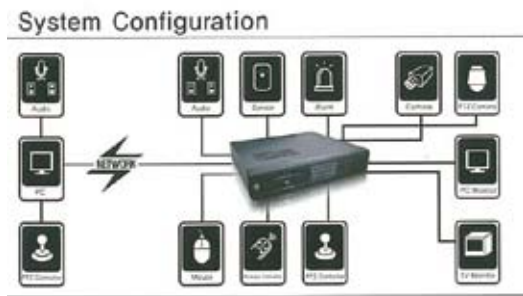

Easy Back-Up
Compatible | DVD-RW

Superior Video Quality
NEW H.264 LEVEL
Compression Technology

Color

DVR8-8500AI™ 8 Channel Digital Video Recorder

The ultimate 'artificial intelligence' security protection for your business

System configuration

Easy to use menus

Simultaneously view & record
up to 16 channels

Remote viewer screen

Amazing features, yet easy to use!

- Easy remote viewing - detects IP address automatically
- Built-in high speed Search Engine (Max. 128x)
- Superior video quality new H.264 compression technology & VGA adapter
- Easy to use on-screen 3D operating system, menus, remote & mouse control
- Pentaplex operation for simultaneous live monitoring, recording, playback, archiving and remote image access

DVR I6-8500AI™

I6 Channel Digital Video Recorder

The ultimate 'artificial intelligence' security protection for your business

Home

- **Easy recording function** - Keep a record & never run out of tape
- **Keep an eye on kids playing** - Prevent accidents, bullying, skylarking & more
- **Deter potential thieves** - Safeguard your loved ones and valuables