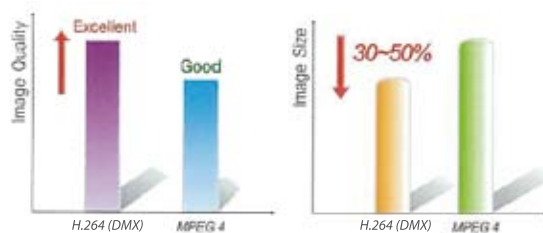

System configuration

Easy to use menus

Simultaneously view & record
up to 16 channels

Remote viewer screen

Amazing features, yet easy to use!

- Easy remote viewing - detects IP address automatically
- Built-in high speed Search Engine (Max. 128x)
- Superior video quality new H.264 compression technology & VGA adapter
- Easy to use on-screen 3D operating system, menus, remote & mouse control
- Pentaplex operation for simultaneous live monitoring, recording, playback, archiving and remote image access