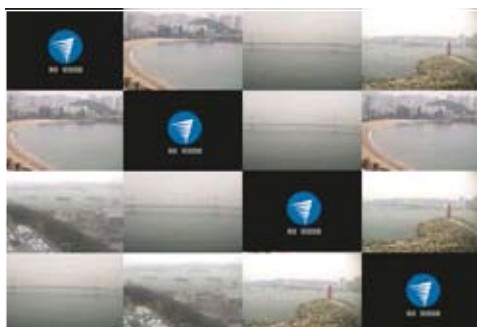

System configuration

Easy to use menus

Simultaneously view & record
up to 16 channels

Remote viewer screen

Amazing features, yet easy to use!

- Easy remote viewing - detects IP address automatically
- Built-in high speed Search Engine (Max. 128x)
- Superior video quality new H.264 compression technology & VGA adapter
- Easy to use on-screen 3D operating system, menus, remote & mouse control
- Pentaplex operation for simultaneous live monitoring, recording, playback, archiving and remote image access