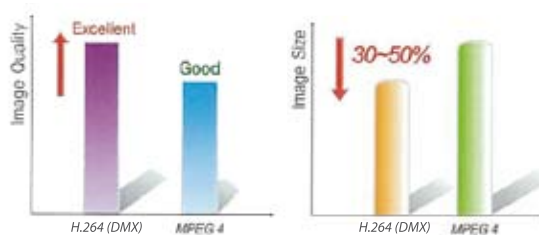

System configuration

Easy to use menus

Simultaneously view & record
up to 16 channels

Remote viewer screen

Amazing features, yet easy to use!

- Easy remote viewing - detects IP address automatically
- Built-in high speed Search Engine (Max. 128x)
- Superior video quality new H.264 compression technology & VGA adapter
- Easy to use on-screen 3D operating system, menus, remote & mouse control
- Pentaplex operation for simultaneous live monitoring, recording, playback, archiving and remote image access