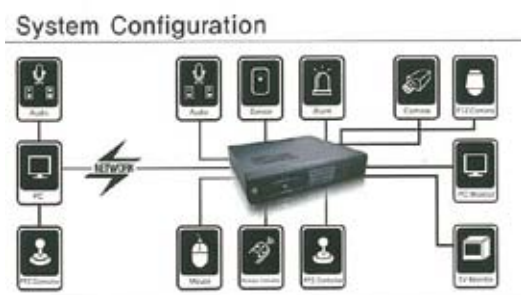

Easy Back-Up
Compatible | DVD-RW

Superior Video Quality
NEW H.264 LEVEL
Compression Technology

Color

DVRI6-8500AI™ 16 Channel Digital Video Recorder

The ultimate 'artificial intelligence' security protection for your business

System configuration

Easy to use menus

Simultaneously view & record
up to 16 channels

Remote viewer screen

Amazing features, yet easy to use!

- Easy remote viewing - detects IP address automatically
- Built-in high speed Search Engine (Max. 128x)
- Superior video quality new H.264 compression technology & VGA adapter
- Easy to use on-screen 3D operating system, menus, remote & mouse control
- Pentaplex operation for simultaneous live monitoring, recording, playback, archiving and remote image access

DVR I6-8500AI™

I6 Channel Digital Video Recorder

The ultimate 'artificial intelligence' security protection for your business

Home

- **Easy recording function** - Keep a record & never run out of tape
- **Keep an eye on kids playing** - Prevent accidents, bullying, skylarking & more
- **Deter potential thieves** - Safeguard your loved ones and valuables