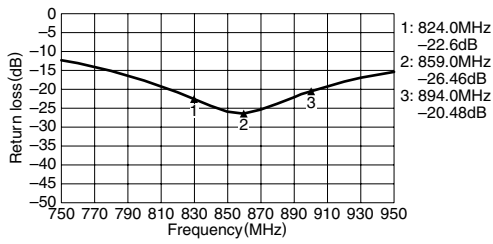

FREQUENCY CHARACTERISTICS

Unbalance 50Ω/Balance 200Ω

RETURN LOSS

AMPLITUDE BALANCE

INSERTION LOSS

PHASE BALANCE

• All specifications are subject to change without notice.

Free Manuals Download Website