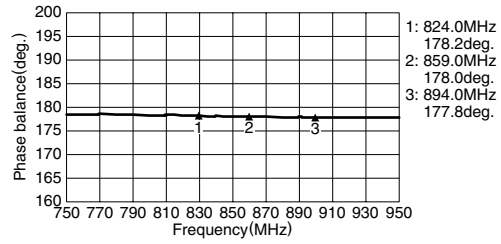

FREQUENCY CHARACTERISTICS

Unbalance 50Ω/Balance 200Ω

RETURN LOSS

AMPLITUDE BALANCE

INSERTION LOSS

PHASE BALANCE

• All specifications are subject to change without notice.

Free Manuals Download Website