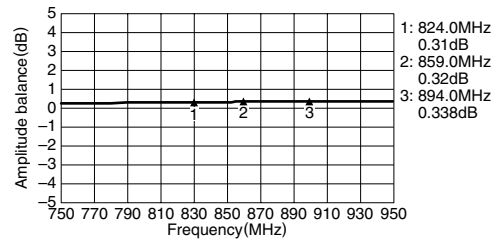

FREQUENCY CHARACTERISTICS

Unbalance 50Ω/Balance 200Ω

RETURN LOSS

AMPLITUDE BALANCE

INSERTION LOSS

PHASE BALANCE

• All specifications are subject to change without notice.

Free Manuals Download Website