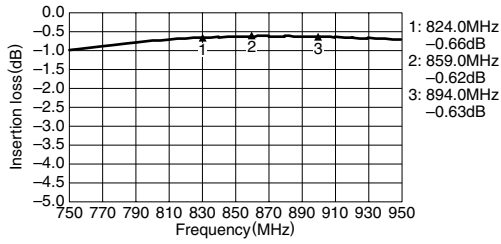

FREQUENCY CHARACTERISTICS

Unbalance 50Ω/Balance 200Ω

RETURN LOSS

AMPLITUDE BALANCE

INSERTION LOSS

PHASE BALANCE

• All specifications are subject to change without notice.

Free Manuals Download Website