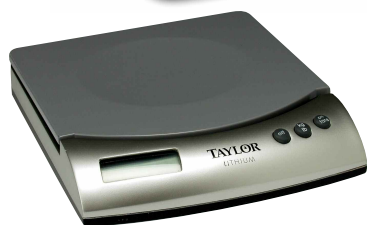

3801 Digital Kitchen Scale

- High capacity 11 lb x 0.1 oz / 5 kg x 1 g
- 0.5" LCD reads in pounds/ounces or kilos/grams
- Large platform to weigh directly on platform or use with bowl (not included)
- Rubberized buttons
- Tare feature, on/off button, automatic shut off
- Two long life lithium batteries included
- 8 1/8" x 6 5/8" x 1 3/16"