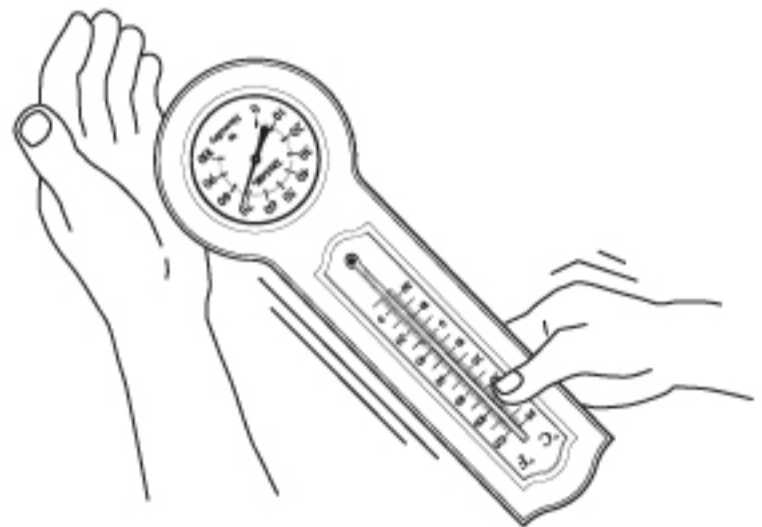

TAYLOR

INDOOR THERMOMETER
with Humidiguide

Leading the Way
in Accuracy®

12.125

- Displays relative humidity & temperature
- Built-in hanger for easy mounting

5535E

5535E

At Taylor, superior quality and workmanship is more than an objective . . . *it's a promise.* Since 1851, Taylor has crafted precision measurement instruments with unmatched accuracy and readability for optimal performance. It's no wonder we are the professionals' choice for measurement products.

MOUNTING SUGGESTIONS

IMPORTANT: For accurate air temperature measurement, choose a mounting location that will not expose the thermometer to direct sunlight.

SEPARATED FLUID

Occasionally, rough handling in shipment or improper storage may cause the red liquid to separate slightly. This is not a defect. The liquid can be reunited easily before installation. First, remove from the card. Tap the side of the thermometer, bulb end down, as illustrated, against the palm of the hand. Pause between taps to permit liquid to run down tube. Continue until liquid is completely joined.