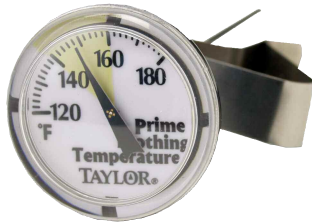

Classic Kitchen & Food Thermometers

5997N Cappuccino Frothing Thermometer

- Temp range from 120°F to 180°F
- Zoned dial for optimum frothing temperatures
- Sealed dial design to prevent fogging
- 5" stainless steel stem with adjustable pan clip