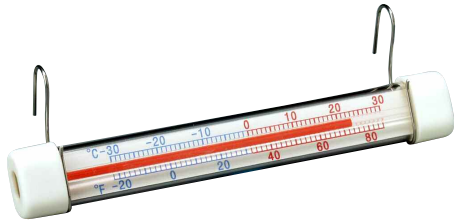

- Temp range from -20°F to 60°F
- Magnified face with safe temp zone indicators
- Shatterproof clear plastic lens
- Hangs or stands
- 4 7/8" long x 1 1/4" wide

5977N Freezer-Refrigerator Thermometer

- Temp range from -20°F to 60°F or -30°C to 30°C
- Magnified face with safe temp zone indicators
- Shatterproof clear plastic lens
- Hangs with hooks
- 4 7/8" long x 5/8" wide

5932 Oven Thermometer

- Temp range from 100°F to 600°F or 50°C to 300°C
- Extra large, colorful 3 1/4" dial
- Durable stainless steel construction
- Hangs or stands

5978N Candy-Deep Fry Thermometer

- Temp range from 100°F to 400°F or 50°C to 200°C
- Easy-to-read face
- Glass tube with adjustable pan clip
- 8" long
- Protective storage sleeve is printed with convenient cooking chart

5983N Candy-Deep Fry Thermometer

- Temp range from 100°F to 400°F or 40°C to 200°C
- Large, easy to read temperature zones
- Insulated handle with built-in pan clip
- Durable stainless steel construction
- 12" long

For Customer Service: 800-289-0944 03.08

Classic Kitchen & Food Thermometers

5911N Candy-Deep Fry Thermometer

- Temp range from 100°F to 400°F or 50°C to 200°C
- Large 2 3/4" dial
- Adjustable pan clip
- 6" stainless steel stem
- Dishwasher safe