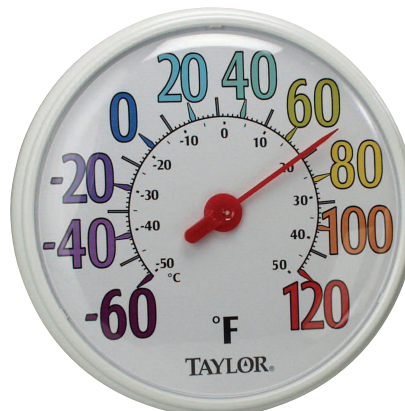

# 13 1/2" Dial Thermometers

All 13 1/2" Dial Thermometers feature:

- Temperature range from -60°F to 120°F
- Attractive silk screened graphics
- Glossy black or white bezel
- Shatterproof, weather resistant construction

**6700**  
**Easy Read**

**6703N**  
**Black and Yellow Labradors**

**6708N**  
**Hummingbird**

**6709E**  
**Deer**

**6712N**  
**Easy Read with Humidity Guide**

**6714**  
**Color Trak®  
Thermometer**

For Customer Service: 800-289-0944

# 13 1/2" Dial Thermometers

**6721**  
**Lighthouse**

**6724**  
**Covered Bridge**

**6729**  
**American Flag**

**6733**  
**Cardinal and Blue Bird**

**6734**  
**Rainbow Lake**

**6736**  
**Red Roses**