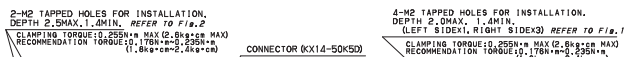

(±0.4)
(Unit:mm)

(CD-224E-R IDE TYPE)

TEAC CORPORATION Data Storage Products Division

TEAC CORPORATION (<http://www.teac.co.jp>) 1-47 Ochiai, Tama-shi, Tokyo 206-8530 Japan Phone:81-42-356-9153 Fax:81-42-356-9184
TEAC AMERICA, INC. (<http://www.teac.com>) 7733 Telegraph Road, Montebello, California 90640, U.S.A. Phone:1-323-726-0303 Fax:1-323-727-7656
TEAC EUROPE GmbH. (<http://www.teac.de>) Bahnstrasse 12, 65205 Wiesbaden-Erbenheim, Germany Phone:49-611-71580 Fax:49-611-7158-392
TAIWAN TEAC CORPORATION (<http://www.teac.com.tw>) 3F No.45, Sec.1 Min Chuan E. Road, 104 Taipei, Taiwan R.O.C. Phone:886-2-2597-8608 Fax:886-2-2597-8591
TEAC ELECTRONICS (M) SDN BHD (<http://www.teac.com.my>) Lot 22, Batu Berendam Ftz III, Batu Berendam, 75350 Melaka, Malaysia. Phone:60-6-2843402 Fax:60-6-2843471
© Copyright TEAC CORPORATION 2007