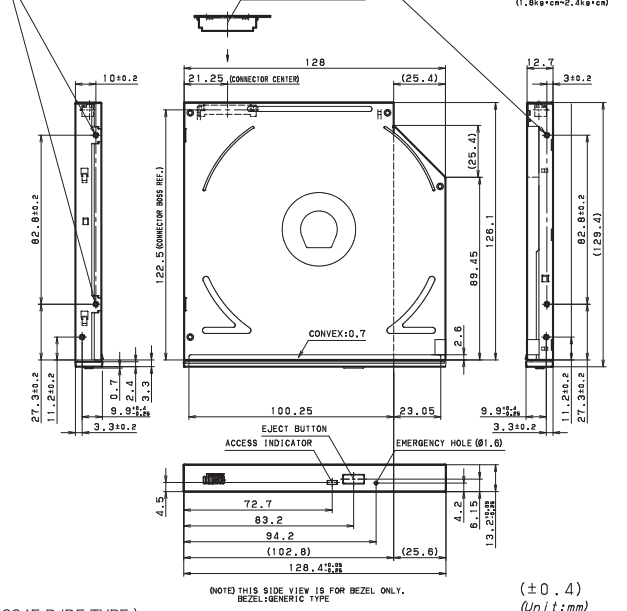

(±0.4)
(Unit:mm)

(CD-224E-R IDE TYPE)

TEAC CORPORATION Data Storage Products Division

TEAC CORPORATION (<http://www.teac.co.jp>) 1-47 Ochiai, Tama-shi, Tokyo 206-8530 Japan Phone:81-42-356-9153 Fax:81-42-356-9184
TEAC AMERICA, INC. (<http://www.teac.com>) 7733 Telegraph Road, Montebello, California 90640, U.S.A. Phone:1-323-726-0303 Fax:1-323-727-7656
TEAC EUROPE GmbH. (<http://www.teac.de>) Bahnstrasse 12, 65205 Wiesbaden-Erbenheim, Germany Phone:49-611-71580 Fax:49-611-7158-392
TAIWAN TEAC CORPORATION (<http://www.teac.com.tw>) 3F No.45, Sec.1 Min Chuan E. Road, 104 Taipei, Taiwan R.O.C. Phone:886-2-2597-8608 Fax:886-2-2597-8591
TEAC ELECTRONICS (M) SDN BHD (<http://www.teac.com.my>) Lot 22, Batu Berendam Ftz III, Batu Berendam, 75350 Melaka, Malaysia. Phone:60-6-2843402 Fax:60-6-2843471
© Copyright TEAC CORPORATION 2007