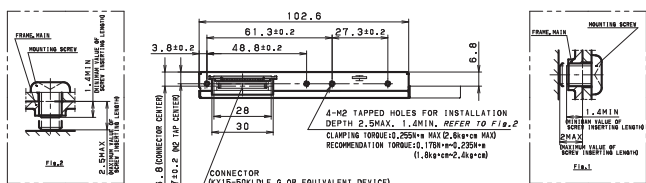

(±0.4)
(Unit:mm)

(CD-224E-R IDE TYPE)

TEAC CORPORATION Data Storage Products Division

TEAC CORPORATION (<http://www.teac.co.jp>) 1-47 Ochiai, Tama-shi, Tokyo 206-8530 Japan Phone:81-42-356-9153 Fax:81-42-356-9184
TEAC AMERICA, INC. (<http://www.teac.com>) 7733 Telegraph Road, Montebello, California 90640, U.S.A. Phone:1-323-726-0303 Fax:1-323-727-7656
TEAC EUROPE GmbH. (<http://www.teac.de>) Bahnstrasse 12, 65205 Wiesbaden-Erbenheim, Germany Phone:49-611-71580 Fax:49-611-7158-392
TAIWAN TEAC CORPORATION (<http://www.teac.com.tw>) 3F No.45, Sec.1 Min Chuan E. Road, 104 Taipei, Taiwan R.O.C. Phone:886-2-2597-8608 Fax:886-2-2597-8591
TEAC ELECTRONICS (M) SDN BHD (<http://www.teac.com.my>) Lot 22, Batu Berendam Ftz III, Batu Berendam, 75350 Melaka, Malaysia. Phone:60-6-2843402 Fax:60-6-2843471
© Copyright TEAC CORPORATION 2007