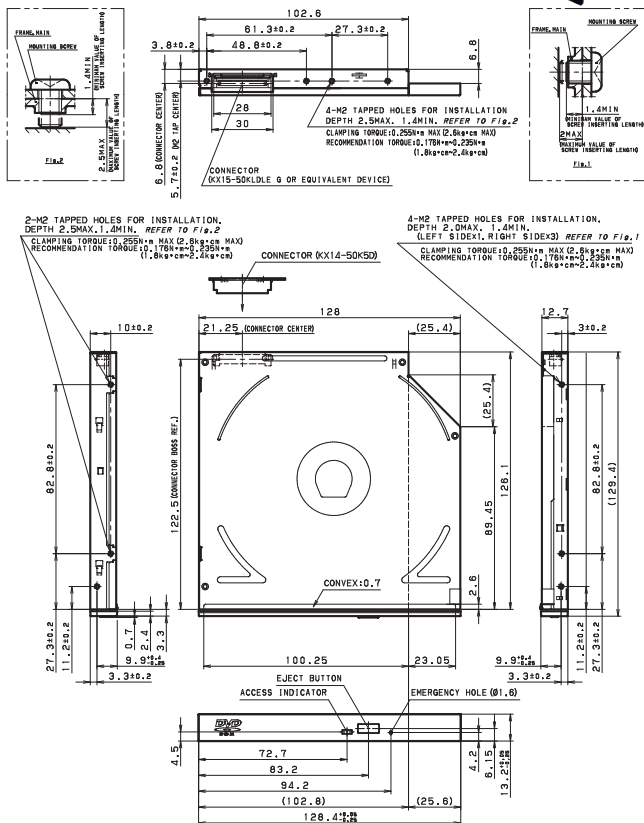

(DV-28E-V IDE TYPE)

DVD is a trademark of DVD Format/Logo Licensing Corporation registered in the U.S., Japan and other countries.

Corporate and product names are the respective trademarks or registered trademarks of the companies mentioned. Features and specifications are subject to change without notice. Precaution: To ensure safe handling and operation, read the Instruction Manual before use.

TEAC CORPORATION Data Storage Products Division

TEAC CORPORATION (http://www.teac.co.jp) 1-47 Ochiai, Tama-shi, Tokyo 206-8530 Japan Phone: 81-42-356-9153 Fax: 81-42-356-9184

TEAC AMERICA, INC. (http://www.teac.com) 7733 Telegraph Road, Montebello, California 90640, U.S.A. Phone: 1-323-726-0303 Fax: 1-323-727-7656

TEAC EUROPE GmbH. (http://www.teac.de) Bahnstrasse 12, 65205 Wiesbaden-Erbenheim, Germany Phone: 49-611-71580 Fax: 49-611-7158-392

TAIWAN TEAC CORPORATION (http://www.teac.com.tw) 3F No.45, Sec.1 Min Chuan E. Road, 104 Taipei, Taiwan R.O.C. Phone: 886-2-2597-8608 Fax: 886-2-2597-8591

TEAC ELECTRONICS (M) SDN BHD (http://www.teac.com.my) Lot 22, Batu Berendam Ftz III, Batu Berendam, 75350 Melaka, Malaysia. Phone: 60-6-2843402 Fax: 60-6-2843471

© Copyright TEAC CORPORATION 2007