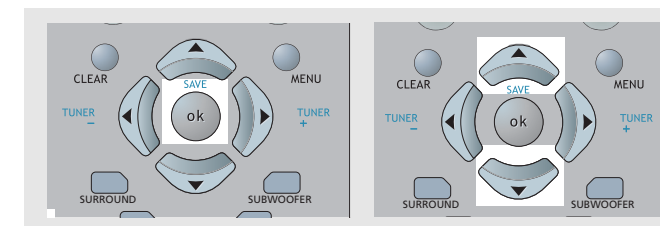

Manual preset

1. Tune to a radio station (see "Manual tuning" on page 38 above for details)
2. Press **MENU** on the remote control. "PRESET" will appear on the display.

3. While the word "PROG" is still flashing, input your desired preset number (1-40) using the **UP/DOWN** on the remote control, then press **OK** again to store it.