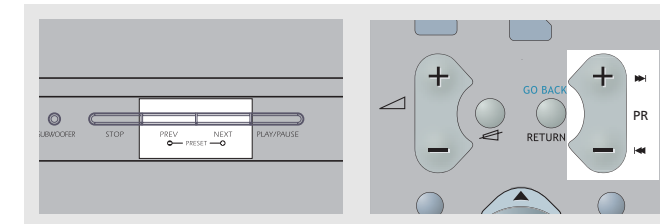

Manual preset

1. Tune to a radio station (see "Manual tuning" on page 38 above for details)
2. Press **MENU** on the remote control. "PRESET" will appear on the display.

3. While the word "PROG" is still flashing, input your desired preset number (1-40) using the **UP/DOWN** on the remote control, then press **OK** again to store it.

Retrieving preset stations

1. Press **SOURCE** on the unit or **TUNER** on the remote control to enter the tuner mode.
2. Press **PRESET +** or **PRESET -** on the unit or **PR+** or **PR-** on the remote control to search up or down the preset stations.