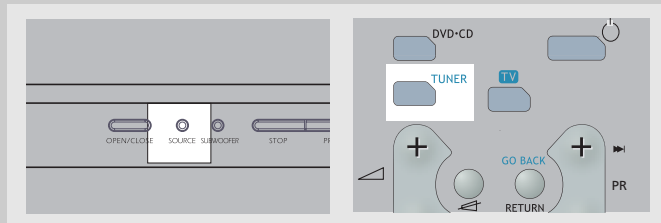

Radio

Operating the Radio

The receiver has a built-in tuner that allows for FM radio function.

Manual tuning

1. Connect the FM antenna accordingly.
2. Press **SOURCE** on the front of the unit until the tuner mode is selected. You may also directly press **TUNER** on the remote control.

3. When the FM station broadcasts Stereo sound, ST is displayed.

4. Tune to a station by pressing **TUNER +** or **TUNER -** on the remote control repeatedly until the desired station is found.

Alternatively, you can press and hold the same button for about one second to activate the automatic search function. In this mode the receiver will automatically tune frequencies until it finds a station.