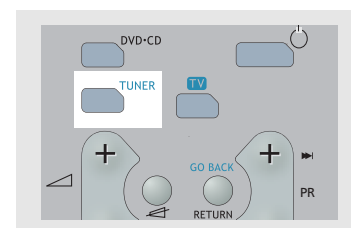

Note:

A weak signal can affect the "Automatic preset programming function" efficiency. Adjust the antenna for a better reception and for a more efficient search.

3. Radio frequencies will be browsed and radio stations stored automatically. When all the available radio stations are stored or if all 40 memory locations are full, the auto preset programming will stop.

Manual preset

1. Tune to a radio station (see "Manual tuning" on page 38 above for details)
2. Press **MENU** on the remote control. "PRESET" will appear on the display.