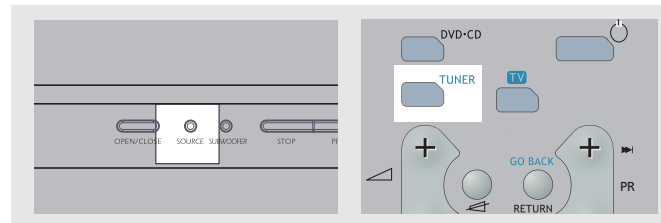

Automatic preset programming :

1. Press **SOURCE** on the main unit or **TUNER** on the remote repeatedly to select TUNER mode.

2. Press and hold **TUNER** for 3 seconds to start the automatic preset programming.