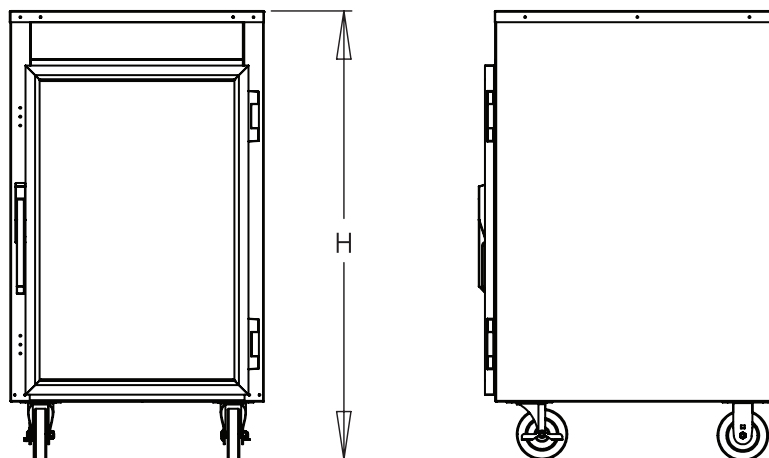

SPECIFICATIONS

Nine level holding and transport cabinet, Vulcan Hart Model No. VHA9. Heavy duty 20 gauge polished stainless steel cabinet. Four 5" casters, 2 swivel with brakes, 2 rigid. Polycarbonate door with heavy duty hinges, door latch mechanism, and gaskets. Interior pan supports are designed to accommodate pan covers for transporting, and are removable for easy cleaning. Accepts nine 18" x 26" pans or eighteen 12" x 20" x 2 3/4" pans.

Exterior Dimensions: 25 1/4" W x 30 3/4" D x 43 1/2" H

UL listed. UL listed to Canadian safety standards

Vulcan & Wolf Range

a division of ITW Food Equipment Group LLC

P.O. Box 696 ■ Louisville, KY 40201 ■ Toll-free: 1-800-814-2028 ■ Local: 502-778-2791 ■ Quote & Order Fax: 1-800-444-0602

VHA9

9 PAN AMBIENT HOLDING & TRANSPORT CABINET

CAPACITY		DIMENSIONS
18" X 26" PANS	12" X 20" PANS	EXTERIOR DIMENSIONS
9	18	25 1/4" W x 30 3/4" D x 43 1/2" H

Vulcan & Wolf Range reserves the right to change materials and specifications without notice.