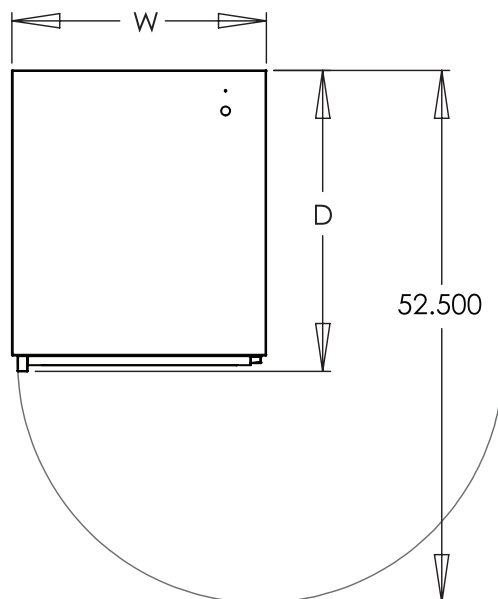

Exterior Dimensions: 25 1/4" W x 30 3/4" D x 43 1/2" H

UL listed. UL listed to Canadian safety standards

Vulcan & Wolf Range

a division of ITW Food Equipment Group LLC

P.O. Box 696 ■ Louisville, KY 40201 ■ Toll-free: 1-800-814-2028 ■ Local: 502-778-2791 ■ Quote & Order Fax: 1-800-444-0602

VHA9

9 PAN AMBIENT HOLDING & TRANSPORT CABINET

CAPACITY		DIMENSIONS
18" X 26" PANS	12" X 20" PANS	EXTERIOR DIMENSIONS
9	18	25 1/4" W x 30 3/4" D x 43 1/2" H

Vulcan & Wolf Range reserves the right to change materials and specifications without notice.