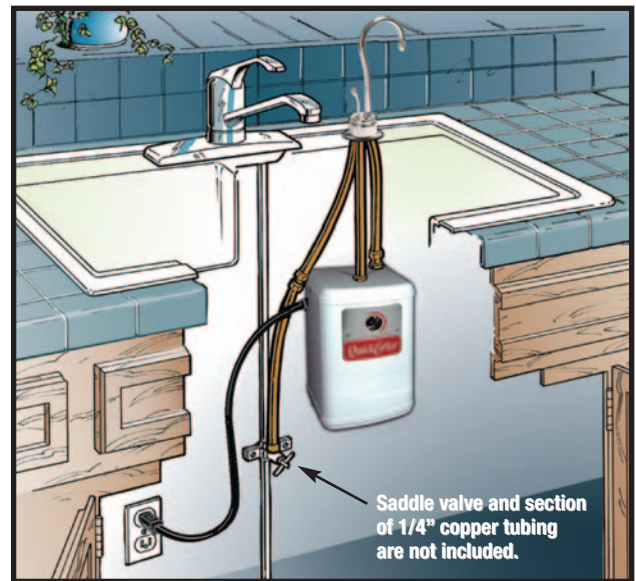

“OPEN VENT” FAUCETS

Tahoe Series (hot only)

Available in Chrome (H510-CH), Biscuit (H510-BQ), and White (H510-WT)

Laguna Series (hot only)

Available in Chrome (H520-CH), Biscuit (H520-BQ), and White (H520-WT)

Sonoma Series (hot only)

Available in Chrome (H610-CH), Brass (H610-BR), Satin Nickel (H610-SN), Biscuit (H610-BQ), and White (H610-WT)

Sierra Series (dual temperature)

Available in Chrome (D620-CH), Brass (D620-BR), Satin Nickel (D620-SN), Biscuit (D620-BQ), and White (D620-WT)

Coronado Series (hot only)

Available in Antique Copper (H710-AC), Polished Chrome (H710-CH), Brass (H710-BR), Satin Nickel (H710-SN), Biscuit (H710-BQ), White (H710-WT) and Oil Rubbed Bronze (H710-ORB)

Madera Series (dual temperature)

Available in Antique Copper (D720-AC), Polished Chrome (D720-CH), Brass (D720-BR), Satin Nickel (D720-SN), Biscuit (D720-BQ), White (D720-WT) and Oil Rubbed Bronze (D720-ORB)

TYPICAL INSTALLATION

Newport Series (hot only)

Available in Antique Copper (H730-AC), Polished Chrome (H730-CH), Satin Nickel (H730-SN), and Oil Rubbed Bronze (H730-ORB)

Monterrey Series (dual temperature)

Available in Antique Copper (D740-AC), Polished Chrome (D740-CH), Satin Nickel (D740-SN), and Oil Rubbed Bronze (D740-ORB)