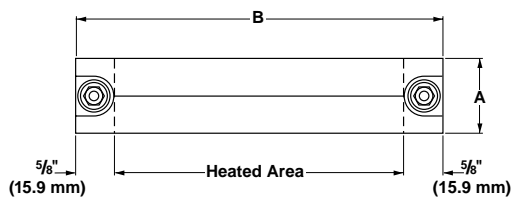

M I C A S T R I P H E A T E R S

Terminations

Types 1 through 6, as illustrated, show the placement of terminals for Watlow mica strip heaters. However, please note Type 3 terminals are not available on stock units. Placement is specified in terms of length, width and center-to-center dimensions. These dimensions are as follows:

Length:

Min: Type 1, 2, 3: 2 inches (50.8 mm)
Min: Type 4, 5, 6: 5½ inches (139.7 mm)
Max: 96^① inches (2438.4 mm)
Tolerance: ± $\frac{1}{16}$ inch (1.6 mm)

Width:

Min: Type 1, 2, 4, 5: $\frac{5}{8}$ inches (15.8 mm)
Min: Type 3, 6: 1½ inches (38.1 mm)
Max: 15 inches (381 mm)
Tolerance: ± $\frac{1}{16}$ inch (1.6 mm)

Thickness:

Nominal: $\frac{3}{16}$ inch (4.7 mm)

Types 4, 5 and 6 have $\frac{3}{8}$ inch x $\frac{1}{4}$ inch (9.5 mm x 6.3 mm) mounting slots. Letters A, B and C, called out in the illustrations, denote the following:
A = width, B = overall length, and
C = center-to-center dimensions on mounting slots.

^① Consult the factory if you need to exceed 96 inches (2438.4 mm).

Ordering Information

Please consult the Watlow Heaters catalog for specifics.

To order your stock mica heater, specify:

- Quantity
- Watlow code number

Availability

- Stock: Same day shipment
- Made-to-Order: If stock units do not meet application needs, Watlow can manufacture mica strip heaters to meet special requirements. Please consult a Watlow sales engineer or authorized distributor.

Type 1—Opposite Ends