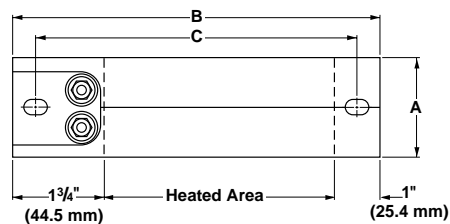

Thickness:

Nominal: $\frac{3}{16}$ inch (4.7 mm)

Types 4, 5 and 6 have $\frac{3}{8}$ inch x $\frac{1}{4}$ inch (9.5 mm x 6.3 mm) mounting slots. Letters A, B and C, called out in the illustrations, denote the following:
 A = width, B = overall length, and
 C = center-to-center dimensions on mounting slots.

Type 1—Opposite Ends

Type 2—Tandem

Type 3—Parallel Made-to-Order

Type 4—Opposite Ends with Holes

Type 5—Tandem with Holes

Type 6—Parallel with Holes

Free Manuals Download Website

<http://myh66.com>