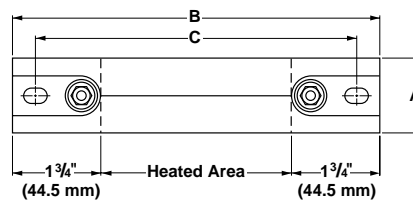

Thickness:

Nominal: $\frac{3}{16}$ inch (4.7 mm)

Types 4, 5 and 6 have $\frac{3}{8}$ inch x $\frac{1}{4}$ inch (9.5 mm x 6.3 mm) mounting slots. Letters A, B and C, called out in the illustrations, denote the following:
 A = width, B = overall length, and
 C = center-to-center dimensions on mounting slots.

Type 1—Opposite Ends

Type 2—Tandem

Type 3—Parallel Made-to-Order

Type 4—Opposite Ends with Holes

Type 5—Tandem with Holes

Type 6—Parallel with Holes

Free Manuals Download Website

<http://myh66.com>