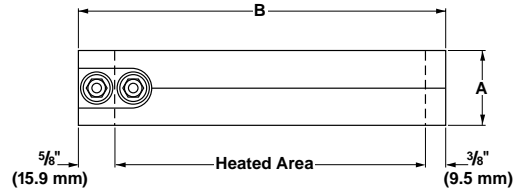

Type 2—Tandem