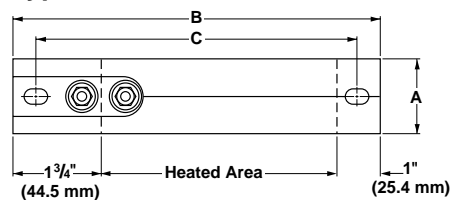

Thickness:

Nominal: $\frac{3}{16}$ inch (4.7 mm)

Types 4, 5 and 6 have $\frac{3}{8}$ inch x $\frac{1}{4}$ inch (9.5 mm x 6.3 mm) mounting slots. Letters A, B and C, called out in the illustrations, denote the following:
 A = width, B = overall length, and
 C = center-to-center dimensions on mounting slots.

Type 1—Opposite Ends

Type 2—Tandem

Type 3—Parallel Made-to-Order

Type 4—Opposite Ends with Holes

Type 5—Tandem with Holes

Type 6—Parallel with Holes

Free Manuals Download Website

<http://myh66.com>