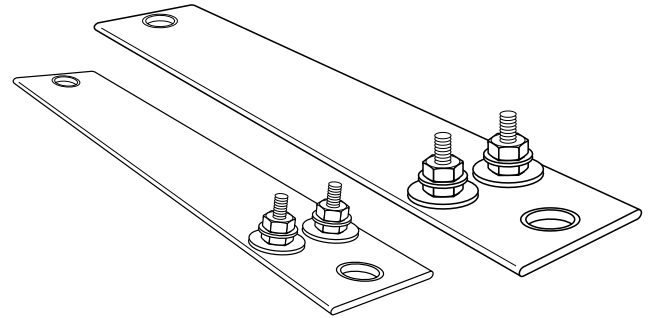

Economical and Reliable Source for Industrial Equipment

The Watlow mica strip heater is an economical and reliable source of heat for industrial equipment. A mere 15 mils (0.4 mm) thick mica insulator on both sides of the resistance element provides complete electrical insulation and offers little resistance to efficient heat flow. Plus mica withstands high voltage spikes, resists moisture and is inert to most chemicals. UL® component recognition is available for applications to 900°F (480°C) sheath temperature, file number E52951.

Performance Capabilities

- Sheath temperatures to 900°F (480°C) on zinc-coated units
- Sheath temperatures of 1200°F (650°C) on stainless steel units
- Watt densities to 55 W/in² (8.5 W/cm²)
- Maximum voltage 480V~(ac)

- Material gives the heater rigidity and improves emissivity

Optional stainless steel sheath

- Available for more corrosive atmosphere

Nickel-plated steel terminal posts

- Posts are securely riveted to ensure a positive, trouble-free connection to the resistance circuit

Thickness:

Nominal: $\frac{3}{16}$ inch (4.7 mm)

Types 4, 5 and 6 have $\frac{3}{8}$ inch x $\frac{1}{4}$ inch (9.5 mm x 6.3 mm) mounting slots. Letters A, B and C, called out in the illustrations, denote the following:
 A = width, B = overall length, and
 C = center-to-center dimensions on mounting slots.