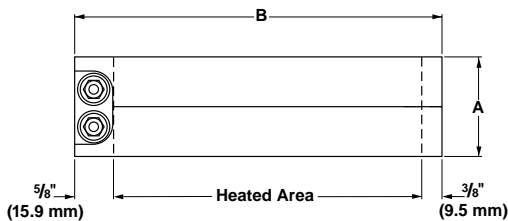

Type 3—Parallel Made-to-Order