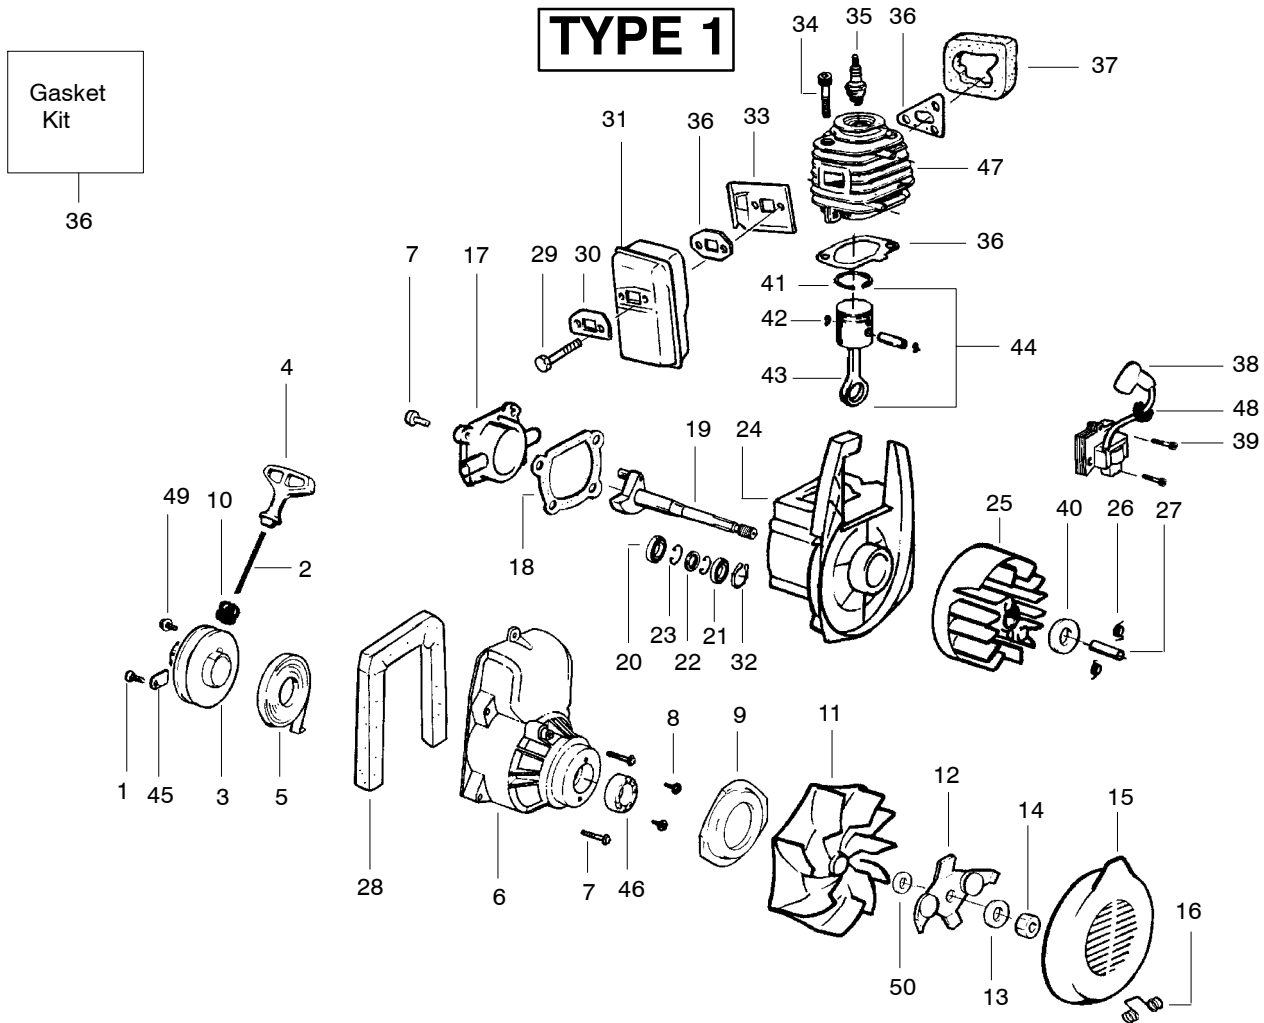

Ref.	Part No.	Description	Ref.	Part No.	Description	Ref.	Part No.	Description
1.	530015880	Screw	25.	530071268	Flywheel Ass'y. (Incl. 26)	46.	530032108	Bearing Cylinder
2.	530069232	Rope Kit	26.	530023817	Spring-Starter Dog	47.	530069865	Grommet-Ign. Module
3.	530069885	Starter Pulley Kit	27.	530016190	Flywheel Spacer	48.	530019182	Screw-Starter Pulley
4.	530049488	Starter Handle	28.	530049713	Foam Seal	49.	530016080	Washer-Belleville
5.	530042086	Starter Spring	29.	530016203	Muffler Bolt	50.	530016240	Washer-Belleville
6.	530054114	Fan Housing	30.	530049454	Muffler Cover Plate			
7.	530015810	Screw	31.	530052241	Muffler Ass'y.	Not Shown		
8.	530015815	Screw	32.	530015941	Retainer Ring-C'chaft			
9.	530019240	O-Ring	33.	530049502	Muffler Shield		530084404	Warning Decal
10.	530029182	Eyelet	34.	530015953	Screw		530069914	Spark Arrestor Kit (Optional)
11.	530069817	Impeller (Incl. 10)	35.	530030074	Spark Plug (RCJ-8Y)			
12.	530095461	Mulch Blade Ass'y. Model 2000	36.	530069813	Gasket Kit			
13.	530016279	Washer-Flat Model 1850	37.	530019247	Air Dam			
14.	530626605	Nut	38.	530039163	Ignition Module			
15.	530049313	Inlet Door	39.	530016208	Bolt			
16.	530402043	Spring-Return Cover	40.	530015127	Washer			
17.	530049297	Crankcase Cover	41.	530049903	Piston Ring (2)			
18.	530019181	Gasket-Crankcase Shroud	42.	530015162	Retainer			
19.	530049429	Crankshaft Ass'y.	43.	530069945	Connecting Rod Ass'y.			
20.	530032125	Inner Bearing	44.	530069812	Piston Kit (Incl. 41 & 42)			
21.	530032124	Outer Bearing	45.	530016226	Pulley Retainer			
22.	530019179	Crankcase Seal						
23.	530015945	Retaining Ring						
24.	530069818	Crankcase Ass'y. (Incl. 20-23)						

✓ = NEW PART NUMBER FOR THIS IPL

* = REFER TO THE SERVICE REFERENCE INDICATED FOR MORE INFORMATION. (LOCATED AT END OF IPL)