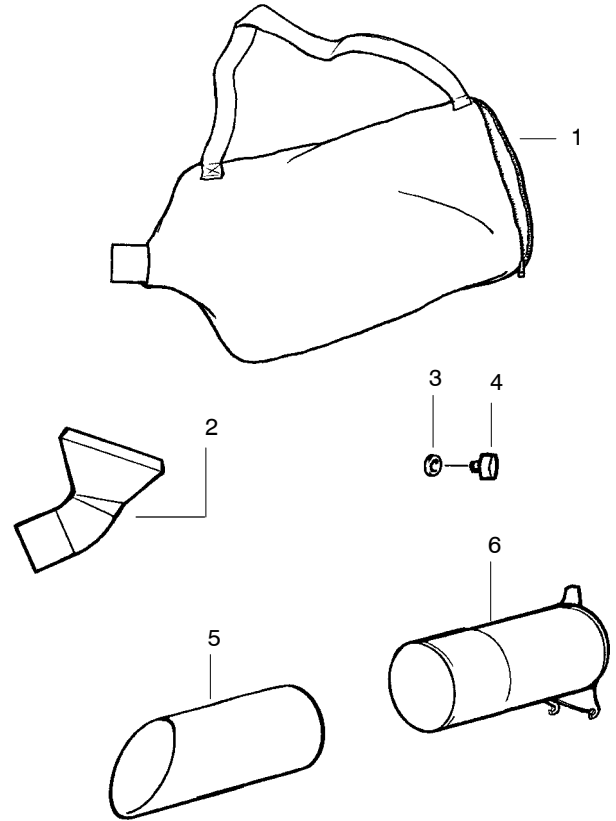

TYPE 1,2,3

Vacuum Tube Ass'y.

Ref.	Part No.	Description
1.	530095564	Assy-Vac. Bag w/strap
2.	530095470	Tube-Elbow Vac
3.	530049686	Retainer-Vac Tube Knob
4.	530016322	Knob
5.	530094476	Tube-Lower Vac
6.	*****	Tube-Upper Vac

TYPE 2,3 ONLY

Please refer to the service note at the end of the IPL before ordering parts.