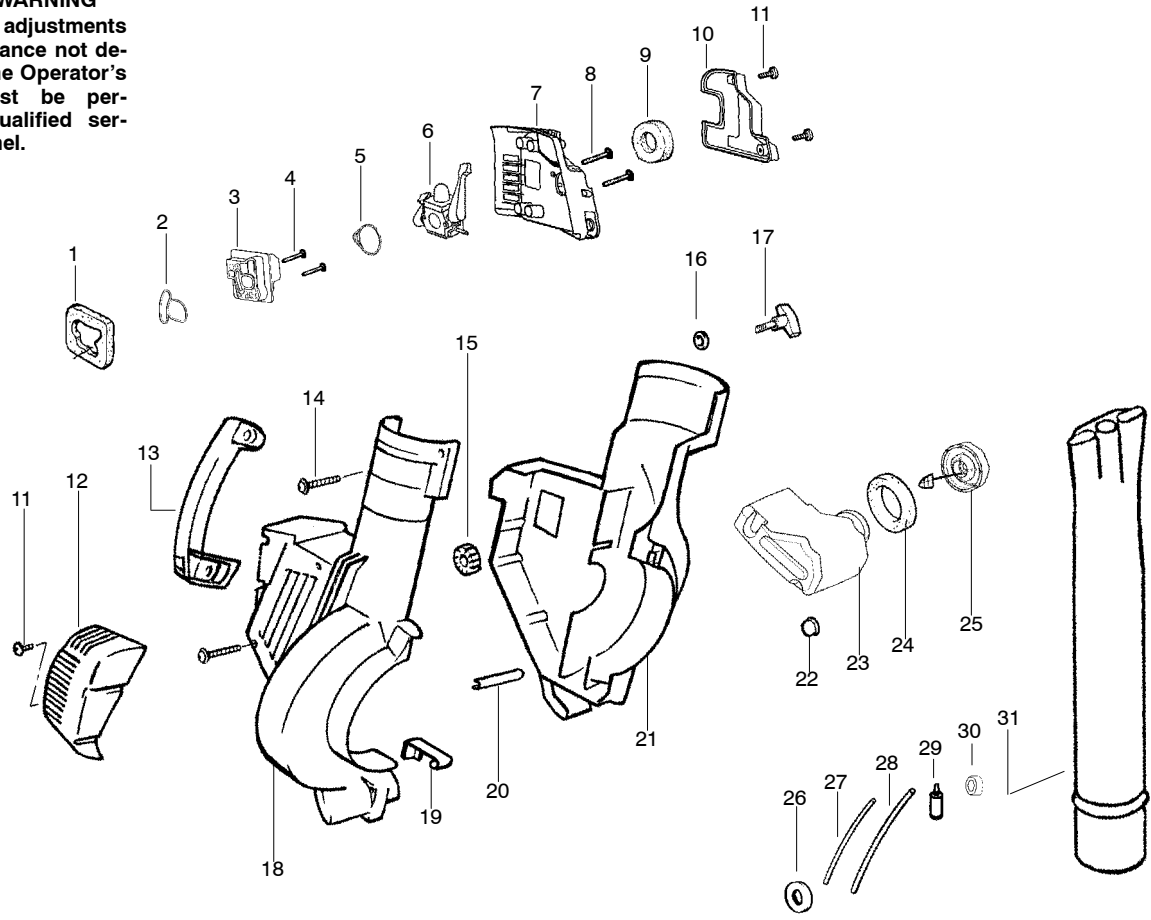

TYPE 3	Please refer to the service note at the end of the IPL before ordering parts.

WARNING

All repairs, adjustments and maintenance not described in the Operator's Manual must be performed by qualified service personnel.

Ref.	Part No.	Description	Ref.	Part No.	Description
1.	530071459	Air Dam (kit)	20.	530049617	Guide- Starter Rope
2.	530071458	Gasket-Adapter (kit)	21.	530056683	Housing-Left
3.	530035561	Carburetor Adaptor	22.	530036792	Isolator-Crankcase
4.	530016309	Screw	23.	530049491	Assy-Fuel Tank
5.	530071458	Gasket-Carburetor (kit)	24.	530049527	Gasket-Fuel Tank
6.	---	Kit-Carb Ass'y.	25.	530049386	Fuel Cap w/Retainer
	530071465	(C1Q-W11)	26.	530049656	Grommet-Shroud
	530071632	(C1Q-W11C)	27.	530069247	Kit-Line Carb/Purge
	530071775	(WT-606)	28.	530069216	Kit-Line Tank/Purge
7.	530056629	Air Box	29.	530095646	Assy-Fuel Pick-up
8.	530015849	Screw-Carb.	30.	530071459	Grommet-Fuel line (kit)
9.	530049383	Filter-Air	31.	----	Tube - Blower
10.	530056581	Cover-Air Filter		530095597	BV - 1850
11.	530016349	Screw		530095593	BV - 2000
12.	530056641	Guard-Muffler			Not Shown
13.	530095469	Handle		530163804	Operator Manual
14.	530015886	Screw		530057414	Warning Decal
15.	530049323	Isolator		530057215	Decal-Start Inst.
16.	530015197	Nut			
17.	530016322	Knob-Blower			
18.	530056682	Housing-Right			
19.	530402044	Spring-Cover Latch			

✓ = NEW PART NUMBER FOR THIS IPL   * = REFER TO THE SERVICE REFERENCE INDICATED FOR MORE INFORMATION. (LOCATED AT END OF IPL)