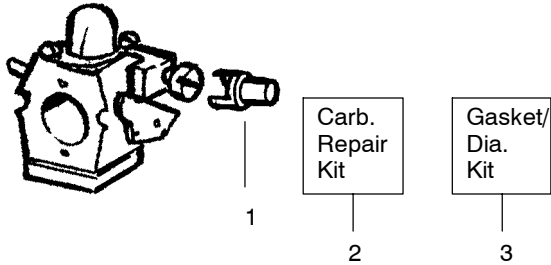

TYPE 1 ONLY

Carburetor Assembly Part # 530069924 - (WA-229)

Key No.	Part No.	Description
1	530038403	Limiter Cap
2	530069842	Carburetor Repair Kit
3	530069845	Gasket/Diaphragm Kit