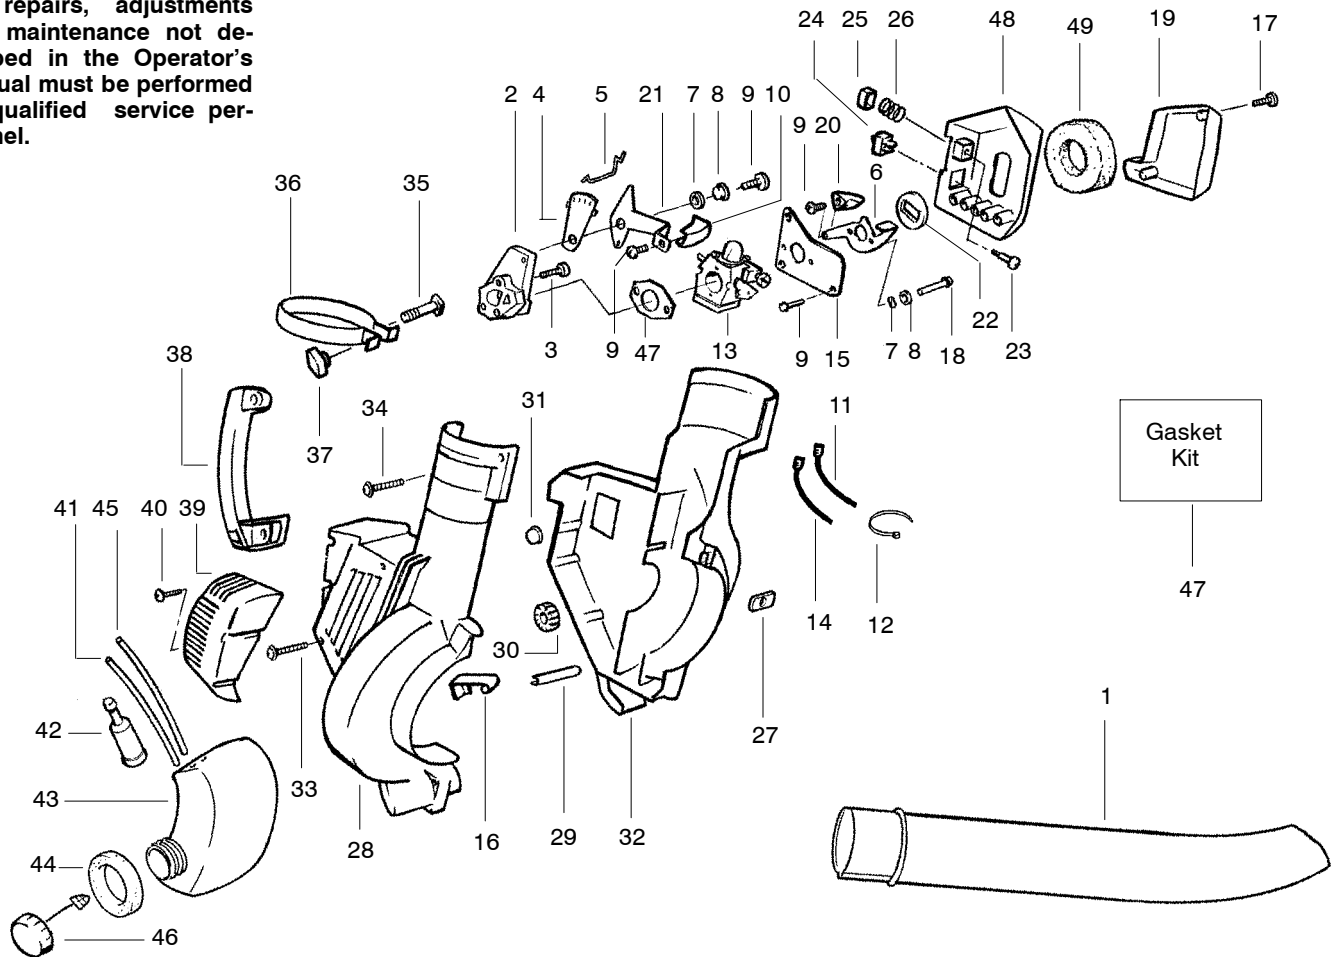

## TYPE 1

Ref.	Part No.	Description	Ref.	Part No.	Description
1.	---	Blower Tube Model 1850 530095597 Model 2000 530095593	27.	530016207	Nut
2.	530049322	Carburetor Adaptor	28.	530049883	Housing-Right
3.	530016014	Screw	29.	530049617	Guide Starter Rope
4.	530049526	Throttle Plate	30.	530049323	Isolator
5.	530049324	Throttle Linkage	31.	530036792	Isolator
6.	530049834	Choke Lever	32.	530049882	Housing-Left
7.	530015254	Washer	33.	530015886	Screw
8.	530015852	Choke Spacer	34.	530015880	Screw
9.	530015775	Screw	35.	530015820	Bolt
10.	530049837	Knob-Throttle Lever	36.	530095592	Clamp-Blower Tube
11.	530049495	Leadwire-Switch	37.	530049885	Knob
12.	530049494	Wire Clamp	38.	530095469	Handle
13.	530069924	Carburetor Ass'y. (WA-229)	39.	530049879	Muffler Cover
14.	530049496	Leadwire-Ground	40.	530015880	Screw
15.	530052293	Choke Plate	41.	530069247	Line Kit-Carb/Purge
16.	530402044	Spring Cover Latch	42.	530014362	Fuel Pick-up Ass'y.
17.	530015957	Screw	43.	530049491	Fuel Tank Ass'y.
18.	530015849	Screw	44.	530049527	Gasket-Fuel Tank
19.	530049315	Air Box Cover	45.	530069216	Line Kit-Tank/Purge
20.	530049836	Knob-Choke Lever	46.	530049386	Fuel Cap w/Retainer
21.	530049325	Throttle Lever	47.	530069813	Gasket Kit
22.	530019246	Filter-Choke Plate	48.	530049316	Air Box
23.	530016211	Retainer-Purge Button	49.	530049383	Air Filter
24.	530069572	Switch	Not Shown		
25.	530049838	Purge Button		530087688	Operator Manual
26.	530016212	Spring-Purge Button		530084403	Engine Stop Decal

✓ = NEW PART NUMBER FOR THIS IPL

\* = REFER TO THE SERVICE REFERENCE INDICATED FOR MORE INFORMATION. (LOCATED AT END OF IPL)

PARTS LIST NO. 530087900		<b>WEED EATER®</b> PARTS LIST	MODEL(s) BV1850 / BV2000
DATE 9/20/05	REPLACES 530087900-12/18/03		Note: Illustration may differ from actual model due to design changes