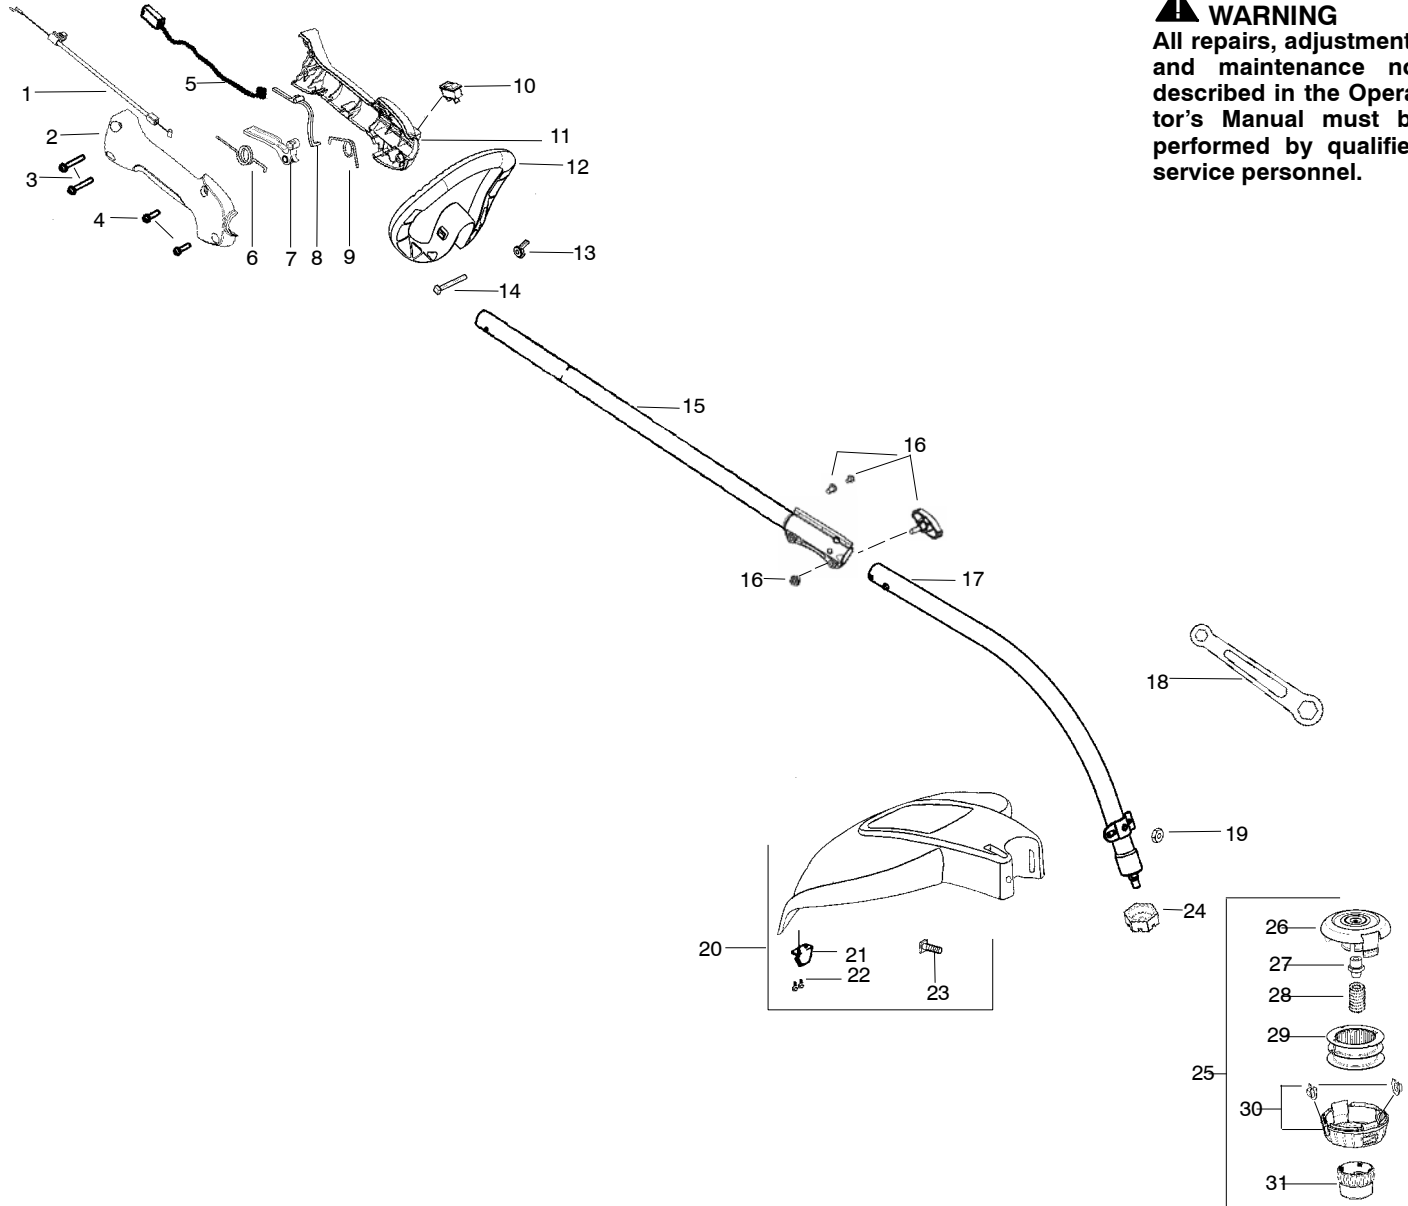

PARTS LIST NO. 545164384		WEED EATER® PARTS LIST	MODEL(s) WT250CLS (RoW)
DATE 7/29/11	Replaces 545164384 - 6/30/10		Note: Illustration may differ from actual model due to design changes

⚠ WARNING
All repairs, adjustments and maintenance not described in the Operator's Manual must be performed by qualified service personnel.

Ref.	Part No.	Description	Ref.	Part No.	Description	Ref.	Part No.	Description
1.	545044301	Assy-Throttle Cable	17.	576028302	Kit-Lower Shaft			
2.	545012902	Hsg.-Throttle (RH)	18.	530056401	Wrench			
3.	530016406	Screw	19.	530015197	Nut			
4.	530015814	Screw	20.	545006021	Kit-Shield Assy. (Incl. 18,19,21,22,23)			
5.	530054183	Assy.-Wire	21.	530052286	Limiter-Line			
6.	545067201	Spring-Trigger	22.	530015814	Screw			
7.	545013001	Trigger-Throttle	23.	530015820	Bolt			
8.	545013101	Lockout-Throttle	24.	545017404	Dustcup			
9.	545015201	Spring-Lockout	25.	537419205	Assy-TNG7 (Incl. 26, 27,28,29,30,31)	✓	115272826	Operator Manual (ENG/SP)
10.	530069572	Kit-Switch	26.	537419303	Housing	✓	115272956	(RUSSIAN)
11.	545013201	Hsg. Throttle (LH)	27.	537419901	Adapter	✓	577925101	Decal-Warning
12.	530058583	Assy-Handle(Incl. 13,14)	28.	537338801	Spring P25	✓	577925201	Decal- Trimmer Att. Warning
13.	530016152	Wingnut	29.	545080801	Assy-Wound Spool			
14.	530015786	Bolt	30.	545003365	Kit-Cover and Eyelet			
15.	575260801	Kit-Upper Shaft (Incl. flex, clamp & 16)	31.	537419601	Knob P25			
16.	575291801	Kit - Knob/Screw						