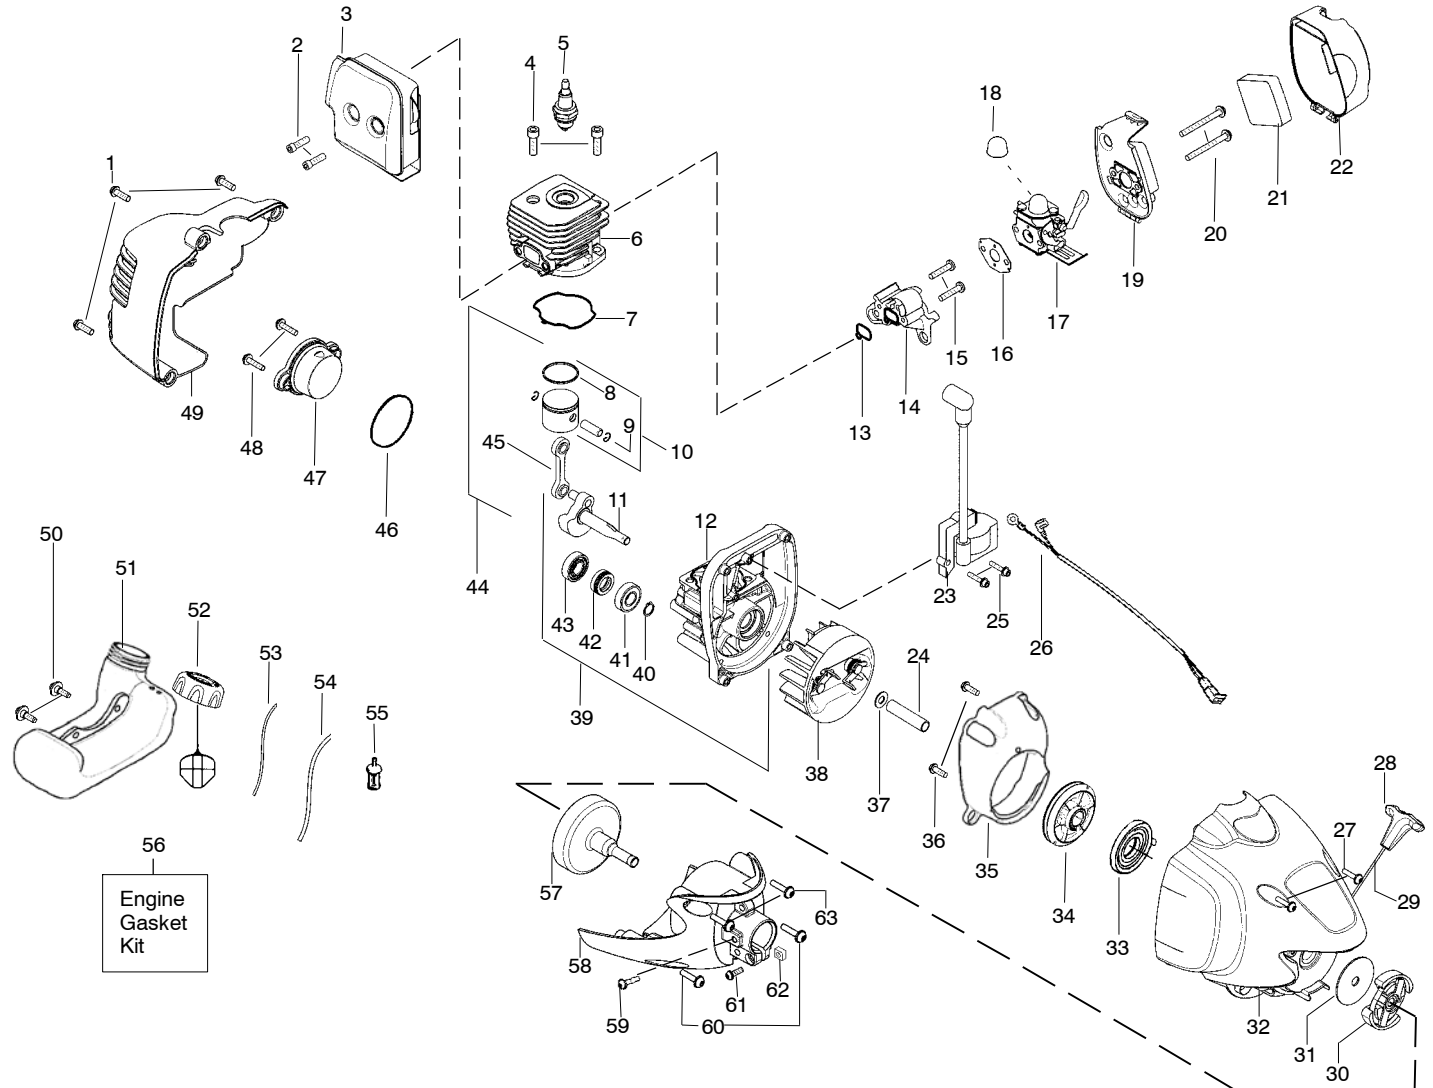

Ref.	Part No.	Description	Ref.	Part No.	Description	Ref.	Part No.	Description
1.	530015880	Screw	21.	530036575	Foam-Air Filter	44.	530071785	Kit-piston/rod (Incl. 10,45)
2.	530058982	Bolt-Muffler	22.	530057545	Cover-Air Box	45.	530069945	Kit-Conn. Rod
3.	530059825	Assy-Muffler/Shield (Incl. 2)	23.	530035505	Ignition Module	46.	530071750	O-Ring-C'case (kit)
4.	530015953	Screw-Cylinder	24.	530059758	Spacer-Flywheel	47.	530057954	Assy-Plug (incl.46)
5.	952030249	Spark Plug (RCJ 6Y)	25.	530016357	Screw	48.	530016386	Screw
6.	530012541	Cylinder	26.	545015601	Assy-Switch wire	49.	530057539	Shroud-Rear
7.	530071750	Seal-Cyl/Carb. (kit)	27.	530016386	Screw	50.	530016445	Retainer-Tank
8.	530055120	Piston Ring	28.	530054834	Handle-Starter	51.	530057974	Assy-Fuel Tank (incl. filter, lines & fuel cap)
9.	530015162	Retainer-Piston Pin	29.	545050409	Kit - Rope	52.	530057973	Assy-Fuel Cap
10.	530071833	Kit - Piston (Incl. 8, 9)	30.	530055122	Assy-Clutch	53.	530069247	Kit-Fuel Line (Small)
11.	530012579	Assy-Crankshaft	31.	530094189	Washer-Clutch	54.	530069216	Kit-Fuel Line (Large)
12.	530012582	Assy-Crankcase (Incl. 41,42,43)	32.	530059920	Assy.-Fan Hsg	55.	530095646	Assy-Fuel Pickup
13.	530071750	Seal-Cyl/Carb. (kit)	33.	545054901	Spring-Starter	56.	530071750	Kit-Engine Gasket (Incl. 7,13,16,46)
14.	530057547	Adapter-Carb.	34.	545050407	Kit-Starter Pulley	57.	530150247	Assy-Clutch Drum
15.	530016441	Screw	35.	545080601	Baffle	58.	545077301	Assy-Clutch Cover (Incl. 61,62)
16.	530071750	Gasket-Carb. (kit)	36.	530015880	Screw	59.	530016319	Screw-Align
17.	530071811	Kit-Carb.(C1U-W19)	37.	530016463	Washer-Clutch Flat	60.	530015772	Screw
(Note: Repair kits are not available for this carburetor)			38.	530039243	Assy-Flywheel	61.	530016381	Screw 12-24
18.	530058709	Bulb-Purge	39.	545102101	Assy-C'case & C'shaft (Incl. 11,12,40)	62.	530016382	Nut 12-24
19.	530059246	Air Box	40.	530015941	Retain. Ring-C'shaft	63.	530015814	Screw
20.	530016429	Screw	41.	530055728	Outer Bearing			
			42.	530019264	Seal-C'shaft			
			43.	530032125	Inner Bearing			

↗ = NEW PART NUMBER FOR THIS IPL

* = REFER TO THE SERVICE REFERENCE INDICATED FOR MORE INFORMATION. (LOCATED AT END OF IPL)