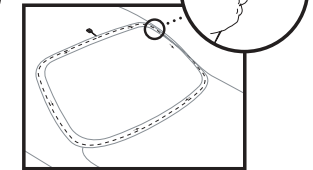

Fig.2

Push cable under molding

Installation Instructions::

1. 1 Make sure the installation location is clean and dry.
2. 2 To install the antenna tail, place it against the antenna and route cable into the cable channel. Take the tail adhesive and remove the backing from one side. Place firmly onto the back of the tail over the routed cable. Then, remove the backing from the other side of the adhesive.
3. 3 Place the SIR-Mini with tail on your roof or trunk in the predetermined antenna location **(as shown in Fig.1)** and press down firmly to secure antenna tail.
4. 4 Route the antenna cable to the SIRIUS receiver. Avoid blocked passages and any obstructions that could kink, crimp, twist, or chafe the cable. If the antenna is located on your vehicle roof then it is necessary to push the cable under the rear window molding. **(as shown in Fig.2)**
5. 5 Connect the SIR-Mini into the antenna input on the back of your SIRIUS receiver.
6. 6 Please refer to your SIRIUS receiver owner's manual to activate SIRIUS service and complete your SIRIUS system installation.

Limited Warranty