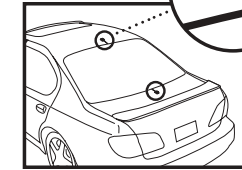

Pre Installation::

- The antenna has a magnetic base and must be installed on a conductive metal surface on the outside of the vehicle.
- Position the antenna in such a way that it will be free of mechanical (i.e. an outward-opening moon roof) and line-of-sight obstructions such as roof racks, luggage boxes, etc. In these instances, consider positioning the antenna offset from the vehicle centerline.
- Recommended installation locations are the roof of the vehicle above the rear window or on the top of the trunk near the rear window. **(as shown in Fig.1)**

Fig.1

Predetermined antenna locations