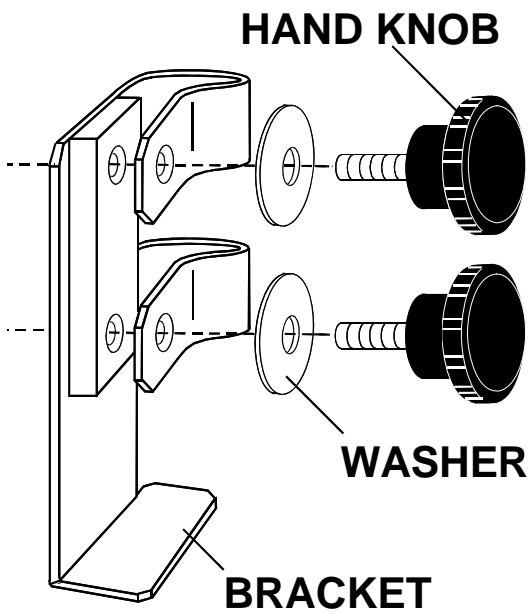

Components

- Universal Stadium Antenna Mounting Plate
- Antenna Mast Bracket Assembly
- Antenna Bracket Hardware Kit
 - 2 - U-bolts
 - 4 - Flat and Lock washers
 - 4 - Hex Nuts
 - 2 - Lag Screws
 - 4 - Wing Nuts

Figure 1
Universal Stadium Mounting Plate

Figure 2
Antenna Mast Bracket Assembly

Antenna Mast Bracket Assembly

Figure 3

Figure 4

Figure 5

Assembly

Insert hand knob with 3/8" flat washer into antenna mast bracket assembly, see Figure 3.

Insert retaining ring into groove on hand knob under loop strap on antenna mast bracket, see Figure 4. Repeat following step for remaining hand knob.

Universal Stadium Mounting Plate and Antenna Mast Bracket Assembly

Hole alignment will be off center to right side.

Hole alignment will be off center to left side.

U-clamps or lag screws may be used for permanent mounting

Figure 6
Mounting Holes

Vertical

Horizontal

Table

Figure 7
Mounting Suggestions