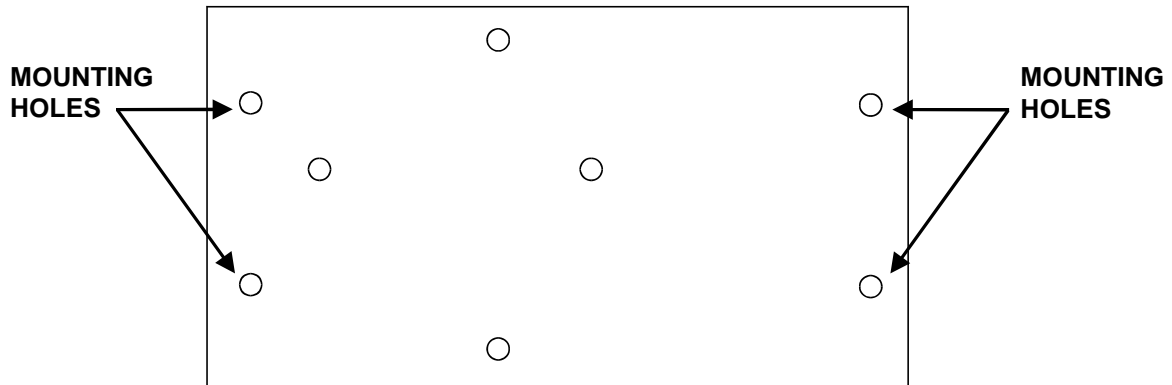

Figure 1
Universal Stadium Mounting Plate

Figure 2
Antenna Mast Bracket Assembly

Antenna Mast Bracket Assembly

Figure 3

Figure 4

Figure 5

Assembly

Insert hand knob with 3/8" flat washer into antenna mast bracket assembly, see Figure 3.

Insert retaining ring into groove on hand knob under loop strap on antenna mast bracket, see Figure 4. Repeat following step for remaining hand knob.

Universal Stadium Mounting Plate and Antenna Mast Bracket Assembly

Hole alignment will be off center to right side.

Hole alignment will be off center to left side.

U-clamps or lag screws may be used for permanent mounting

Figure 6
Mounting Holes

Vertical

Horizontal

Table

Figure 7
Mounting Suggestions