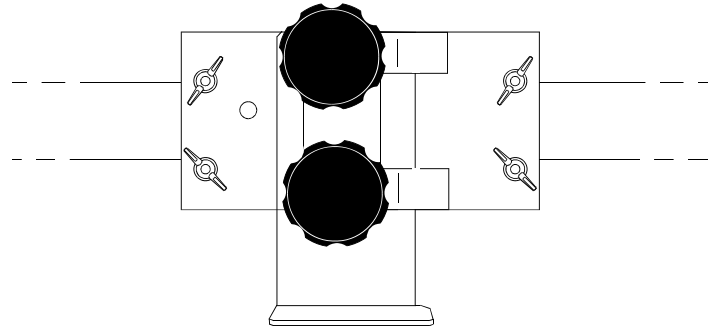

Insert retaining ring into groove on hand knob under loop strap on antenna mast bracket, see Figure 4. Repeat following step for remaining hand knob.

Universal Stadium Mounting Plate and Antenna Mast Bracket Assembly

Hole alignment will be off center to right side.

Hole alignment will be off center to left side.

U-clamps or lag screws may be used for permanent mounting

Figure 6
Mounting Holes

Vertical

Horizontal

Table

Figure 7
Mounting Suggestions