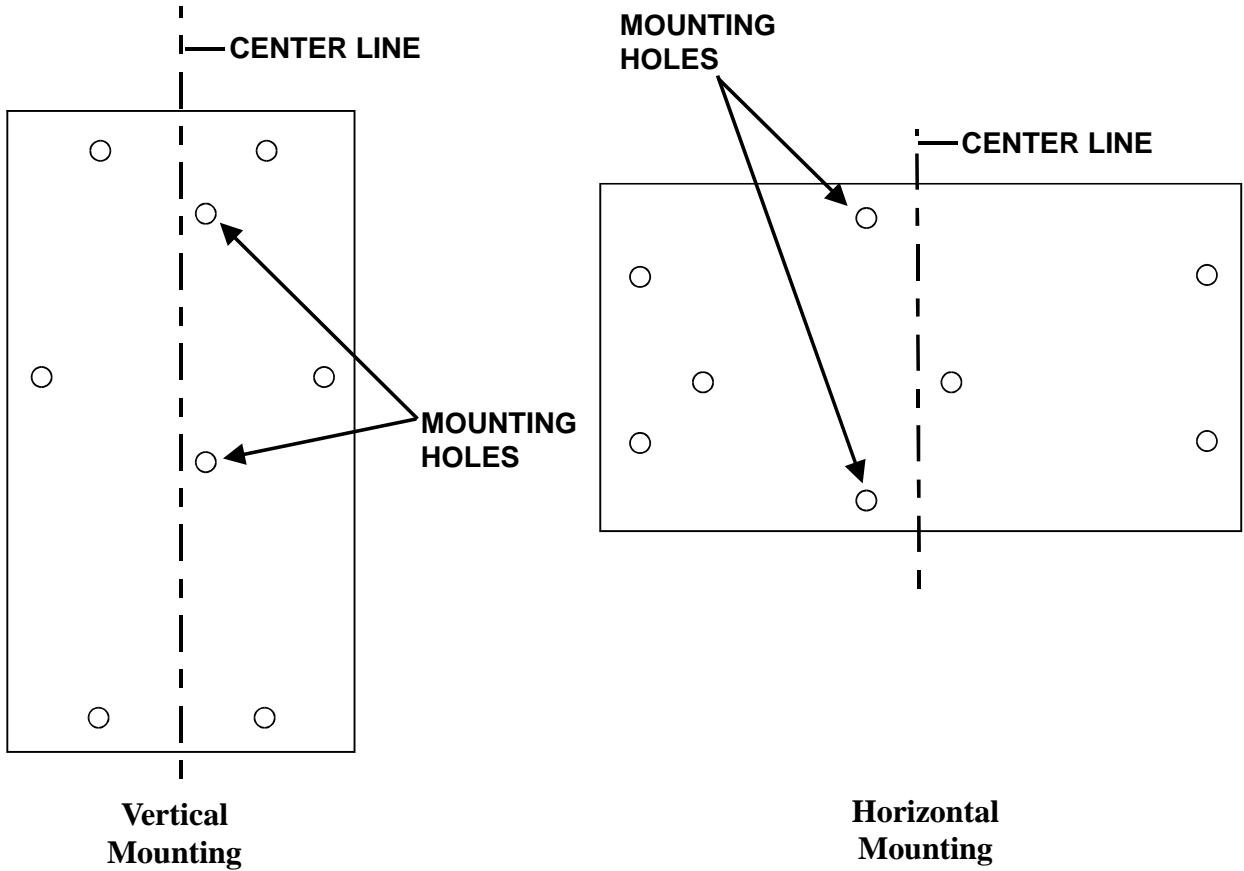

INSTRUCTION MANUAL

General Description

The ALP-600 Antenna Bracket Kit is a configuration of aluminum brackets with mounting hardware used to securely hold the ALP-600 Telescoping Antenna Mast.

The Universal Stadium Mounting Plate, (Figure 1) can be mounted vertically or horizontally depending upon the object in which it is mounted to. The Antenna Mast Bracket Assembly, (Figure 2) then easily attaches to the previously mounted plate by turning the hand knobs until tight.

Figure 1
Universal Stadium Mounting Plate

Figure 2
Antenna Mast Bracket Assembly

Antenna Mast Bracket Assembly

Figure 3

Figure 4

Figure 5

Assembly

Insert hand knob with 3/8" flat washer into antenna mast bracket assembly, see Figure 3.

Insert retaining ring into groove on hand knob under loop strap on antenna mast bracket, see Figure 4. Repeat following step for remaining hand knob.

Universal Stadium Mounting Plate and Antenna Mast Bracket Assembly

Hole alignment will be off center to right side.

Hole alignment will be off center to left side.

U-clamps or lag screws may be used for permanent mounting

Figure 6
Mounting Holes

Vertical

Horizontal

Table

Figure 7
Mounting Suggestions