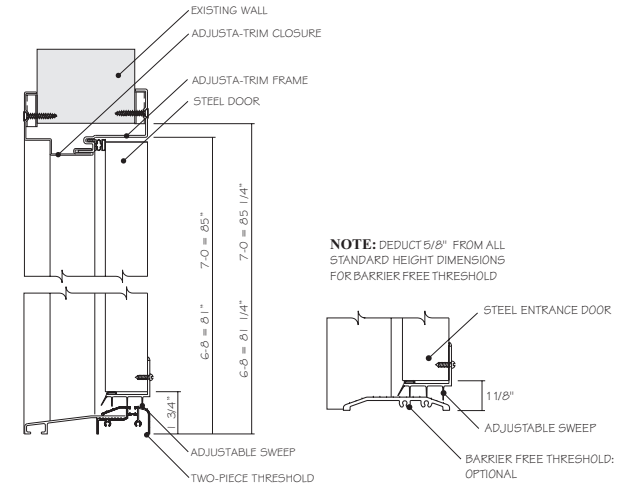

Therma-Tru® Light Commercial/Multi-Family - Adjusta-Trim® Frames - Double

HARDWARE LOCATIONS

FRAME DETAIL

AVAILABLE THRESHOLDS

NOMINAL FRAME OPENING	ROUGH OPENING WIDTH	ROUGH OPENING HEIGHT - STD	ROUGH OPENING HEIGHT - BARRIER FREE	ROUGH OPENING HEIGHT - NO SILL OPTION
4-0 x 6-8	49 1/2"	80 3/4"	80 1/8"	79 3/4"
5-0 x 6-8	61 1/2"	80 3/4"	80 1/8"	79 3/4"
5-4 x 6-8	65 1/2"	80 3/4"	80 1/8"	79 3/4"
6-0 x 6-8	73 1/2"	80 3/4"	80 1/8"	79 3/4"
4-0 x 7-0	49 1/2"	84 1/4"	83 5/8"	83 1/4"
5-0 x 7-0	61 1/2"	84 1/4"	83 5/8"	83 1/4"
5-4 x 7-0	65 1/2"	84 1/4"	83 5/8"	83 1/4"
6-0 x 7-0	73 1/2"	84 1/4"	83 5/8"	83 1/4"