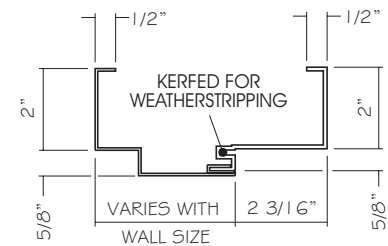

ADJUSTA-TRIM FRAMES

THRESHOLDS	WEATHERSTRIPPING	STRIKE PREPS	HINGES	FIRE RATINGS
Two-Piece	X	Lip Strike w/ Opt. Deadbolt	X	"B" Rating 1 1/2 Hour
Barrier Free	X	T-Strike w/ Opt. Deadbolt	X	"C" Rating 3/4 Hour
Frost Break Inswing: FBI		4 7/8" ANSI w/ Opt. Deadbolt	X	No Rating
Frost Break Outswing: FBO		4 7/8" ANSI w/ Multi-Deadbolt	X