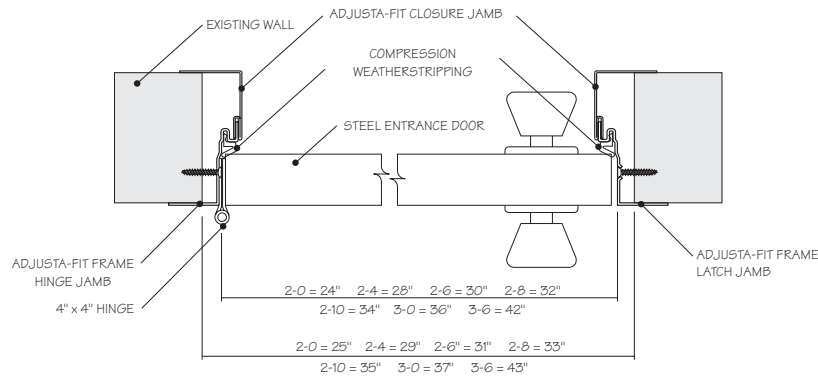

HARDWARE LOCATIONS

UNDERCUT OPTIONS:

STANDARD - 1 3/4"

PUBLIC ACCESS - 1 1/8"

NO SILL OPTION - 3/4"

JOB NUMBER	
PROJECT	
LOCATION	
SHEET NUMBER	OF

Therma-Tru® Light Commercial/Multi-Family - Custom Elevations/Applications

JOB NUMBER	
PROJECT	
LOCATION	
SHEET NUMBER	OF

Therma-Tru® Light Commercial/Multi-Family - Adjusta-Fit® Frames - Single

HARDWARE LOCATIONS

FRAME DETAIL

AVAILABLE THRESHOLDS

ADJUSTA-FIT KERFED FRAME

NOMINAL FRAME OPENING	ROUGH OPENING WIDTH	ROUGH OPENING HEIGHT - STD	ROUGH OPENING HEIGHT - BARRIER FREE	ROUGH OPENING HEIGHT - NO SILL OPTION
2-0 x 6-8	25"	80 3/4"	80 1/8"	79 3/4"
2-4 x 6-8	29"	80 3/4"	80 1/8"	79 3/4"
2-6 x 6-8	31"	80 3/4"	80 1/8"	79 3/4"
2-8 x 6-8	33"	80 3/4"	80 1/8"	79 3/4"
2-10 x 6-8	35"	80 3/4"	80 1/8"	79 3/4"
3-0 x 6-8	37"	80 3/4"	80 1/8"	79 3/4"
3-6 x 6-8	43"	80 3/4"	80 1/8"	79 3/4"
2-0 x 7-0	25"	84 1/4"	83 5/8"	83 1/4"
2-4 x 7-0	29"	84 1/4"	83 5/8"	83 1/4"
2-6 x 7-0	31"	84 1/4"	83 5/8"	83 1/4"
2-8 x 7-0	33"	84 1/4"	83 5/8"	83 1/4"
2-10 x 7-0	35"	84 1/4"	83 5/8"	83 1/4"
3-0 x 7-0	37"	84 1/4"	83 5/8"	83 1/4"
3-6 x 7-0	43"	84 1/4"	83 5/8"	83 1/4"