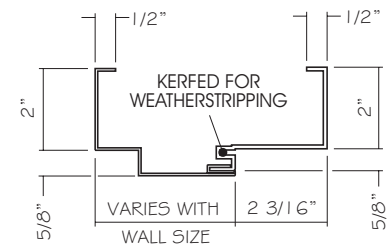

ADJUSTA-TRIM FRAMES

THRESHOLDS	WEATHERSTRIPPING	STRIKE PREPS	HINGES	FIRE RATINGS
Two-Piece	X	Lip Strike w/ Opt. Deadbolt	X	"B" Rating 1 1/2 Hour
Barrier Free	X	Compression	X	"C" Rating 3/4 Hour
Frost Break Inswing: FBI		4 7/8" ANSI w/ Opt. Deadbolt	X	No Rating
Frost Break Outswing: FBO		4 7/8" ANSI w/ Multi-Deadbolt	X