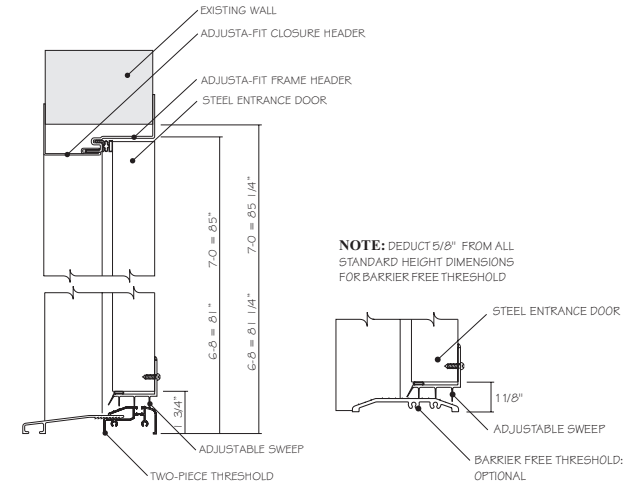

ADJUSTA-FIT FRAMES

THRESHOLDS	
	TWO PIECE
	BARRIER FREE
HINGES	
	REMOVABLE PIN
	NON-REMOVABLE PIN
	SPRING LOADED
	BALL BEARING
LATCH PREPS	
	4 7/8" ANSI (STD)
	T-STRIKE w/ DEADBOLT

Therma-Tru® Light Commercial/Multi-Family - Adjusta-Fit® Frames - Double

HARDWARE LOCATIONS

FRAME DETAIL

AVAILABLE THRESHOLDS

ADJUSTA-FIT KERFED FRAME

NOMINAL FRAME OPENING	ROUGH OPENING WIDTH	ROUGH OPENING HEIGHT - STD	ROUGH OPENING HEIGHT - BARRIER FREE	ROUGH OPENING HEIGHT - NO SILL OPTION
4-0 x 6-8	49 1/2"	80 3/4"	80 1/8"	79 3/4"
5-0 x 6-8	61 1/2"	80 3/4"	80 1/8"	79 3/4"
5-4 x 6-8	65 1/2"	80 3/4"	80 1/8"	79 3/4"
6-0 x 6-8	73 1/2"	80 3/4"	80 1/8"	79 3/4"
4-0 x 7-0	49 1/2"	84 1/4"	83 5/8"	83 1/4"
5-0 x 7-0	61 1/2"	84 1/4"	83 5/8"	83 1/4"
5-4 x 7-0	65 1/2"	84 1/4"	83 5/8"	83 1/4"
6-0 x 7-0	73 1/2"	84 1/4"	83 5/8"	83 1/4"