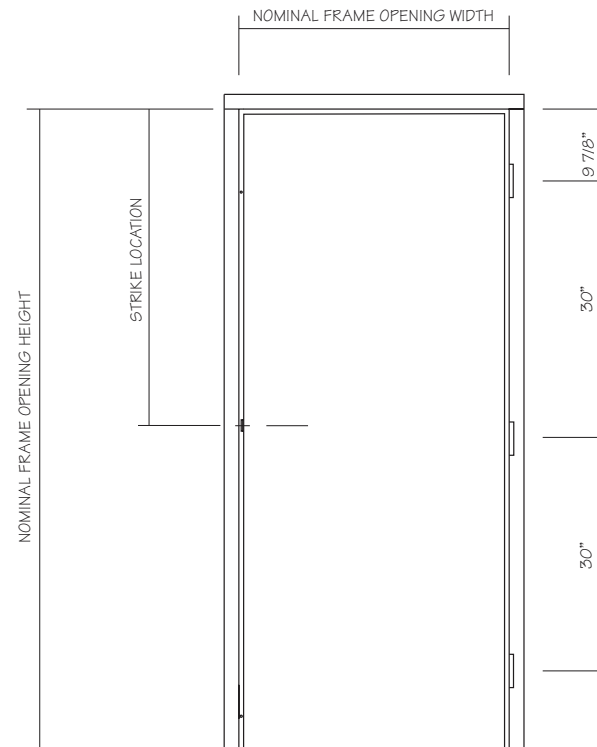

HARDWARE LOCATIONS

UNDERCUT OPTIONS:

STANDARD - 1 3/4"

PUBLIC ACCESS - 1 1/8"

NO SILL OPTION - 3/4"

JOB NUMBER	
PROJECT	
LOCATION	
SHEET NUMBER	OF