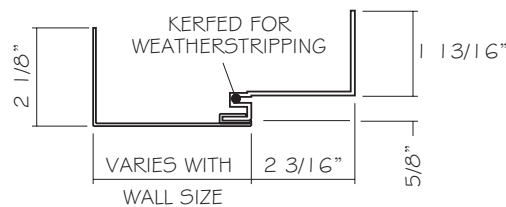

ADJUSTA-FIT FRAMES

THRESHOLDS	
	TWO PIECE
	BARRIER FREE
HINGES	
	REMOVABLE PIN
	NON-REMOVABLE PIN
	SPRING LOADED
	BALL BEARING
LATCH PREPS	
	4 7/8" ANSI (STD)
	T-STRIKE w/ DEADBOLT