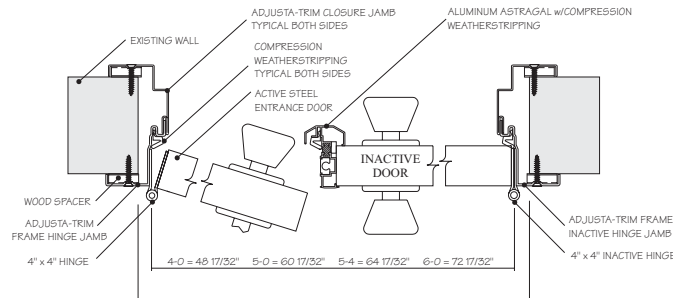

ADJUSTA-TRIM FRAMES

THRESHOLDS	WEATHERSTRIPPING	STRIKE PREPS	HINGES	FIRE RATINGS
Two-Piece	X	Lip Strike w/ Opt. Deadbolt	X	"B" Rating 1 1/2 Hour
Barrier Free	X	Compression	X	"C" Rating 3/4 Hour
Frost Break Inswing: FBI		4 7/8" ANSI w/ Opt. Deadbolt	X	No Rating
Frost Break Outswing: FBO		4 7/8" ANSI w/ Multi-Deadbolt	X	

Therma-Tru® Light Commercial/Multi-Family - Adjusta-Trim® Frames - Double

HARDWARE LOCATIONS

FRAME DETAIL

AVAILABLE THRESHOLDS

NOMINAL FRAME OPENING	ROUGH OPENING WIDTH	ROUGH OPENING HEIGHT - STD	ROUGH OPENING HEIGHT - BARRIER FREE	ROUGH OPENING HEIGHT - NO SILL OPTION
4-0 x 6-8	49 1/2"	80 3/4"	80 1/8"	79 3/4"
5-0 x 6-8	61 1/2"	80 3/4"	80 1/8"	79 3/4"
5-4 x 6-8	65 1/2"	80 3/4"	80 1/8"	79 3/4"
6-0 x 6-8	73 1/2"	80 3/4"	80 1/8"	79 3/4"
4-0 x 7-0	49 1/2"	84 1/4"	83 5/8"	83 1/4"
5-0 x 7-0	61 1/2"	84 1/4"	83 5/8"	83 1/4"
5-4 x 7-0	65 1/2"	84 1/4"	83 5/8"	83 1/4"
6-0 x 7-0	73 1/2"	84 1/4"	83 5/8"	83 1/4"