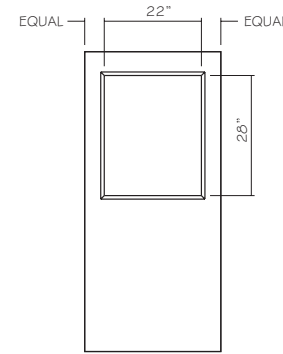

Therma-Tru® Light Commercial/Multi-Family - 22-Gauge & 24-Gauge Steel Doors

DOOR ELEVATIONS - FLUSH - LITED

EXPOSED GLASS
SIZE: 3" x 33"

EXPOSED GLASS
SIZE: 4" x 25"

EXPOSED GLASS
SIZE: 5" x 20"

EXPOSED GLASS
SIZE: 10" x 10"

EXPOSED GLASS
SIZE: 22" x 28"

EXPOSED GLASS
SIZE: 22" x 34"

DOOR ELEVATIONS - EMBOSSED - OPAQUE

STYLE# SE210HD

STYLE# 514

STYLE# SE960HD

STYLE# SE969HD

STYLE# SE978HD

NOMINAL FRAME OPENING	ROUGH OPENING WIDTH	ROUGH OPENING HEIGHT
2-0 x 6-8	24" - 24 1/4"	79 7/8" - 80 1/4"
2-4 x 6-8	28" - 28 1/4"	79 7/8" - 80 1/4"
2-6 x 6-8	30" - 30 1/4"	79 7/8" - 80 1/4"
2-8 x 6-8	32" - 32 1/4"	79 7/8" - 80 1/4"
2-10 x 6-8	34" - 34 1/4"	79 7/8" - 80 1/4"
3-0 x 6-8	36" - 36 1/4"	79 7/8" - 80 1/4"
2-0 x 7-0	24" - 24 1/4"	83 7/8" - 84"
2-4 x 7-0	28" - 28 1/4"	83 7/8" - 84"
2-6 x 7-0	30" - 30 1/4"	83 7/8" - 84"
2-8 x 7-0	32" - 32 1/4"	83 7/8" - 84"
2-10 x 7-0	34" - 34 1/4"	83 7/8" - 84"
3-0 x 7-0	36" - 36 1/4"	83 7/8" - 84"