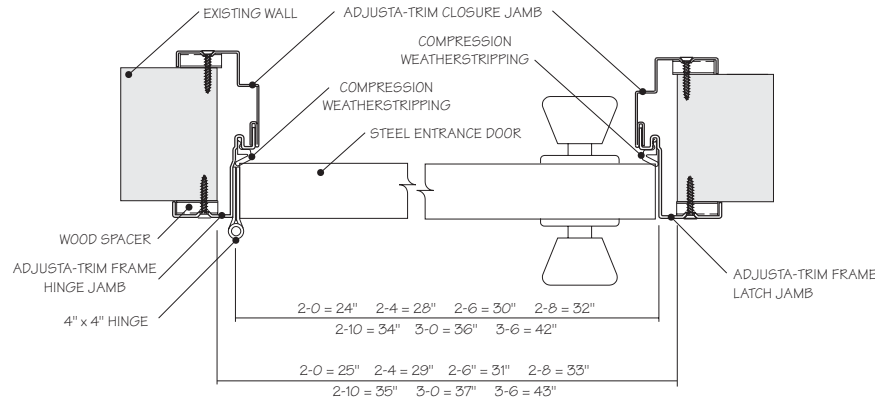

ADJUSTA-FIT FRAMES

THRESHOLDS	
	TWO PIECE
	BARRIER FREE
HINGES	
	REMOVABLE PIN
	NON-REMOVABLE PIN
	SPRING LOADED
	BALL BEARING
LATCH PREPS	
	4 7/8" ANSI (STD)
	T-STRIKE w/ DEADBOLT

Therma-Tru® Light Commercial/Multi-Family - Adjusta-Trim® Frames - Single

HARDWARE LOCATIONS

FRAME DETAIL

AVAILABLE THRESHOLDS

ADJUSTA-TRIM KERFED FRAME

NOMINAL FRAME OPENING	ROUGH OPENING WIDTH	ROUGH OPENING HEIGHT - STD	ROUGH OPENING HEIGHT - BARRIER FREE	ROUGH OPENING HEIGHT - NO SILL OPTION
2-0 x 6-8	25"	80 3/4"	80 1/8"	79 3/4"
2-4 x 6-8	29"	80 3/4"	80 1/8"	79 3/4"
2-6 x 6-8	31"	80 3/4"	80 1/8"	79 3/4"
2-8 x 6-8	33"	80 3/4"	80 1/8"	79 3/4"
2-10 x 6-8	35"	80 3/4"	80 1/8"	79 3/4"
3-0 x 6-8	37"	80 3/4"	80 1/8"	79 3/4"
3-6 x 6-8	43"	80 3/4"	80 1/8"	79 3/4"
2-0 x 7-0	25"	84 1/4"	83 5/8"	83 1/4"
2-4 x 7-0	29"	84 1/4"	83 5/8"	83 1/4"
2-6 x 7-0	31"	84 1/4"	83 5/8"	83 1/4"
2-8 x 7-0	33"	84 1/4"	83 5/8"	83 1/4"
2-10 x 7-0	35"	84 1/4"	83 5/8"	83 1/4"
3-0 x 7-0	37"	84 1/4"	83 5/8"	83 1/4"
3-6 x 7-0	43"	84 1/4"	83 5/8"	83 1/4"