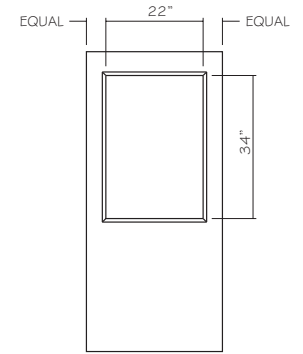

Therma-Tru® Light Commercial/Multi-Family - 22-Gauge & 24-Gauge Steel Doors

DOOR ELEVATIONS - FLUSH - LITED

EXPOSED GLASS
SIZE: 3" x 33"

EXPOSED GLASS
SIZE: 4" x 25"

EXPOSED GLASS
SIZE: 5" x 20"

EXPOSED GLASS
SIZE: 10" x 10"

EXPOSED GLASS
SIZE: 22" x 28"

EXPOSED GLASS
SIZE: 22" x 34"

DOOR ELEVATIONS - EMBOSSED - OPAQUE

STYLE# SE210HD

STYLE# 514

STYLE# SE960HD

STYLE# SE969HD

STYLE# SE978HD

NOMINAL FRAME OPENING	ROUGH OPENING WIDTH	ROUGH OPENING HEIGHT
2-0 x 6-8	24" - 24 1/4"	79 7/8" - 80 1/4"
2-4 x 6-8	28" - 28 1/4"	79 7/8" - 80 1/4"
2-6 x 6-8	30" - 30 1/4"	79 7/8" - 80 1/4"
2-8 x 6-8	32" - 32 1/4"	79 7/8" - 80 1/4"
2-10 x 6-8	34" - 34 1/4"	79 7/8" - 80 1/4"
3-0 x 6-8	36" - 36 1/4"	79 7/8" - 80 1/4"
2-0 x 7-0	24" - 24 1/4"	83 7/8" - 84"
2-4 x 7-0	28" - 28 1/4"	83 7/8" - 84"
2-6 x 7-0	30" - 30 1/4"	83 7/8" - 84"
2-8 x 7-0	32" - 32 1/4"	83 7/8" - 84"
2-10 x 7-0	34" - 34 1/4"	83 7/8" - 84"
3-0 x 7-0	36" - 36 1/4"	83 7/8" - 84"