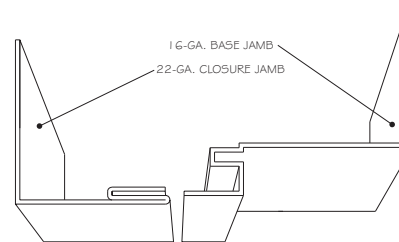

HARDWARE LOCATIONS

FRAME DETAIL

AVAILABLE THRESHOLDS

ADJUSTA-FIT KERFED FRAME

NOMINAL FRAME OPENING	ROUGH OPENING WIDTH	ROUGH OPENING HEIGHT - STD	ROUGH OPENING HEIGHT - BARRIER FREE	ROUGH OPENING HEIGHT - NO SILL OPTION
4-0 x 6-8	49 1/2"	80 3/4"	80 1/8"	79 3/4"
5-0 x 6-8	61 1/2"	80 3/4"	80 1/8"	79 3/4"
5-4 x 6-8	65 1/2"	80 3/4"	80 1/8"	79 3/4"
6-0 x 6-8	73 1/2"	80 3/4"	80 1/8"	79 3/4"
4-0 x 7-0	49 1/2"	84 1/4"	83 5/8"	83 1/4"
5-0 x 7-0	61 1/2"	84 1/4"	83 5/8"	83 1/4"
5-4 x 7-0	65 1/2"	84 1/4"	83 5/8"	83 1/4"
6-0 x 7-0	73 1/2"	84 1/4"	83 5/8"	83 1/4"