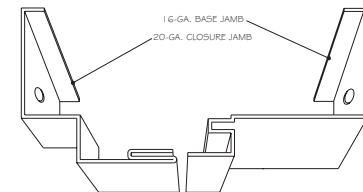

ADJUSTA-TRIM KERFED FRAME