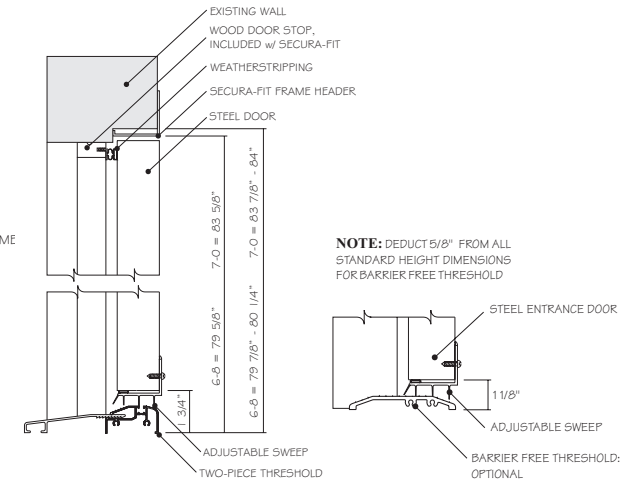

Therma-Tru® Light Commercial/Multi-Family - Secura-Fit® Frames - Single

HARDWARE LOCATIONS

FRAME DETAIL

AVAILABLE THRESHOLDS

NOTE: DEDUCT 5/8" FROM ALL STANDARD HEIGHT DIMENSIONS FOR BARRIER FREE THRESHOLD

NOMINAL FRAME OPENING	ROUGH OPENING WIDTH	ROUGH OPENING HEIGHT
2-0 x 6-8	24" - 24 1/4"	79 7/8" - 80 1/4"
2-4 x 6-8	28" - 28 1/4"	79 7/8" - 80 1/4"
2-6 x 6-8	30" - 30 1/4"	79 7/8" - 80 1/4"
2-8 x 6-8	32" - 32 1/4"	79 7/8" - 80 1/4"
2-10 x 6-8	34" - 34 1/4"	79 7/8" - 80 1/4"
3-0 x 6-8	36" - 36 1/4"	79 7/8" - 80 1/4"
2-0 x 7-0	24" - 24 1/4"	83 7/8" - 84"
2-4 x 7-0	28" - 28 1/4"	83 7/8" - 84"
2-6 x 7-0	30" - 30 1/4"	83 7/8" - 84"
2-8 x 7-0	32" - 32 1/4"	83 7/8" - 84"
2-10 x 7-0	34" - 34 1/4"	83 7/8" - 84"
3-0 x 7-0	36" - 36 1/4"	83 7/8" - 84"