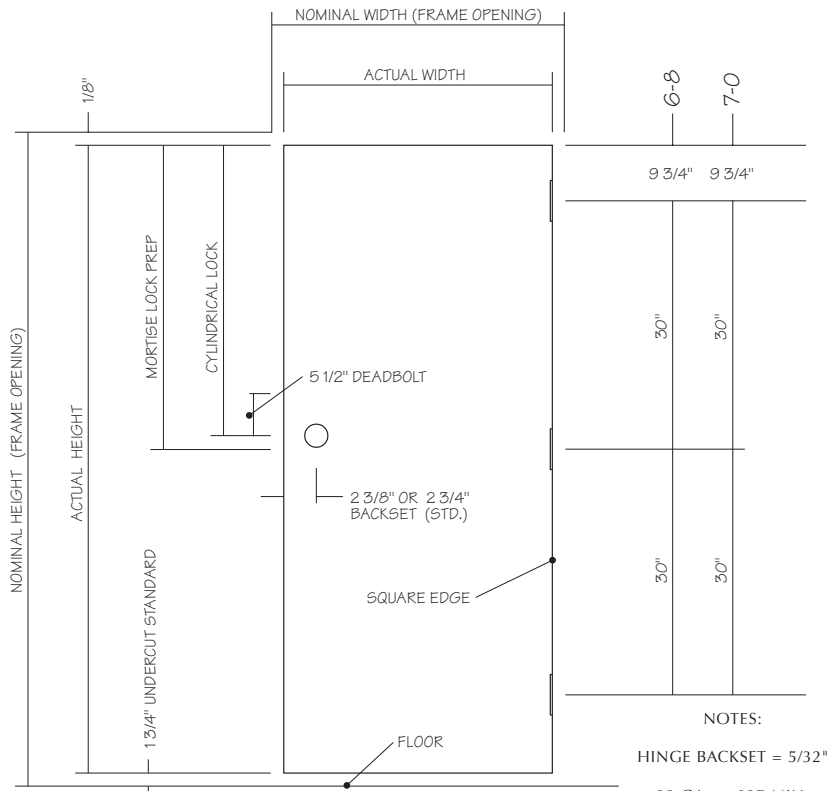

Therma-Tru® Light Commercial/Multi-Family - Hardware Locations

STANDARD STEEL ENTRANCE DOORS

NOTES:

HINGE BACKSET = 5/32"

22 GA. = .027 MIN.
24 GA. = .023 MIN

DOORS UNDER 6-8 OR
OVER 7-0 ARE AVAILABLE.
CONTACT YOUR REP. FOR
MORE INFO.

STANDARD 1 3/4" DOOR, HINGE and CYLINDER LOCK LOCATIONS:

DOOR WIDTH

NOMINAL	2-0	2-4	2-6	2-8	2-10	3-0	3-6
ACTUAL	23 11/16"	27 11/16"	29 11/16"	31 11/16"	33 11/16"	35 11/16"	41 11/16"

DOOR HEIGHT

NOMINAL	6-8	7-0	8-0
ACTUAL	78 5/8"	82 1/8"	93"
MORTISE PREP	45 1/4"	45 1/4"	59 5/8"
CYLINDRICAL PREP	44 7/8"	44 7/8"	59 1/4"