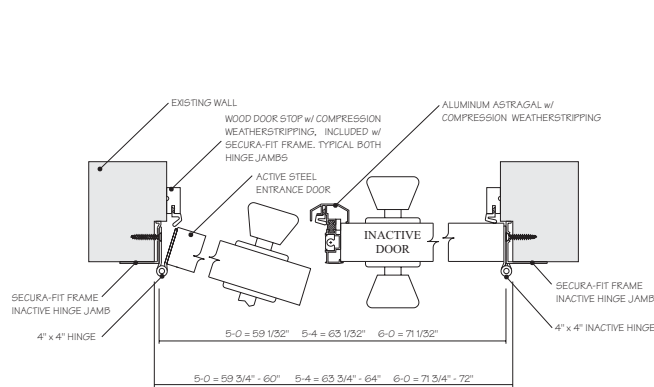

FRAME DETAIL