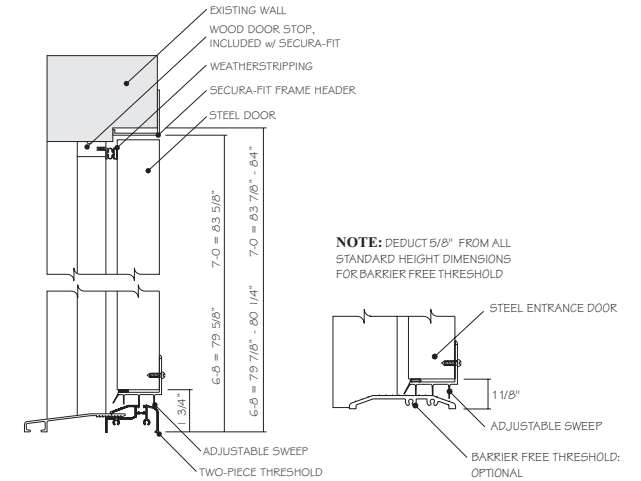

NOMINAL FRAME OPENING	ROUGH OPENING WIDTH	ROUGH OPENING HEIGHT
2-0 x 6-8	24" - 24 1/4"	79 7/8" - 80 1/4"
2-4 x 6-8	28" - 28 1/4"	79 7/8" - 80 1/4"
2-6 x 6-8	30" - 30 1/4"	79 7/8" - 80 1/4"
2-8 x 6-8	32" - 32 1/4"	79 7/8" - 80 1/4"
2-10 x 6-8	34" - 34 1/4"	79 7/8" - 80 1/4"
3-0 x 6-8	36" - 36 1/4"	79 7/8" - 80 1/4"
2-0 x 7-0	24" - 24 1/4"	83 7/8" - 84"
2-4 x 7-0	28" - 28 1/4"	83 7/8" - 84"
2-6 x 7-0	30" - 30 1/4"	83 7/8" - 84"
2-8 x 7-0	32" - 32 1/4"	83 7/8" - 84"
2-10 x 7-0	34" - 34 1/4"	83 7/8" - 84"
3-0 x 7-0	36" - 36 1/4"	83 7/8" - 84"

Therma-Tru® Light Commercial/Multi-Family - Secura-Fit® Frames - Double

HARDWARE LOCATIONS

FRAME DETAIL

AVAILABLE THRESHOLDS

NOMINAL FRAME OPENING	ROUGH OPENING WIDTH	ROUGH OPENING HEIGHT
4-0 x 6-8	47 3/4" - 48"	79 7/8" - 80 1/4"
5-0 x 6-8	59 3/4" - 60"	79 7/8" - 80 1/4"
5-4 x 6-8	63 3/4" - 64"	79 7/8" - 80 1/4"
6-0 x 6-8	71 3/4" - 72"	79 7/8" - 80 1/4"
4-0 x 7-0	47 3/4" - 48"	83 7/8" - 84"
5-0 x 7-0	59 3/4" - 60"	83 7/8" - 84"
5-0 x 7-0	63 3/4" - 64"	83 7/8" - 84"
6-0 x 7-0	71 3/4" - 72"	83 7/8" - 84"