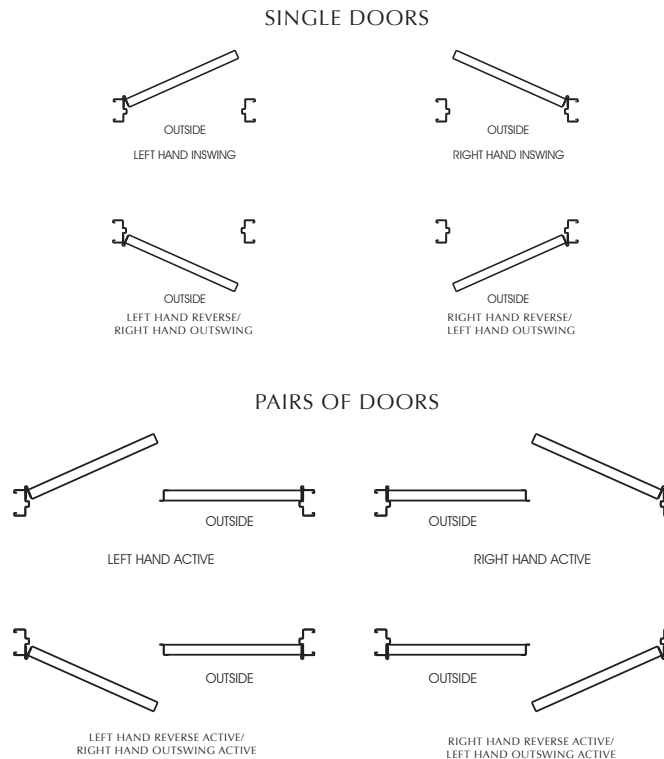

DOOR HANDING CHART

- All standard type hardware will be located at this manufacturer’s standard locations as shown on the door and frame elevations. Hardware items such as panic exit devices, deadbolts, etc. will also be located at manufacturer’s standard locations unless specifically advised.
- Installations of all glass and glazing to be performed by others.
- Doors, frames, and finished hardware to be installed by others.
- Anchor bolts and expansion shields for any type fastener to be furnished by others.
- All frames must be set absolutely plumb, square, and level.
- All frames will be supplied with rubber door silencers: three for single swing openings and two per header for double swing openings.