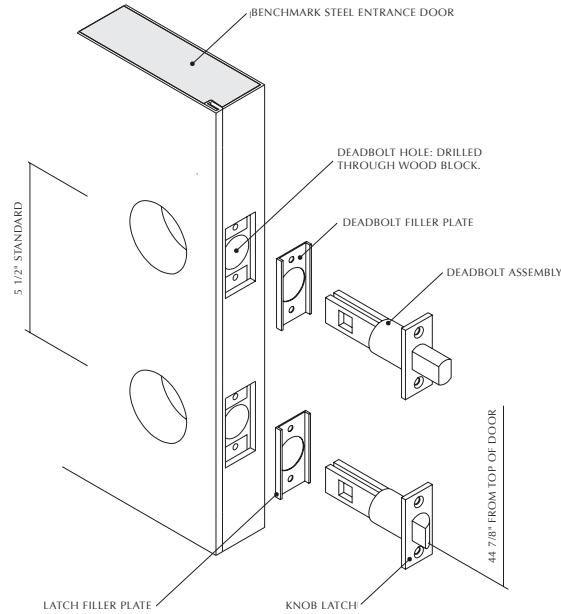

STANDARD LATCH PREP