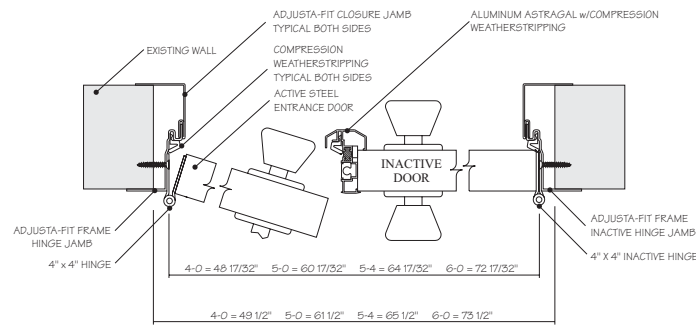

ADJUSTA-FIT FRAMES

THRESHOLDS	
	TWO PIECE
	BARRIER FREE
HINGES	
	REMOVABLE PIN
	NON-REMOVABLE PIN
	SPRING LOADED
	BALL BEARING
LATCH PREPS	
	4 7/8" ANSI (STD)
	T-STRIKE w/ DEADBOLT

Therma-Tru® Light Commercial/Multi-Family - Adjusta-Fit® Frames - Double

HARDWARE LOCATIONS

FRAME DETAIL

AVAILABLE THRESHOLDS

ADJUSTA-FIT KERFED FRAME

NOMINAL FRAME OPENING	ROUGH OPENING WIDTH	ROUGH OPENING HEIGHT - STD	ROUGH OPENING HEIGHT - BARRIER FREE	ROUGH OPENING HEIGHT - NO SILL OPTION
4-0 x 6-8	49 1/2"	80 3/4"	80 1/8"	79 3/4"
5-0 x 6-8	61 1/2"	80 3/4"	80 1/8"	79 3/4"
5-4 x 6-8	65 1/2"	80 3/4"	80 1/8"	79 3/4"
6-0 x 6-8	73 1/2"	80 3/4"	80 1/8"	79 3/4"
4-0 x 7-0	49 1/2"	84 1/4"	83 5/8"	83 1/4"
5-0 x 7-0	61 1/2"	84 1/4"	83 5/8"	83 1/4"
5-4 x 7-0	65 1/2"	84 1/4"	83 5/8"	83 1/4"
6-0 x 7-0	73 1/2"	84 1/4"	83 5/8"	83 1/4"