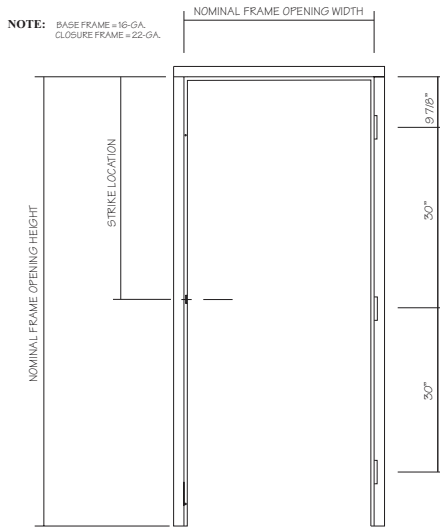

Therma-Tru® Light Commercial/Multi-Family - Adjusta-Fit® Frames - Single

HARDWARE LOCATIONS