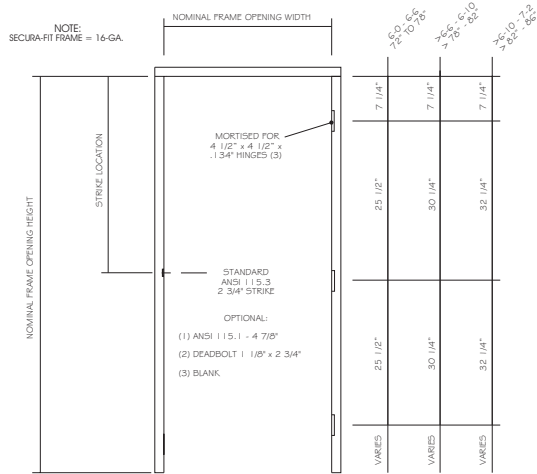

Therma-Tru® Light Commercial/Multi-Family - Secura-Fit® Frames - Single

HARDWARE LOCATIONS