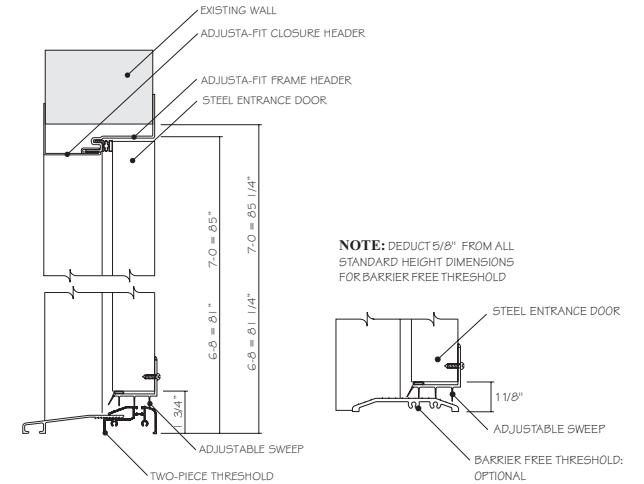

JOB NUMBER	
PROJECT	
LOCATION	
SHEET NUMBER	OF

Therma-Tru® Light Commercial/Multi-Family - Adjusta-Fit® Frames - Single

HARDWARE LOCATIONS

FRAME DETAIL

AVAILABLE THRESHOLDS

ADJUSTA-FIT KERFED FRAME

NOMINAL FRAME OPENING	ROUGH OPENING WIDTH	ROUGH OPENING HEIGHT - STD	ROUGH OPENING HEIGHT - BARRIER FREE	ROUGH OPENING HEIGHT - NO SILL OPTION
2-0 x 6-8	25"	80 3/4"	80 1/8"	79 3/4"
2-4 x 6-8	29"	80 3/4"	80 1/8"	79 3/4"
2-6 x 6-8	31"	80 3/4"	80 1/8"	79 3/4"
2-8 x 6-8	33"	80 3/4"	80 1/8"	79 3/4"
2-10 x 6-8	35"	80 3/4"	80 1/8"	79 3/4"
3-0 x 6-8	37"	80 3/4"	80 1/8"	79 3/4"
3-6 x 6-8	43"	80 3/4"	80 1/8"	79 3/4"
2-0 x 7-0	25"	84 1/4"	83 5/8"	83 1/4"
2-4 x 7-0	29"	84 1/4"	83 5/8"	83 1/4"
2-6 x 7-0	31"	84 1/4"	83 5/8"	83 1/4"
2-8 x 7-0	33"	84 1/4"	83 5/8"	83 1/4"
2-10 x 7-0	35"	84 1/4"	83 5/8"	83 1/4"
3-0 x 7-0	37"	84 1/4"	83 5/8"	83 1/4"
3-6 x 7-0	43"	84 1/4"	83 5/8"	83 1/4"