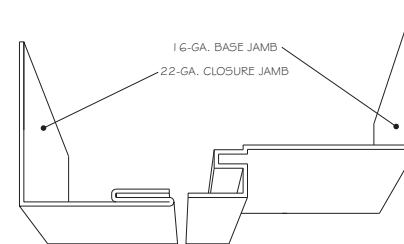

JOB NUMBER	
PROJECT	
LOCATION	
SHEET NUMBER	OF

Therma-Tru® Light Commercial/Multi-Family - Adjusta-Fit® Frames - Single

HARDWARE LOCATIONS

FRAME DETAIL

AVAILABLE THRESHOLDS

ADJUSTA-FIT KERFED FRAME

NOMINAL FRAME OPENING	ROUGH OPENING WIDTH	ROUGH OPENING HEIGHT - STD	ROUGH OPENING HEIGHT - BARRIER FREE	ROUGH OPENING HEIGHT - NO SILL OPTION
2-0 x 6-8	25"	80 3/4"	80 1/8"	79 3/4"
2-4 x 6-8	29"	80 3/4"	80 1/8"	79 3/4"
2-6 x 6-8	31"	80 3/4"	80 1/8"	79 3/4"
2-8 x 6-8	33"	80 3/4"	80 1/8"	79 3/4"
2-10 x 6-8	35"	80 3/4"	80 1/8"	79 3/4"
3-0 x 6-8	37"	80 3/4"	80 1/8"	79 3/4"
3-6 x 6-8	43"	80 3/4"	80 1/8"	79 3/4"
2-0 x 7-0	25"	84 1/4"	83 5/8"	83 1/4"
2-4 x 7-0	29"	84 1/4"	83 5/8"	83 1/4"
2-6 x 7-0	31"	84 1/4"	83 5/8"	83 1/4"
2-8 x 7-0	33"	84 1/4"	83 5/8"	83 1/4"
2-10 x 7-0	35"	84 1/4"	83 5/8"	83 1/4"
3-0 x 7-0	37"	84 1/4"	83 5/8"	83 1/4"
3-6 x 7-0	43"	84 1/4"	83 5/8"	83 1/4"