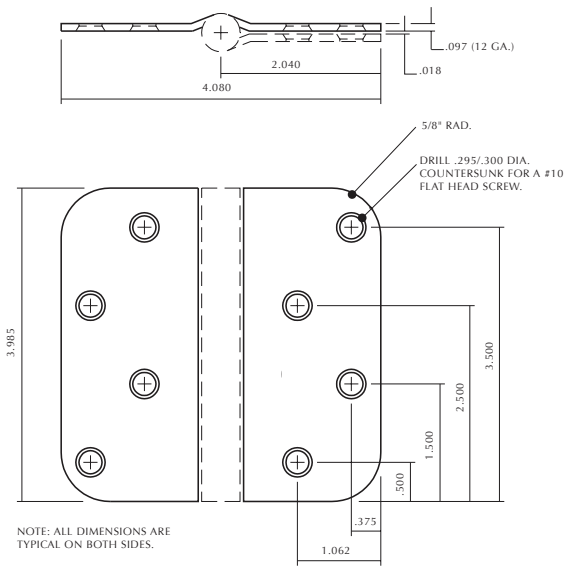

STYLE# FCF100

STYLE# FCF140

STYLE# FCF160

Therma-Tru® Light Commercial/Multi-Family - Standard Hardware Preps.

4" x 4" HINGE DETAIL

STANDARD LATCH PREP

LATCH PREPS

STEEL DEADBOLT PREP

STAMPED 1 1/8" x 2 3/4" OPTIONAL DEADBOLT PREP FOR STEEL FRAMES. AVAILABLE WITH ADJUSTA-FIT, ADJUSTA-TRIM, & SECURA-FIT FRAMES.

STEEL TEE STRIKE PREP

STAMPED TEE STRIKE PREP FOR STEEL FRAMES. AVAILABLE WITH ADJUSTA-FIT, ADJUSTA-TRIM & SECURA-FIT FRAMES.