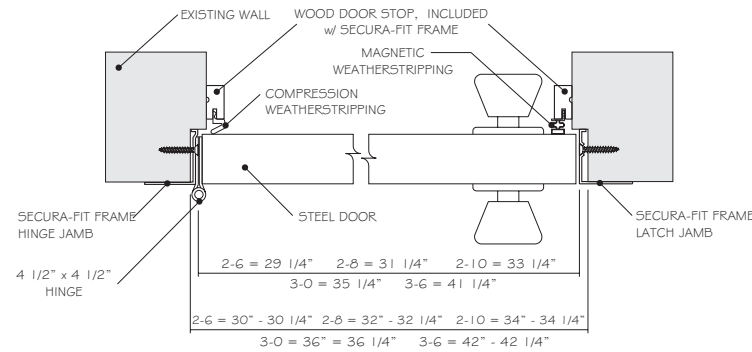

FRAME DETAIL