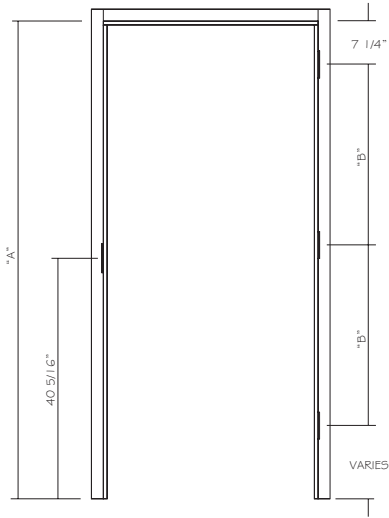

Therma-Tru® Light Commercial/Multi-Family - Adjusta-Trim® Frames - Single

HARDWARE LOCATIONS