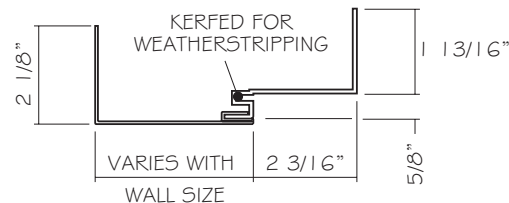

ADJUSTA-FIT FRAMES

THRESHOLDS	
	TWO PIECE
	BARRIER FREE
HINGES	
	REMOVABLE PIN
	NON-REMOVABLE PIN
	SPRING LOADED
	BALL BEARING
LATCH PREPS	
	4 7/8" ANSI (STD)
	T-STRIKE w/ DEADBOLT