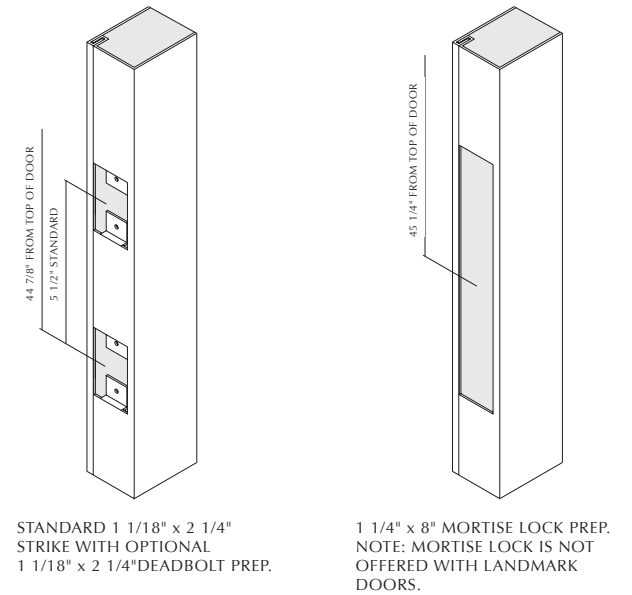

LATCH PREPS