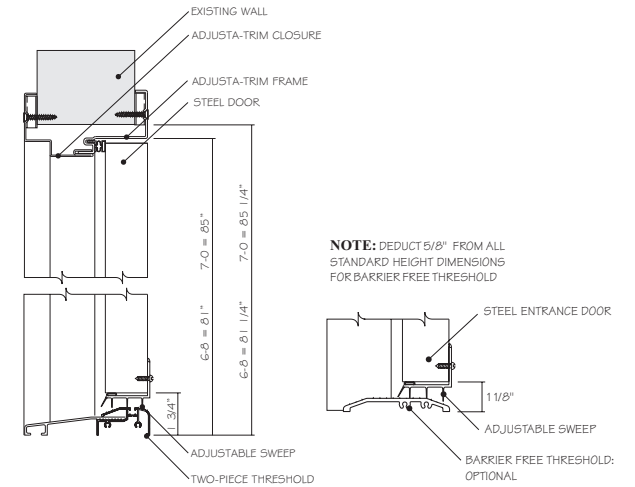

ADJUSTA-FIT FRAMES

THRESHOLDS	
	TWO PIECE
	BARRIER FREE
HINGES	
	REMOVABLE PIN
	NON-REMOVABLE PIN
	SPRING LOADED
	BALL BEARING
LATCH PREPS	
	4 7/8" ANSI (STD)
	T-STRIKE w/ DEADBOLT

Therma-Tru® Light Commercial/Multi-Family - Adjusta-Trim® Frames - Single

HARDWARE LOCATIONS

FRAME DETAIL

AVAILABLE THRESHOLDS

ADJUSTA-TRIM KERFED FRAME

NOMINAL FRAME OPENING	ROUGH OPENING WIDTH	ROUGH OPENING HEIGHT - STD	ROUGH OPENING HEIGHT - BARRIER FREE	ROUGH OPENING HEIGHT - NO SILL OPTION
2-0 x 6-8	25"	80 3/4"	80 1/8"	79 3/4"
2-4 x 6-8	29"	80 3/4"	80 1/8"	79 3/4"
2-6 x 6-8	31"	80 3/4"	80 1/8"	79 3/4"
2-8 x 6-8	33"	80 3/4"	80 1/8"	79 3/4"
2-10 x 6-8	35"	80 3/4"	80 1/8"	79 3/4"
3-0 x 6-8	37"	80 3/4"	80 1/8"	79 3/4"
3-6 x 6-8	43"	80 3/4"	80 1/8"	79 3/4"
2-0 x 7-0	25"	84 1/4"	83 5/8"	83 1/4"
2-4 x 7-0	29"	84 1/4"	83 5/8"	83 1/4"
2-6 x 7-0	31"	84 1/4"	83 5/8"	83 1/4"
2-8 x 7-0	33"	84 1/4"	83 5/8"	83 1/4"
2-10 x 7-0	35"	84 1/4"	83 5/8"	83 1/4"
3-0 x 7-0	37"	84 1/4"	83 5/8"	83 1/4"
3-6 x 7-0	43"	84 1/4"	83 5/8"	83 1/4"