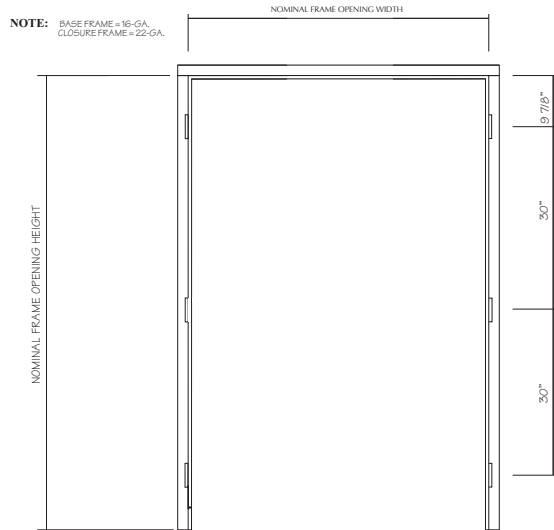

Therma-Tru® Light Commercial/Multi-Family - Secura-Fit® Frames - Double

HARDWARE LOCATIONS