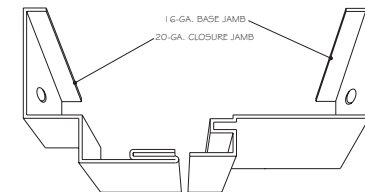

Therma-Tru® Light Commercial/Multi-Family - Adjusta-Trim® Frames - Single

HARDWARE LOCATIONS

FRAME DETAIL

AVAILABLE THRESHOLDS

ADJUSTA-TRIM KERFED FRAME

NOMINAL FRAME OPENING	ROUGH OPENING WIDTH	ROUGH OPENING HEIGHT - STD	ROUGH OPENING HEIGHT - BARRIER FREE	ROUGH OPENING HEIGHT - NO SILL OPTION
2-0 x 6-8	25"	80 3/4"	80 1/8"	79 3/4"
2-4 x 6-8	29"	80 3/4"	80 1/8"	79 3/4"
2-6 x 6-8	31"	80 3/4"	80 1/8"	79 3/4"
2-8 x 6-8	33"	80 3/4"	80 1/8"	79 3/4"
2-10 x 6-8	35"	80 3/4"	80 1/8"	79 3/4"
3-0 x 6-8	37"	80 3/4"	80 1/8"	79 3/4"
3-6 x 6-8	43"	80 3/4"	80 1/8"	79 3/4"
2-0 x 7-0	25"	84 1/4"	83 5/8"	83 1/4"
2-4 x 7-0	29"	84 1/4"	83 5/8"	83 1/4"
2-6 x 7-0	31"	84 1/4"	83 5/8"	83 1/4"
2-8 x 7-0	33"	84 1/4"	83 5/8"	83 1/4"
2-10 x 7-0	35"	84 1/4"	83 5/8"	83 1/4"
3-0 x 7-0	37"	84 1/4"	83 5/8"	83 1/4"
3-6 x 7-0	43"	84 1/4"	83 5/8"	83 1/4"

WALL SIZE	CLOSURE MODEL
4 1/8" - 4 5/8"	4
4 5/8" - 5"	4A
5 1/8" - 5 5/8"	5
5 5/8" - 6"	5A
6 1/8" - 6 5/8"	6
6 5/8" - 7"	6A
7 1/8" - 7 5/8"	7
7 5/8" - 8"	7A
8 1/8" - 8 5/8"	8
8 5/8" - 9"	8A
9 1/8" - 9 5/8"	9
9 5/8" - 10"	9A
10 1/8" - 10 5/8"	10

ADJUSTA-TRIM FRAMES

THRESHOLDS	WEATHERSTRIPPING	STRIKE PREPS	HINGES	FIRE RATINGS
Two-Piece	X	Lip Strike w/ Opt. Deadbolt	X	"B" Rating 1 1/2 Hour
Barrier Free	X	Compression	X	"C" Rating 3/4 Hour
Frost Break Inswing: FBI		4 7/8" ANSI w/ Opt. Deadbolt	X	No Rating
Frost Break Outswing: FBO		4 7/8" ANSI w/ Multi-Deadbolt	X