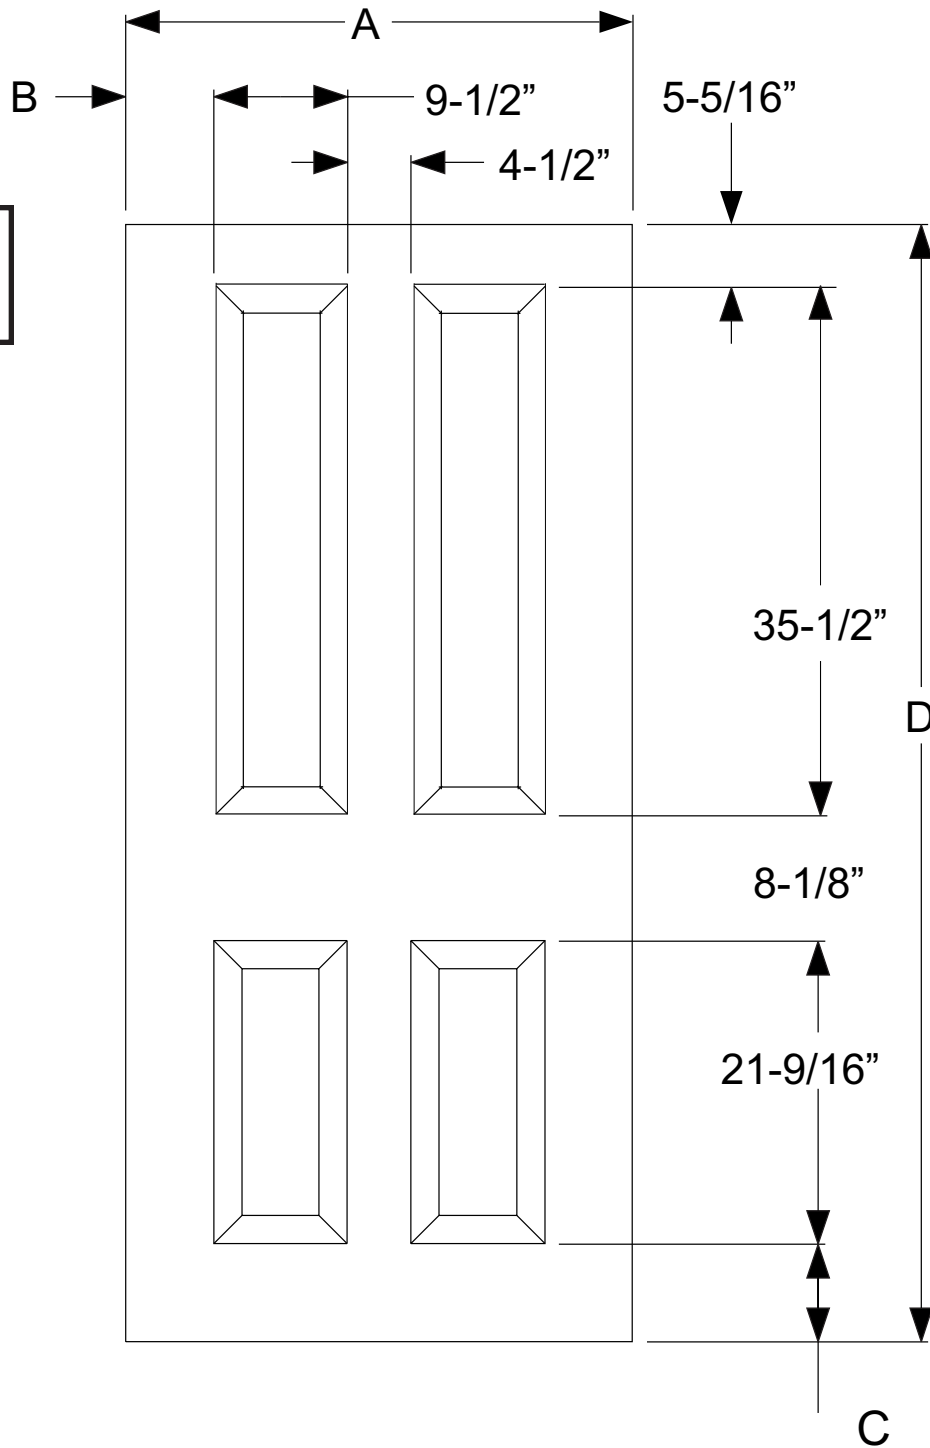

Standard Adjusta-Fit & Adjusta-Trim

Width	C	D
6/8	6-3/16"	78-5/8"
7/0	9-11/16"	82-1/8"

Remodeling Secura-Fit

Width	A	B
2/8	30-15/16"	3-15/16"
3/0	34-15/16"	5-15/16"

Remodeling Secura-Fit

Height	C	D
6/8	5-5/16"	77-3/4"
7/0	9-5/16"	81-3/4"

Remodeling Secura-Fit

Height	3/0 A	B
6/8	34-15/16"	4-1/2"
7/0	34-15/16"	4-1/2"

Remodeling Secura-Fit

Height	C	D
6/8	6-7/16"	77-3/4"
7/0	10-7/16"	81-3/4"

Flush

Steel Doors

Standard Adjusta-Fit & Adjusta-Trim

Width	A	6/8 B	7/0 B
* 2/0	23-11/16"	78-5/8"	N/A
* 2/6	29-11/16"	78-5/8"	N/A
2/8	31-11/16"	78-5/8"	82-1/8"
2/10	33-11/16"	78-5/8"	82-1/8"
3/0	35-11/16"	78-5/8"	82-1/8"

Remodeling Secura-Fit

Width	A	6/8 B	7/0 B
* 2/0	22-15/16"	77-3/4"	N/A
* 2/6	28-15/16"	77-3/4"	N/A
2/8	30-15/16"	77-3/4"	81-3/4"
2/10	32-15/16"	77-3/4"	81-3/4"
3/0	34-15/16"	77-3/4"	81-3/4"

**4-Panel
Square Top**

Standard Adjusta-Fit & Adjusta-Trim

Width	A	B
2/8	31-11/16"	4-3/32"
3/0	35-11/16"	6-3/32"

Standard Adjusta-Fit & Adjusta-Trim

Height	C	D
6/8	8-1/8"	78-5/8"
7/0	11-5/8"	82-1/8"

Remodeling Secura-Fit