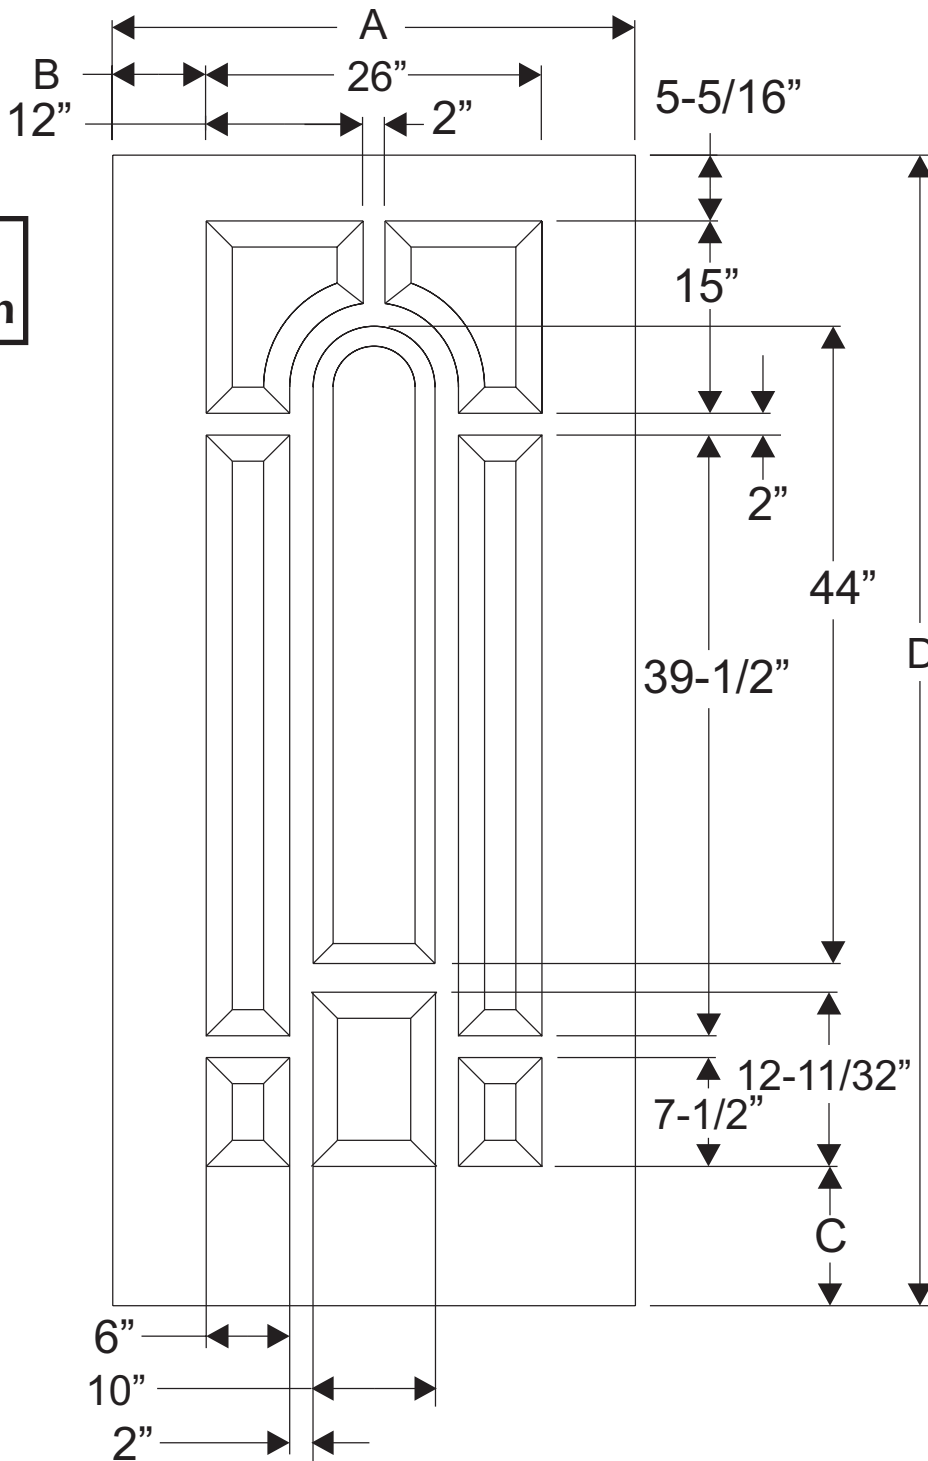

Standard Adjusta-Fit & Adjusta-Trim

Width	C	D
6/8	6-3/16"	78-5/8"
7/0	9-11/16"	82-1/8"

Remodeling Secura-Fit

Width	A	B
2/8	30-15/16"	3-15/16"
3/0	34-15/16"	5-15/16"

Remodeling Secura-Fit

Height	C	D
6/8	5-5/16"	77-3/4"
7/0	9-5/16"	81-3/4"

**8-Panel
Center Arch**

Standard Adjusta-Fit & Adjusta-Trim

Height	3/0 A	B
6/8	35-11/16"	4-7/8"
7/0	35-11/16"	4-7/8"

Standard Adjusta-Fit & Adjusta-Trim

Height	C	D
6/8	7-5/16"	78-5/8"
7/0	10-13/16"	82-1/8"

Remodeling Secura-Fit

Height	3/0 A	B
6/8	34-15/16"	4-1/2"
7/0	34-15/16"	4-1/2"

Remodeling Secura-Fit

Height	C	D
6/8	6-7/16"	77-3/4"
7/0	10-7/16"	81-3/4"

Flush

Steel Doors

Standard Adjusta-Fit & Adjusta-Trim

**4-Panel
Square Top**

Standard Adjusta-Fit & Adjusta-Trim

Width	A	B
2/8	31-11/16"	4-3/32"
3/0	35-11/16"	6-3/32"

Standard Adjusta-Fit & Adjusta-Trim

Height	C	D
6/8	8-1/8"	78-5/8"
7/0	11-5/8"	82-1/8"

Remodeling Secura-Fit