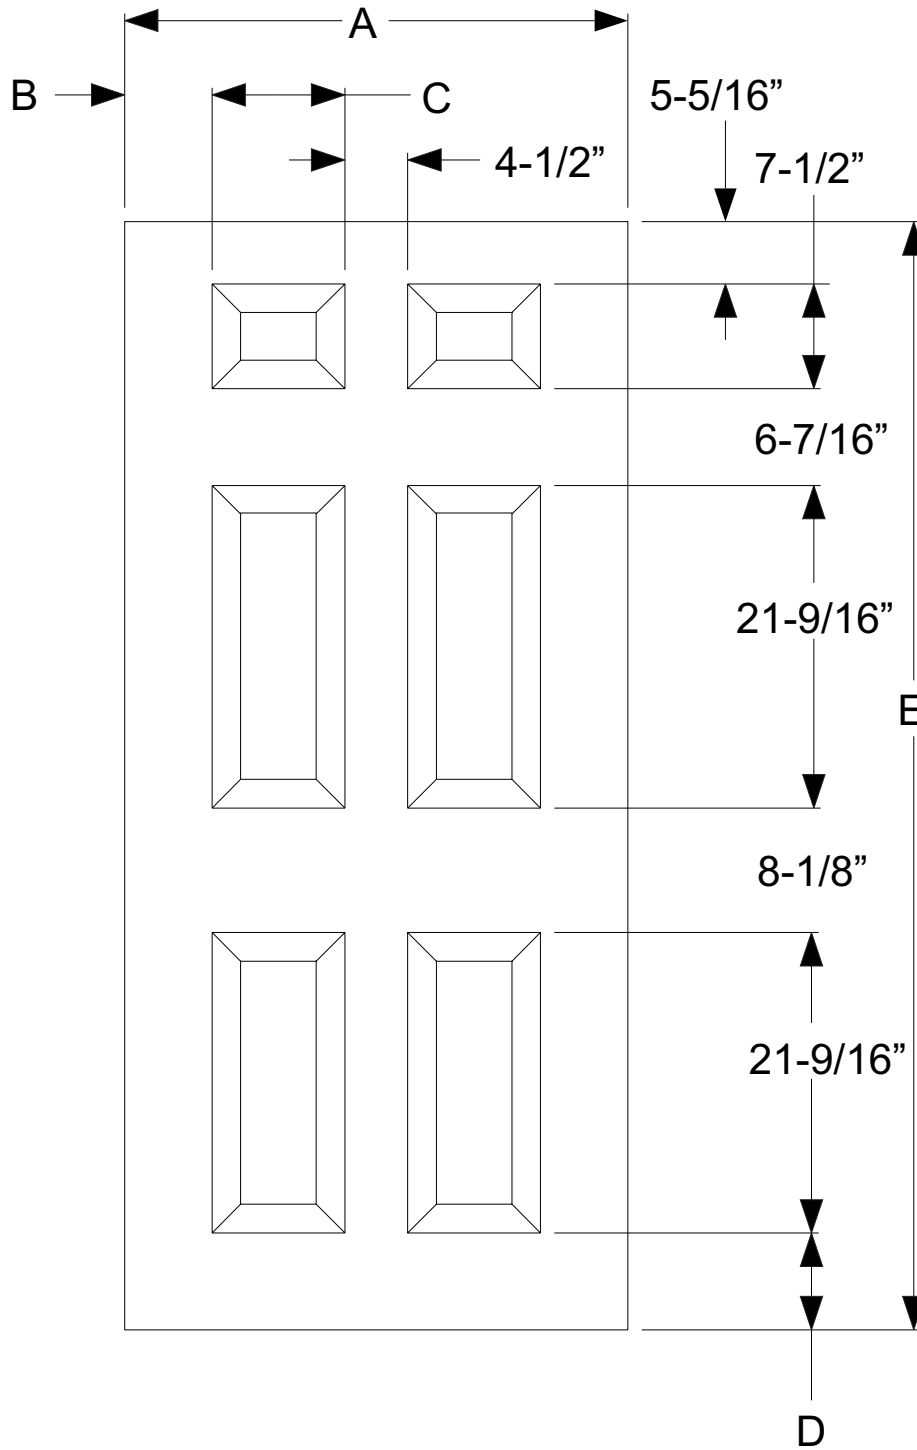

**2-Panel
Square Top**

Steel Doors

Standard Adjusta-Fit & Adjusta-Trim

Width	A	B
2/8	31-11/16"	4-11/32"
3/0	35-11/16"	6-11/32"

Standard Adjusta-Fit & Adjusta-Trim

Height	C	D
6/8	8-27/32"	78-5/8"
7/0	12-11/32"	82-1/8"

Remodeling Secura-Fit

Width	A	B
2/8	30-15/16"	3-31/32"
3/0	34-15/16"	5-31/32"

Remodeling Secura-Fit

Height	C	D
6/8	7-31/32"	77-3/4"
7/0	11-31/32"	81-3/4"

**500-22
Flush**

Steel Doors

Standard Adjusta-Fit & Adjusta-Trim

Width	A	6/8 B	7/0 B
* 2/0	23-11/16"	78-5/8"	N/A
* 2/6	29-11/16"	78-5/8"	N/A
2/8	31-11/16"	78-5/8"	82-1/8"
2/10	33-11/16"	78-5/8"	82-1/8"
3/0	35-11/16"	78-5/8"	82-1/8"

Remodeling Secura-Fit

Width	A	6/8 B	7/0 B
* 2/0	22-15/16"	77-3/4"	N/A
* 2/6	28-15/16"	77-3/4"	N/A
2/8	30-15/16"	77-3/4"	81-3/4"
2/10	32-15/16"	77-3/4"	81-3/4"
3/0	34-15/16"	77-3/4"	81-3/4"

**510-22
6-Panel**

Standard Adjusta-Fit & Adjusta-Trim

Width	A	B	C
* 2/6	29-11/16"	5-3/32"	7-1/2"
2/8	31-11/16"	4-3/32"	9-1/2"
2/10	33-11/16"	5-3/32"	9-1/2"
3/0	35-11/16"	6-3/32"	9-1/2"

Standard Adjusta-Fit & Adjusta-Trim