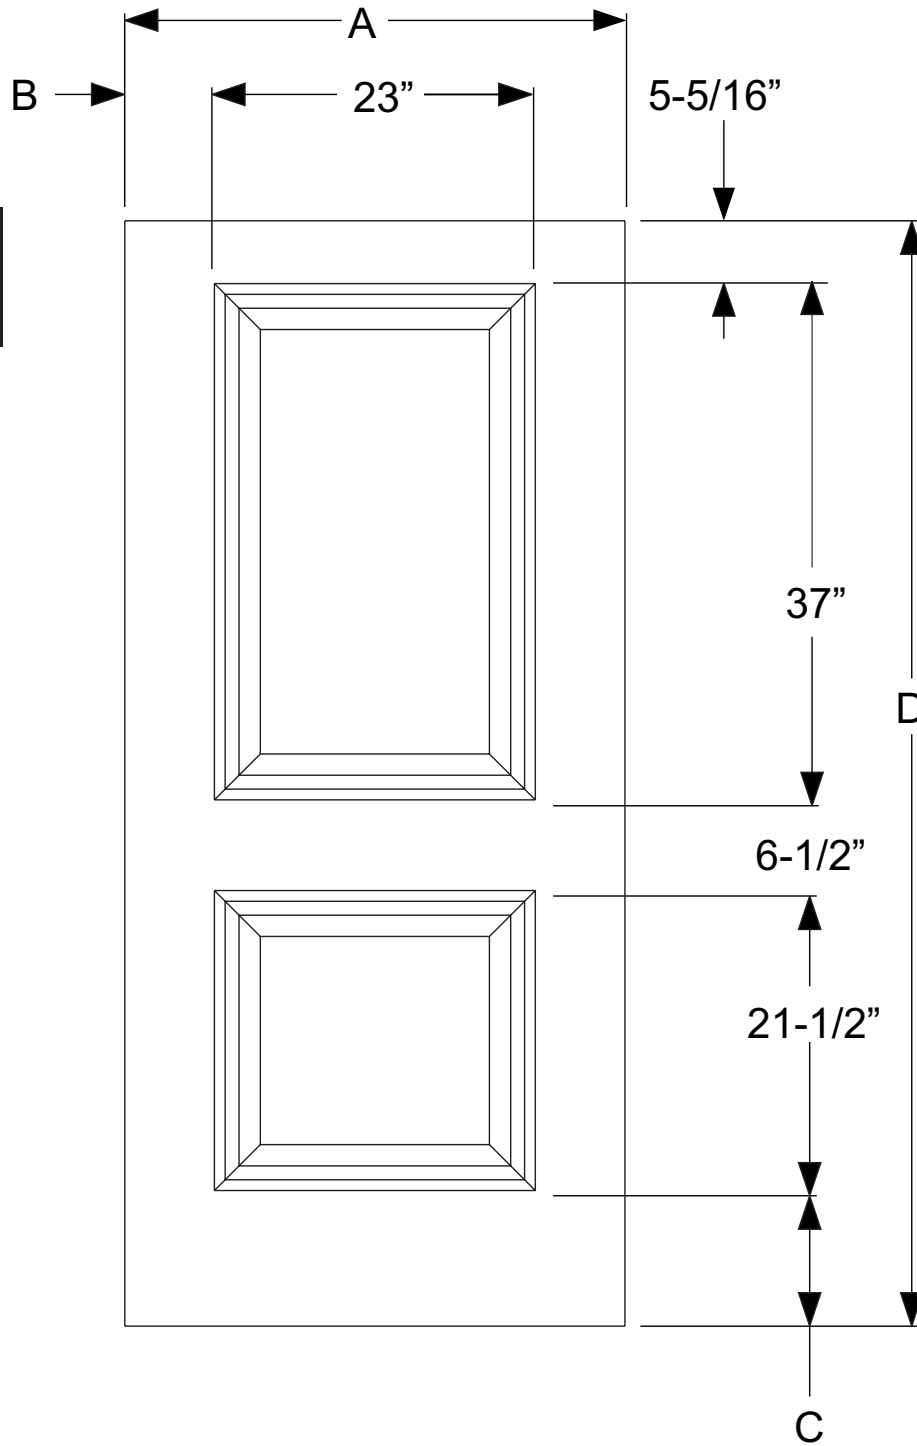

Width	A	B
2/8	30-15/16"	3-23/32"
3/0	34-15/16"	5-23/32"

Remodeling Secura-Fit

Height	C	D
6/8	7-1/4"	77-3/4"
7/0	11-1/4"	81-3/4"

3-Panel Scroll Top

Standard Adjusta-Fit & Adjusta-Trim

Width	A	B
2/8	31-11/16"	3-15/16"
3/0	35-11/16"	5-15/16"

Standard Adjusta-Fit & Adjusta-Trim

Height	C	D
6/8	7-5/16"	78-5/8"
7/0	10-13/16"	82-1/8"

Remodeling Secura-Fit

Width	A	B
2/8	30-15/16"	3-9/16"
3/0	34-15/16"	5-9/16"

Remodeling Secura-Fit

Height	C	D
6/8	6-7/16"	77-3/4"
7/0	10-7/16"	81-3/4"

**2-Panel
Square Top**

Steel Doors

Standard Adjusta-Fit & Adjusta-Trim

Width	A	B
2/8	31-11/16"	4-11/32"
3/0	35-11/16"	6-11/32"

Standard Adjusta-Fit & Adjusta-Trim

Height	C	D
6/8	8-27/32"	78-5/8"
7/0	12-11/32"	82-1/8"

Remodeling Secura-Fit

Width	A	B
2/8	30-15/16"	3-31/32"
3/0	34-15/16"	5-31/32"

Remodeling Secura-Fit

Height	C	D
6/8	7-31/32"	77-3/4"
7/0	11-31/32"	81-3/4"

**500-22
Flush**

Steel Doors

Standard Adjusta-Fit & Adjusta-Trim