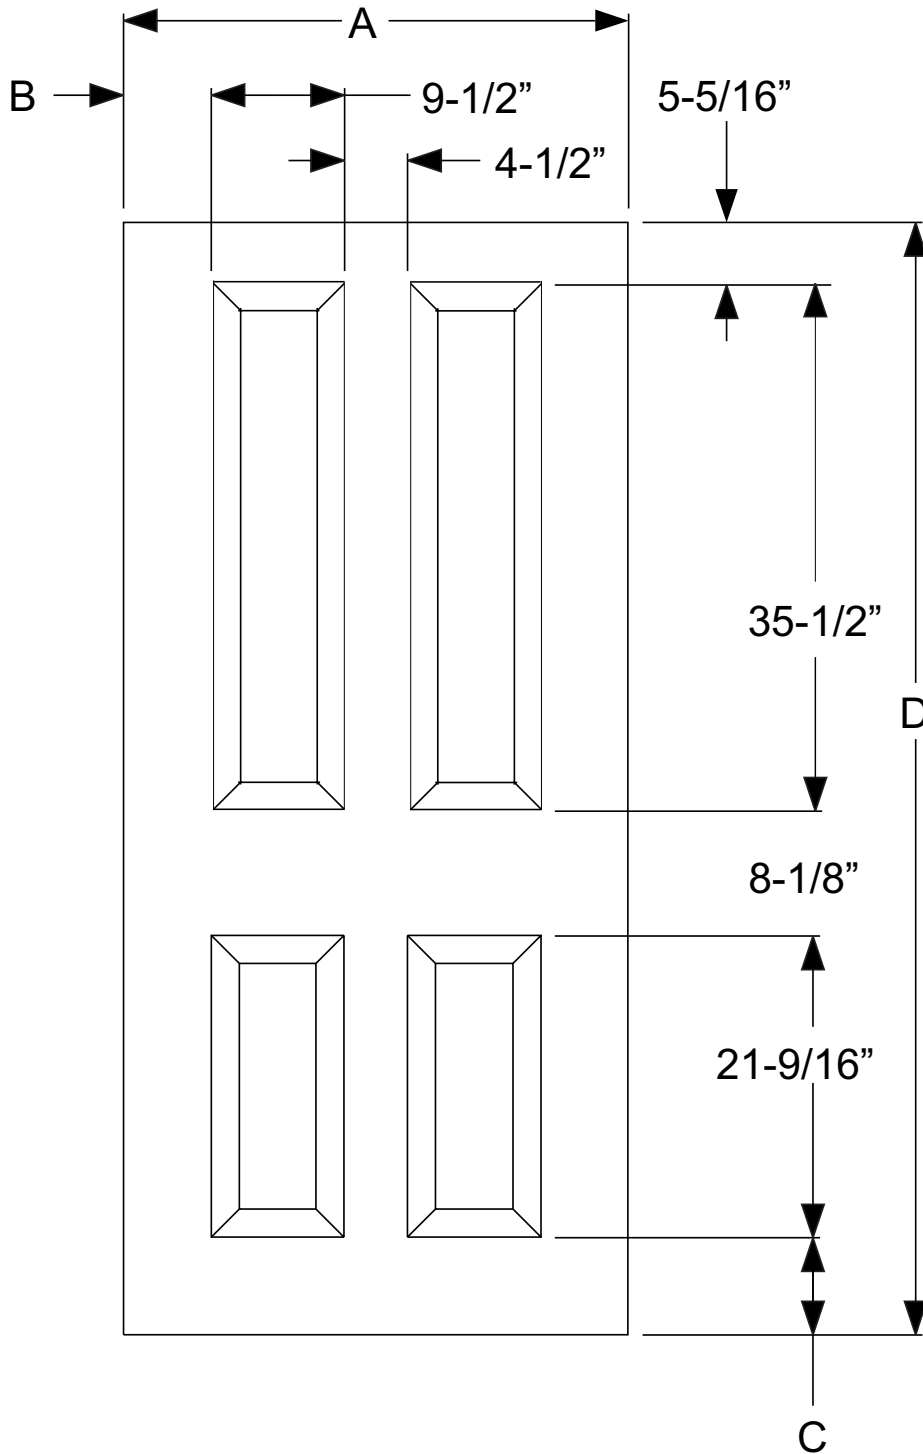

**510-22
6-Panel**

Standard Adjusta-Fit & Adjusta-Trim

Width	A	B	C
* 2/6	29-11/16"	5-3/32"	7-1/2"
2/8	31-11/16"	4-3/32"	9-1/2"
2/10	33-11/16"	5-3/32"	9-1/2"
3/0	35-11/16"	6-3/32"	9-1/2"

Standard Adjusta-Fit & Adjusta-Trim

Height	D	E
6/8	8-1/8"	78-5/8"
7/0	11-5/8"	82-1/8"

Remodeling Secura-Fit

Width	A	B	C
* 2/6	28-15/16"	4-23/32"	7-1/2"
2/8	30-15/16"	3-23/32"	9-1/2"
2/10	32-15/16"	4-23/32"	9-1/2"
3/0	34-15/16"	5-23/32"	9-1/2"

Remodeling Secura-Fit

Height	D	E
6/8	7-1/4"	77-3/4"
7/0	11-1/4"	81-3/4"

**514-22
4-Panel**

Steel Doors

Standard Adjusta-Fit & Adjusta-Trim

Width	A	B
2/8	31-11/16"	4-3/32"
2/10	33-11/16"	5-3/32"
3/0	35-11/16"	6-3/32"

Standard Adjusta-Fit & Adjusta-Trim

Height	C	D
6/8	8-1/8"	78-5/8"
7/0	11-5/8"	82-1/8"

Remodeling Secura-Fit

Width	A	B
2/8	30-15/16"	3-23/32"
2/10	32-15/16"	4-23/32"
3/0	34-15/16"	5-23/32"

Remodeling Secura-Fit