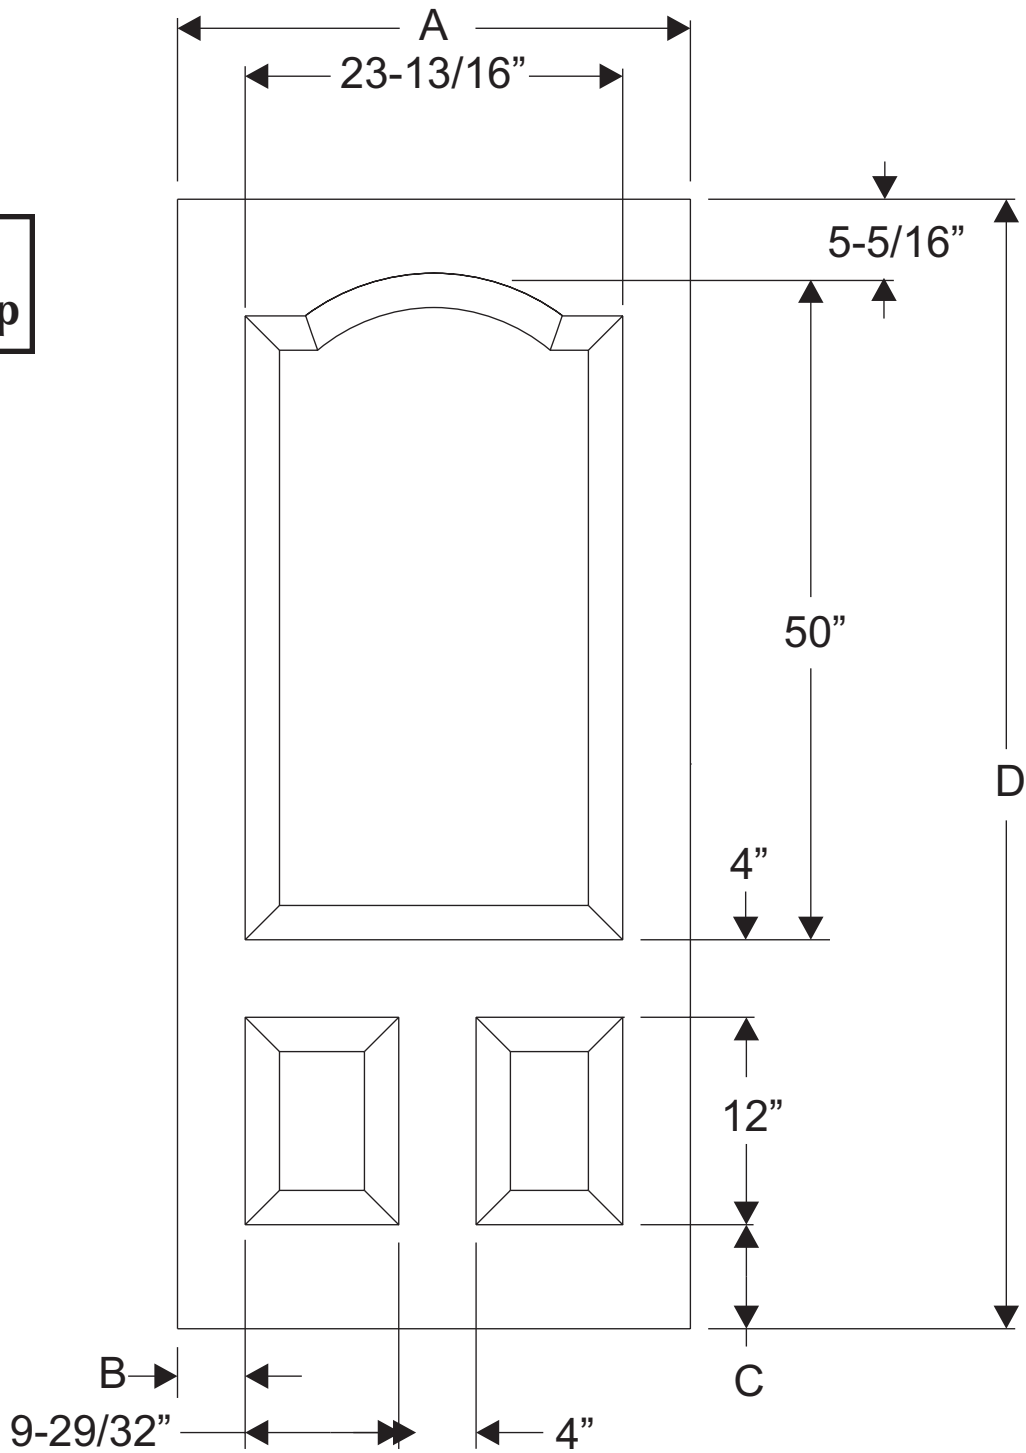

Remodeling Secura-Fit

Height	3/0 A	B
6/8	34-15/16"	4-1/2"
7/0	34-15/16"	4-1/2"

Remodeling Secura-Fit

Height	C	D
6/8	6-7/16"	77-3/4"
7/0	10-7/16"	81-3/4"

Flush

Steel Doors

Standard Adjusta-Fit & Adjusta-Trim

**4-Panel
Square Top**

Standard Adjusta-Fit & Adjusta-Trim

Width	A	B
2/8	31-11/16"	4-3/32"
3/0	35-11/16"	6-3/32"

Standard Adjusta-Fit & Adjusta-Trim

Height	C	D
6/8	8-1/8"	78-5/8"
7/0	11-5/8"	82-1/8"

Remodeling Secura-Fit

Width	A	B
2/8	30-15/16"	3-23/32"
3/0	34-15/16"	5-23/32"

Remodeling Secura-Fit

Height	C	D
6/8	7-1/4"	77-3/4"
7/0	11-1/4"	81-3/4"

3-Panel Scroll Top

Standard Adjusta-Fit & Adjusta-Trim

Width	A	B
2/8	31-11/16"	3-15/16"
3/0	35-11/16"	5-15/16"

Standard Adjusta-Fit & Adjusta-Trim

Height	C	D
6/8	7-5/16"	78-5/8"
7/0	10-13/16"	82-1/8"

Remodeling Secura-Fit

Width	A	B
2/8	30-15/16"	3-9/16"
3/0	34-15/16"	5-9/16"

Remodeling Secura-Fit

Height	C	D
6/8	6-7/16"	77-3/4"
7/0	10-7/16"	81-3/4"