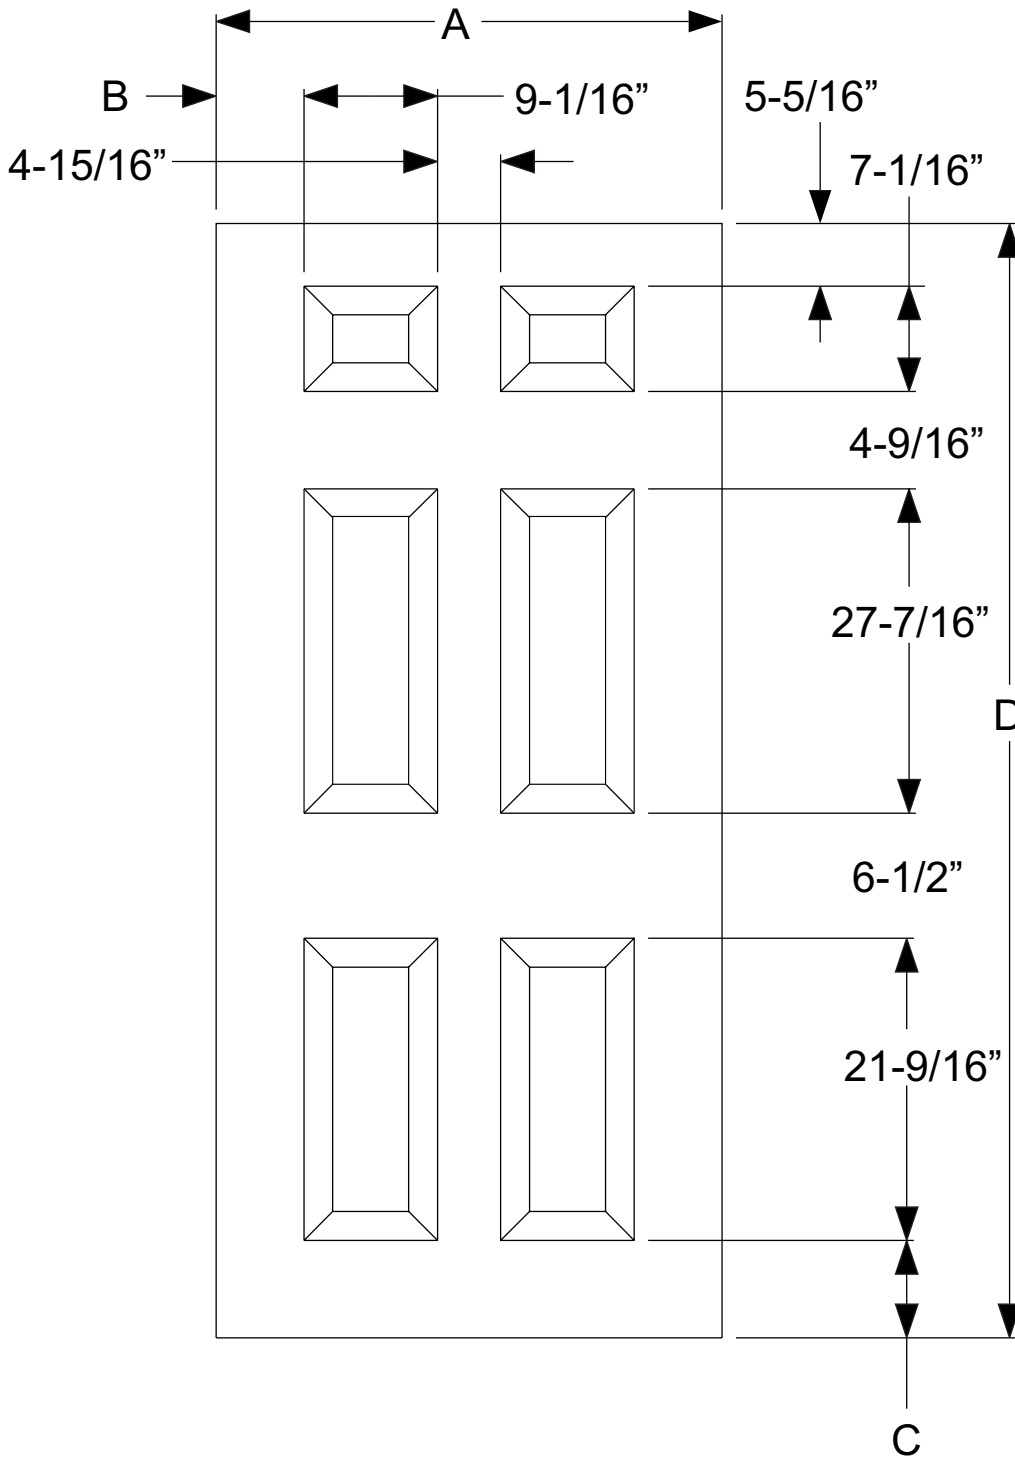

514-22
4-Panel

SE978HD-22
2-Panel
Square Top

Steel Door Program

Therma-Tru® Standard Pre-Hung Door: 12-24 TR Series Doors

ProEdge™ Steel Door

6-Panel

Standard Adjusta-Fit & Adjusta-Trim

Width	A	B
2/8	31-11/16"	4-5/16"
3/0	35-11/16"	6-5/16"

Standard Adjusta-Fit & Adjusta-Trim

Width	C	D
6/8	6-3/16"	78-5/8"
7/0	9-11/16"	82-1/8"

Remodeling Secura-Fit

Width	A	B
2/8	30-15/16"	3-15/16"
3/0	34-15/16"	5-15/16"

Remodeling Secura-Fit

Height	C	D
6/8	5-5/16"	77-3/4"
7/0	9-5/16"	81-3/4"

Remodeling Secura-Fit

Height	3/0 A	B
6/8	34-15/16"	4-1/2"
7/0	34-15/16"	4-1/2"

Remodeling Secura-Fit

Height	C	D
6/8	6-7/16"	77-3/4"
7/0	10-7/16"	81-3/4"

Flush

Steel Doors

Standard Adjusta-Fit & Adjusta-Trim

**510-22
6-Panel**

Standard Adjusta-Fit & Adjusta-Trim

Width	A	B	C
* 2/6	29-11/16"	5-3/32"	7-1/2"
2/8	31-11/16"	4-3/32"	9-1/2"
2/10	33-11/16"	5-3/32"	9-1/2"
3/0	35-11/16"	6-3/32"	9-1/2"

Standard Adjusta-Fit & Adjusta-Trim