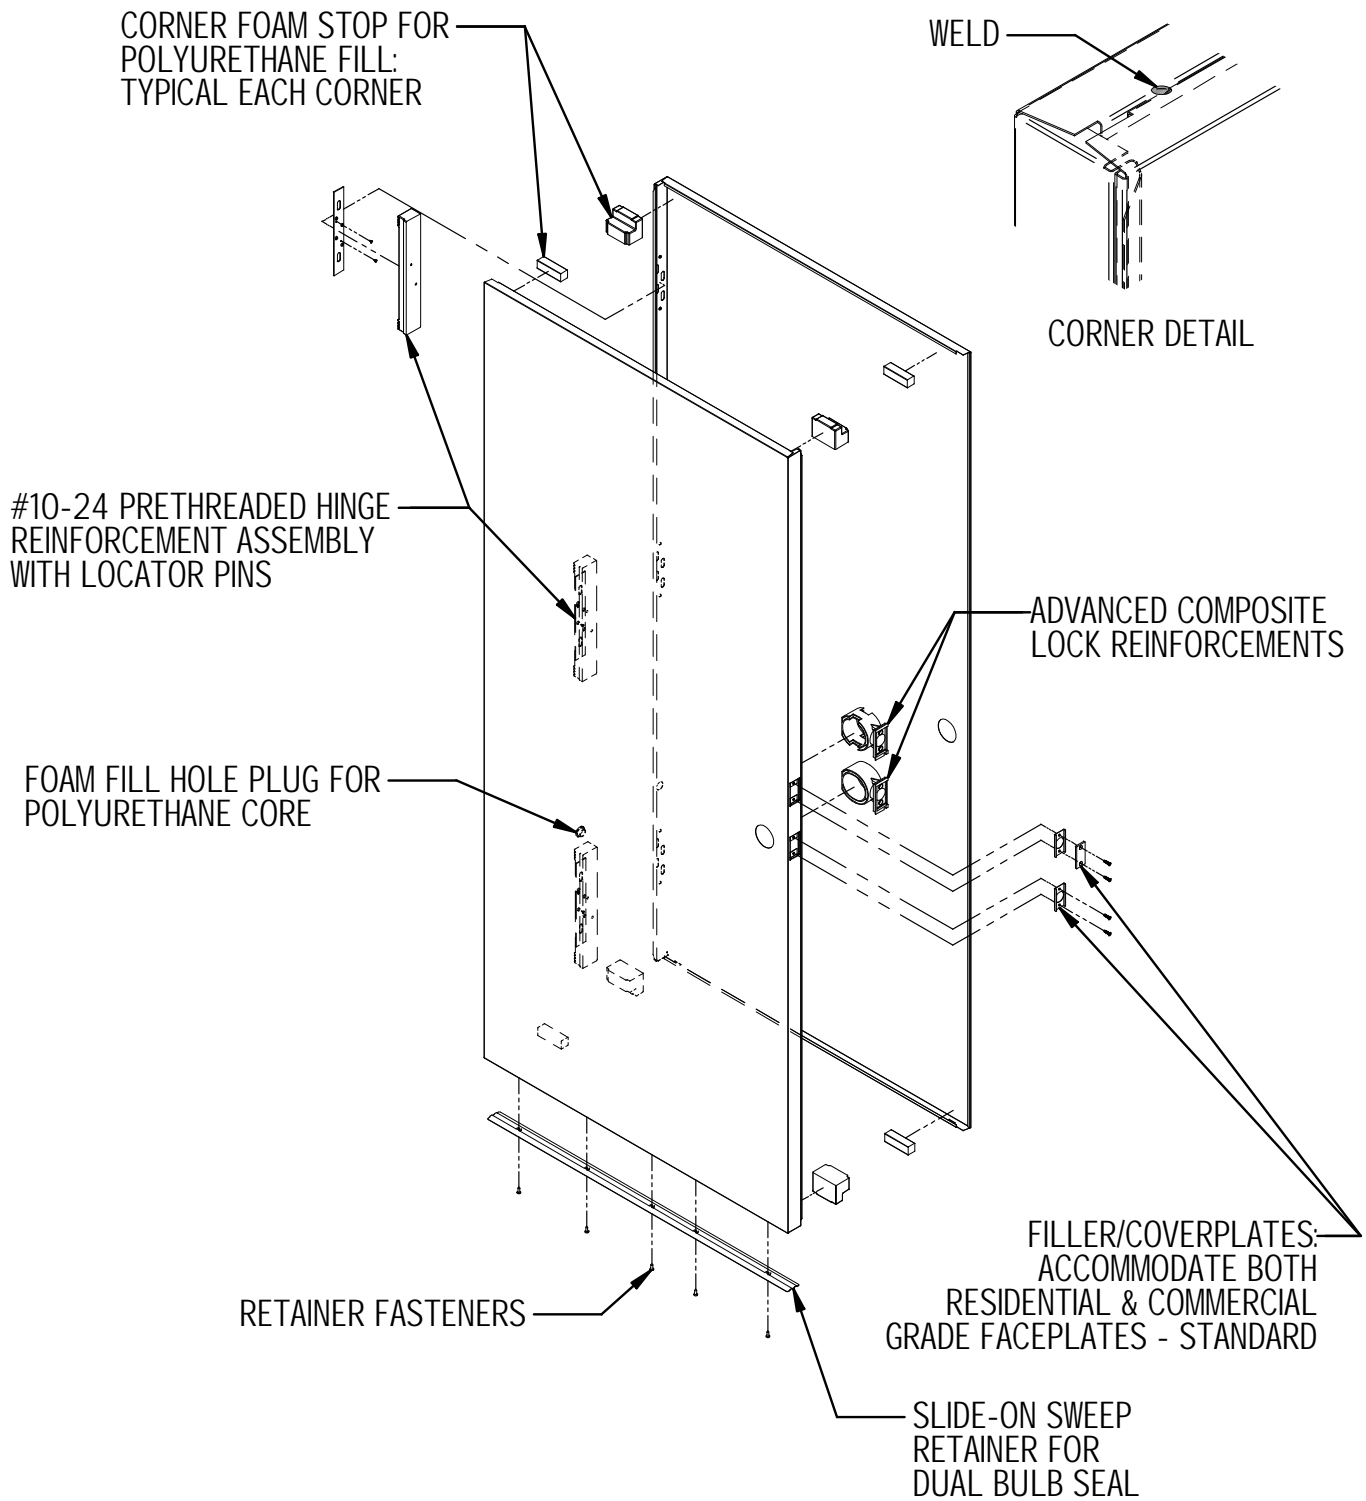

514-22
4-Panel

SE978HD-22
2-Panel
Square Top

Steel Door Program

Therma-Tru® Standard Pre-Hung Door: 12-24 TR Series Doors

ProEdge™ Steel Door

6-Panel

Standard Adjusta-Fit & Adjusta-Trim

Width	A	B
2/8	31-11/16"	4-5/16"
3/0	35-11/16"	6-5/16"

Standard Adjusta-Fit & Adjusta-Trim

Width	C	D
6/8	6-3/16"	78-5/8"
7/0	9-11/16"	82-1/8"

Remodeling Secura-Fit

Width	A	B
2/8	30-15/16"	3-15/16"
3/0	34-15/16"	5-15/16"

Remodeling Secura-Fit

Height	C	D
6/8	5-5/16"	77-3/4"
7/0	9-5/16"	81-3/4"