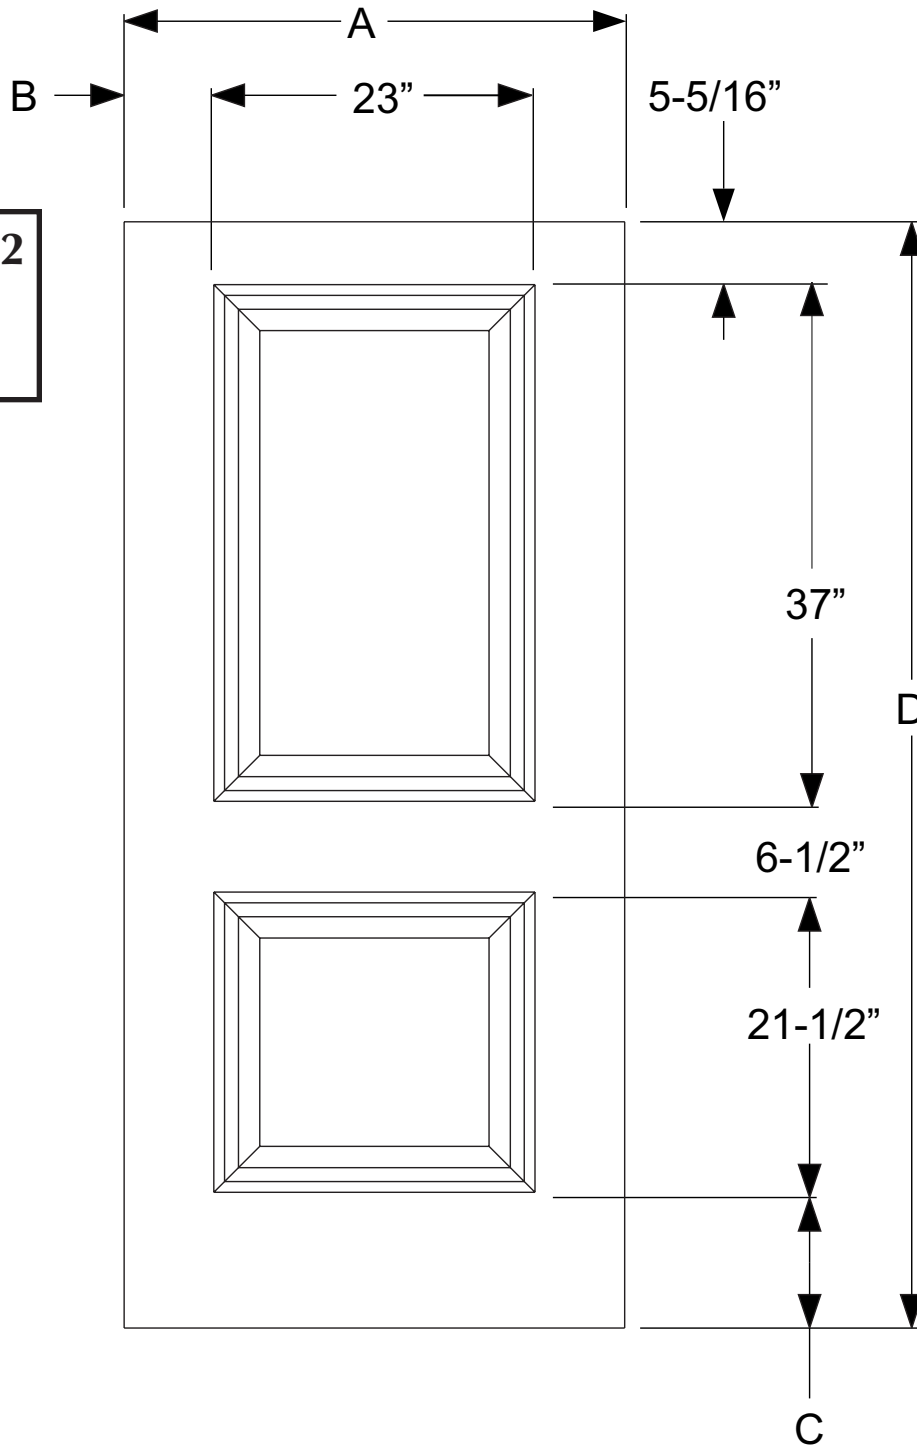

Height	D	E
6/8	8-1/8"	78-5/8"
7/0	11-5/8"	82-1/8"

Remodeling Secura-Fit

Width	A	B	C
* 2/6	28-15/16"	4-23/32"	7-1/2"
2/8	30-15/16"	3-23/32"	9-1/2"
2/10	32-15/16"	4-23/32"	9-1/2"
3/0	34-15/16"	5-23/32"	9-1/2"

Remodeling Secura-Fit

Height	D	E
6/8	7-1/4"	77-3/4"
7/0	11-1/4"	81-3/4"

**514-22
4-Panel**

Steel Doors

Standard Adjusta-Fit & Adjusta-Trim

Width	A	B
2/8	31-11/16"	4-3/32"
2/10	33-11/16"	5-3/32"
3/0	35-11/16"	6-3/32"

Standard Adjusta-Fit & Adjusta-Trim

Height	C	D
6/8	8-1/8"	78-5/8"
7/0	11-5/8"	82-1/8"

Remodeling Secura-Fit

Width	A	B
2/8	30-15/16"	3-23/32"
2/10	32-15/16"	4-23/32"
3/0	34-15/16"	5-23/32"

Remodeling Secura-Fit

Height	C	D
6/8	7-1/4"	77-3/4"
7/0	10-3/4"	81-3/4"

SE978HD-22
2-Panel
Square Top

Standard Adjusta-Fit & Adjusta-Trim

Width	A	B
2/8	31-11/16"	4-11/32"
3/0	35-11/16"	6-11/32"

Standard Adjusta-Fit & Adjusta-Trim