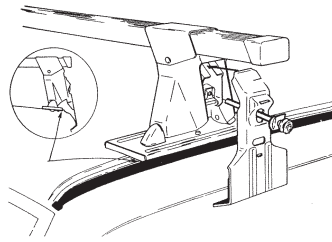

Thule System Kit 024

CHEVROLET Sprint, 3-dr
PONTIAC Firefly, 3-dr
SUZUKI Sa 3-dr
SUZUKI Swift
SUZUKI Cultus
SUZUKI Forsa

909•4EF/501-0024

Thule System Kit 025

PEUGEOT 205 3-dr, 84-

909•4EF/501-0025

Free Manuals Download Website