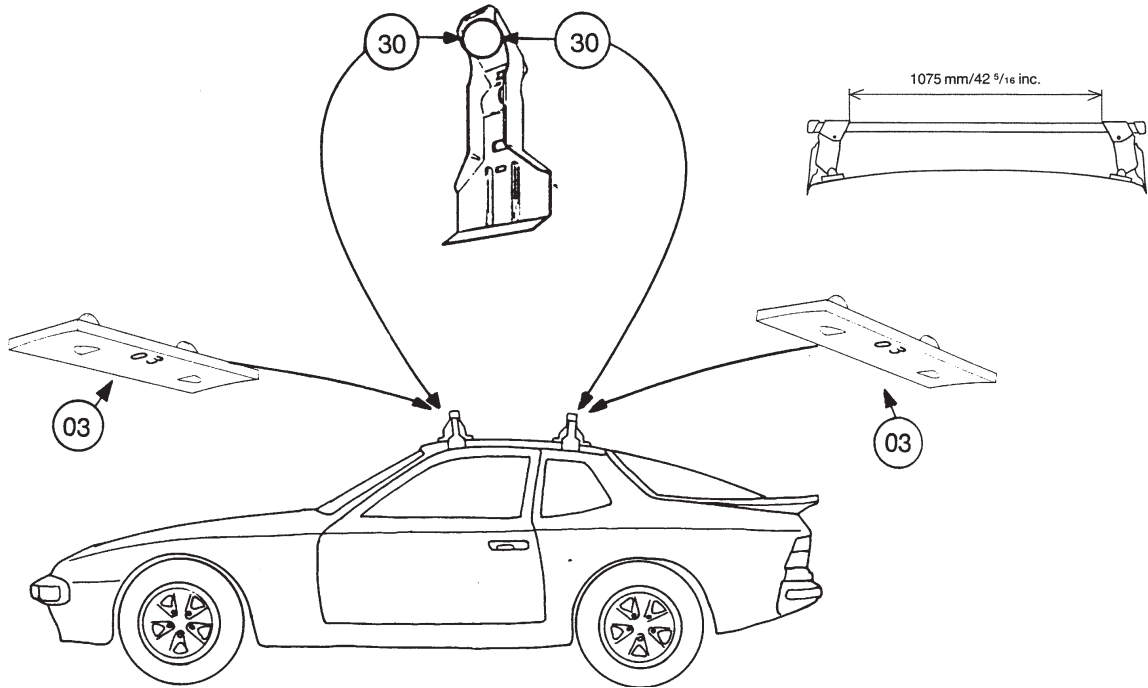

Thule System Kit 034

PORSCHE 924, 944