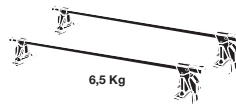

## GB ATTENTION!

We recommend use of the THULE short roof line adaptor (SRA) part no. 1061-000-2. Designed exclusively for the THULE 1061 system to maximise carrying capacity and versatility by spreading the bars equally so that loads such as sailboards, bicycles and small craft can be secured easily. Ask your THULE dealer for more details.