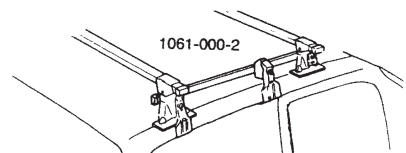

## GB ATTENTION!

We recommend use of the THULE short roof line adaptor (SRA) part no. 1061-000-2. Designed exclusively for the THULE 1061 system to maximise carrying capacity and versatility by spreading the bars equally so that loads such as sailboards, bicycles and small craft can be secured easily. Ask your THULE dealer for more details.