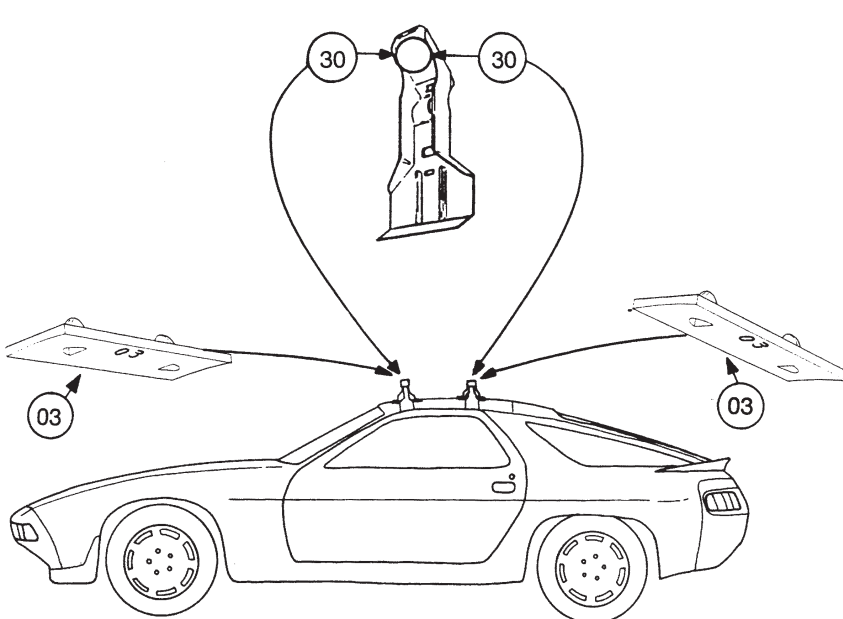

## GB ATTENTION!

We recommend use of the THULE short roof line adaptor (SRA) part no. 1061-000-2. Designed exclusively for the THULE 1061 system to maximise carrying capacity and versatility by spreading the bars equally so that loads such as sailboards, bicycles and small craft can be secured easily. Ask your THULE dealer for more details.