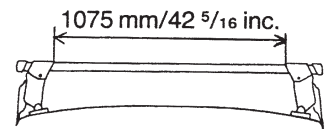

## GB ATTENTION!

We recommend use of the THULE short roof line adaptor (SRA) part no. 1061-000-2. Designed exclusively for the THULE 1061 system to maximise carrying capacity and versatility by spreading the bars equally so that loads such as sailboards, bicycles and small craft can be secured easily. Ask your THULE dealer for more details.