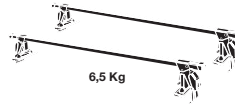

Thule System Kit 052

HONDA Accord 3-dr, 86-

GB ATTENTION!

We recommend use of the THULE short roof line adaptor (SRA) part no. 1061-000-2 for two door vehicles with restricted roof area, such as sports coupes etc. Designed exclusively for the THULE 1061 system to maximise carrying capacity and versatility by spreading the bars equally so that loads such as sailboards, bicycles and small craft can be secured easily. Ask your THULE dealer for more details.

909•4DF/501-0052

Thule System Kit 053

SUBARU 1800 Coupé, 87-
SUBARU Turbo XT

978 mm ± 5mm
38 1/2 inch ± 1/4 inch

345•4EF/501-0053-02

Free Manuals Download Website

<http://myh66.com>

<http://usermanuals.us>