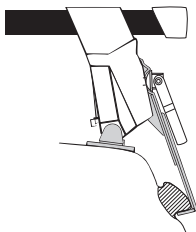

Thule System Kit 053

SUBARU 1800 Coupé, 87-
SUBARU Turbo XT

978 mm ± 5mm
38 1/2 inch ± 1/4 inch

345•4EF/501-0053-02