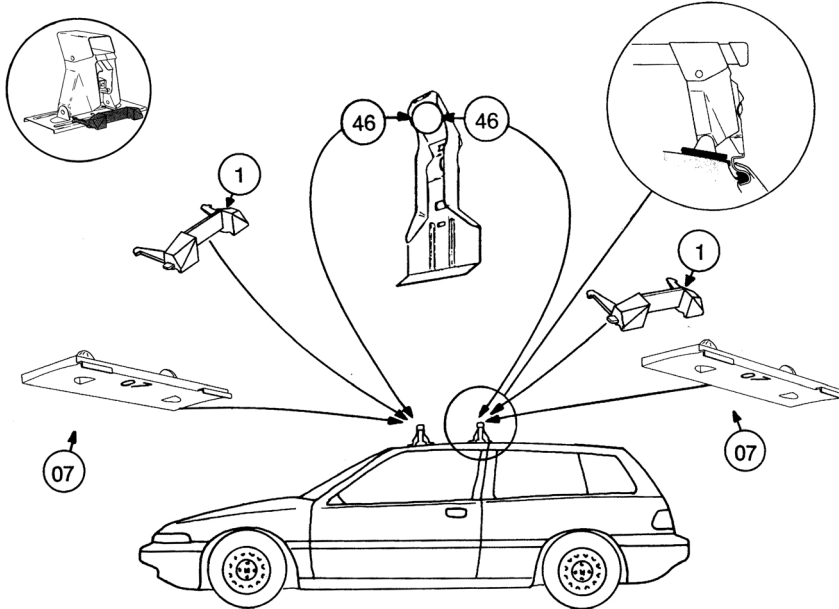

Thule System Kit 052

HONDA Accord 3-dr, 86-

GB ATTENTION!

We recommend use of the THULE short roof line adaptor (SRA) part no. 1061-000-2 for two door vehicles with restricted roof area, such as sports coupes etc. Designed exclusively for the THULE 1061 system to maximise carrying capacity and versatility by spreading the bars equally so that loads such as sailboards, bicycles and small craft can be secured easily. Ask your THULE dealer for more details.

909•4DF/501-0052

Thule System Kit 053

SUBARU 1800 Coupé, 87-
SUBARU Turbo XT

978 mm ± 5mm
38 1/2 inch ± 1/4 inch

345•4EF/501-0053-02

Free Manuals Download Website

<http://myh66.com>

<http://usermanuals.us>