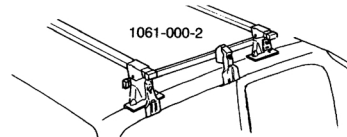

Thule System Kit 052

HONDA Accord 3-dr, 86-

GB ATTENTION!

We recommend use of the THULE short roof line adaptor (SRA) part no. 1061-000-2 for two door vehicles with restricted roof area, such as sports coupes etc. Designed exclusively for the THULE 1061 system to maximise carrying capacity and versatility by spreading the bars equally so that loads such as sailboards, bicycles and small craft can be secured easily. Ask your THULE dealer for more details.

909•4DF/501-0052

Thule System Kit 053

SUBARU 1800 Coupé, 87-
SUBARU Turbo XT

978 mm ± 5mm
38 1/2 inch ± 1/4 inch

345•4EF/501-0053-02

Free Manuals Download Website

<http://myh66.com>

<http://usermanuals.us>