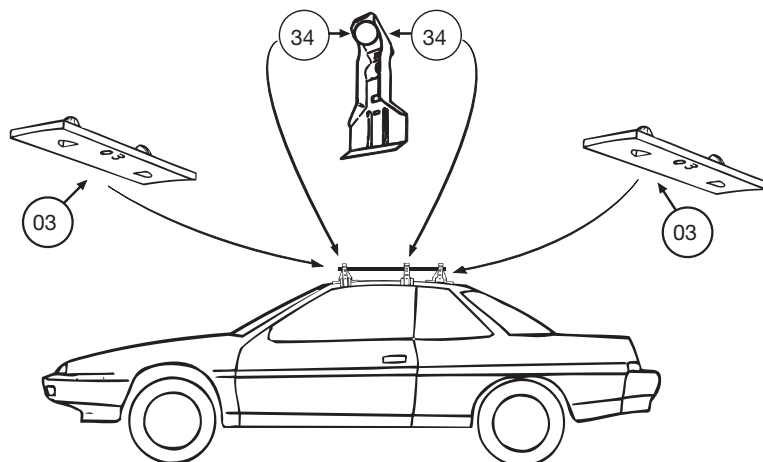

Thule System Kit 052

HONDA Accord 3-dr, 86-

GB ATTENTION!

We recommend use of the THULE short roof line adaptor (SRA) part no. 1061-000-2 for two door vehicles with restricted roof area, such as sports coupes etc. Designed exclusively for the THULE 1061 system to maximise carrying capacity and versatility by spreading the bars equally so that loads such as sailboards, bicycles and small craft can be secured easily. Ask your THULE dealer for more details.

909•4DF/501-0052

Thule System Kit 053

SUBARU 1800 Coupé, 87-
SUBARU Turbo XT

978 mm ± 5mm
38 1/2 inch ± 1/4 inch

345•4EF/501-0053-02

Free Manuals Download Website

<http://myh66.com>

<http://usermanuals.us>