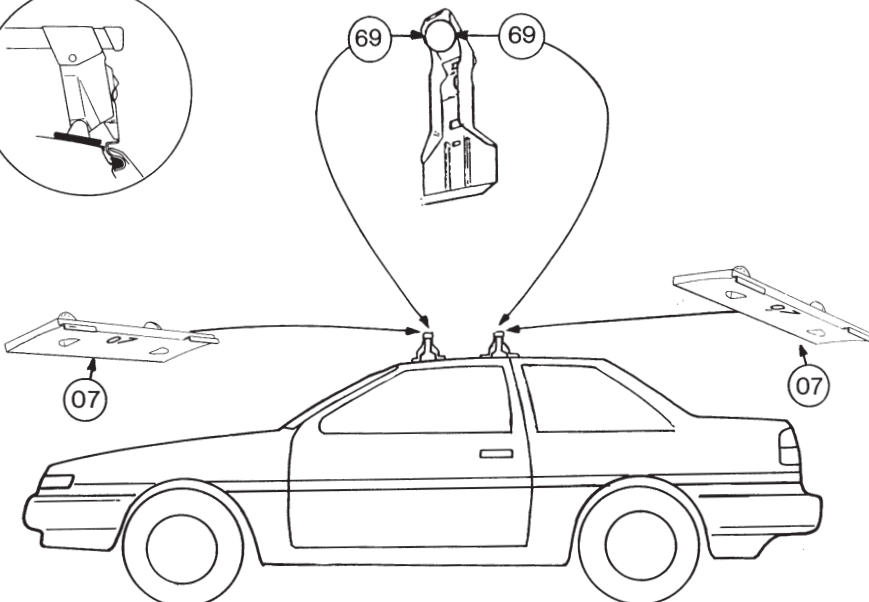

# Thule System Kit 068

**BUICK Regal 4-dr, 90-  
CHEVROLET Lumina, 90-  
PONTIAC Grand Prix 4-dr, 90-  
OLDSMOBIL Cutlass supreme, 91-**

**Front**      **Rear**

**Chevrolet lumina** 1039 mm/40 7/8 inch. • 1030 mm/40 1/8 inch.  
**Buick Regal** 1015 mm/39 7/8 inch. • 995 mm/39 1/8 inch.

## GB ATTENTION!

We recommend use of the THULE short roof line adaptor (SRA) part no. 1061-000-2. Designed exclusively for the THULE 1061 system to maximise carrying capacity and versatility by spreading the bars equally so that loads such as sailboards, bicycles and small craft can be secured easily. Ask your THULE dealer for more details.