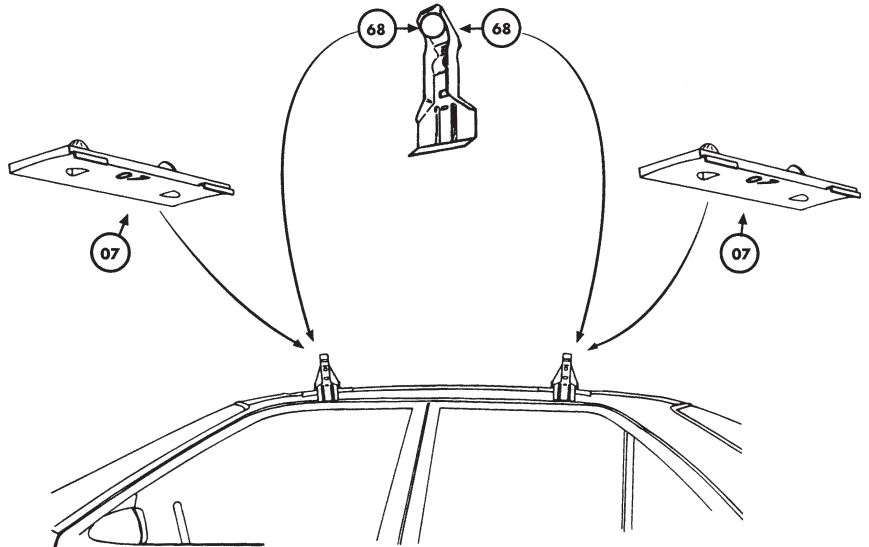

Thule System Kit 068

**BUICK Regal 4-dr, 90-
CHEVROLET Lumina, 90-
PONTIAC Grand Prix 4-dr, 90-
OLDSMOBIL Cutlass supreme, 91-**

Front   **Rear**

Chevrolet lumina 1039 mm/40 7/8 inch. • 1030 mm/40 1/8 inch.
Buick Regal 1015 mm/39 7/8 inch. • 995 mm/39 1/8 inch.

220•4DF/501-0068-04

Thule System Kit 069

CHEVROLET Beretta, 2-dr