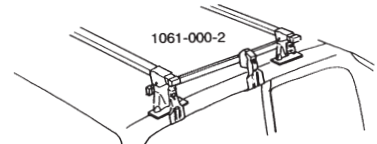

# Thule System Kit 068

**BUICK Regal 4-dr, 90-  
CHEVROLET Lumina, 90-  
PONTIAC Grand Prix 4-dr, 90-  
OLDSMOBIL Cutlass supreme, 91-**

**Front**      **Rear**

**Chevrolet lumina** 1039 mm/40 7/8 inch. • 1030 mm/40 1/8 inch.  
**Buick Regal** 1015 mm/39 7/8 inch. • 995 mm/39 1/8 inch.

## GB ATTENTION!

We recommend use of the THULE short roof line adaptor (SRA) part no. 1061-000-2. Designed exclusively for the THULE 1061 system to maximise carrying capacity and versatility by spreading the bars equally so that loads such as sailboards, bicycles and small craft can be secured easily. Ask your THULE dealer for more details.