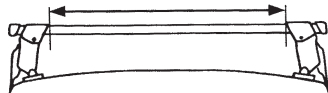

# Thule System Kit 068

**BUICK Regal 4-dr, 90-  
CHEVROLET Lumina, 90-  
PONTIAC Grand Prix 4-dr, 90-  
OLDSMOBIL Cutlass supreme, 91-**

**Front**      **Rear**

**Chevrolet lumina** 1039 mm/40 7/8 inch. • 1030 mm/40 1/8 inch.  
**Buick Regal** 1015 mm/39 7/8 inch. • 995 mm/39 1/8 inch.