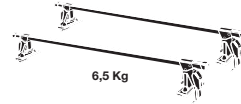

# Thule System Kit 068

**BUICK Regal 4-dr, 90-  
CHEVROLET Lumina, 90-  
PONTIAC Grand Prix 4-dr, 90-  
OLDSMOBIL Cutlass supreme, 91-**

**Front**      **Rear**

**Chevrolet lumina** 1039 mm/40 7/8 inch. • 1030 mm/40 1/8 inch.  
**Buick Regal** 1015 mm/39 7/8 inch. • 995 mm/39 1/8 inch.

## GB ATTENTION!

We recommend use of the THULE short roof line adaptor (SRA) part no. 1061-000-2. Designed exclusively for the THULE 1061 system to maximise carrying capacity and versatility by spreading the bars equally so that loads such as sailboards, bicycles and small craft can be secured easily. Ask your THULE dealer for more details.