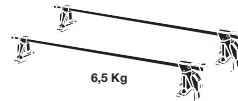

# Thule System Kit 068

**BUICK Regal 4-dr, 90-  
CHEVROLET Lumina, 90-  
PONTIAC Grand Prix 4-dr, 90-  
OLDSMOBIL Cutlass supreme, 91-**

**Front**      **Rear**

**Chevrolet lumina** 1039 mm/40 7/8 inch. • 1030 mm/40 1/8 inch.  
**Buick Regal** 1015 mm/39 7/8 inch. • 995 mm/39 1/8 inch.

## GB ATTENTION!

We recommend use of the THULE short roof line adaptor (SRA) part no. 1061-000-2. Designed exclusively for the THULE 1061 system to maximise carrying capacity and versatility by spreading the bars equally so that loads such as sailboards, bicycles and small craft can be secured easily. Ask your THULE dealer for more details.