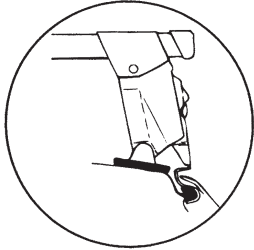

Thule System Kit 068

**BUICK Regal 4-dr, 90-
CHEVROLET Lumina, 90-
PONTIAC Grand Prix 4-dr, 90-
OLDSMOBIL Cutlass supreme, 91-**