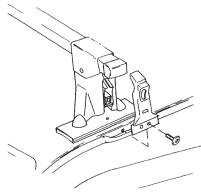

Thule System Kit 079

PEUGEOT 405 4-dr, 88-

014•4EF/501-0079-03