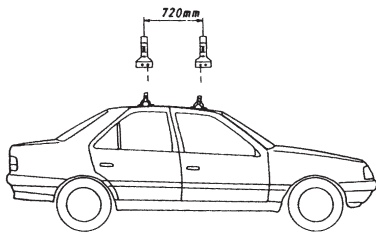

Thule System Kit 079

PEUGEOT 405 4-dr, 88-

014•4EF/501-0079-03

Thule System Kit 080

ACURA Legend coupé, 88-
HONDA Legend coupé, 88-