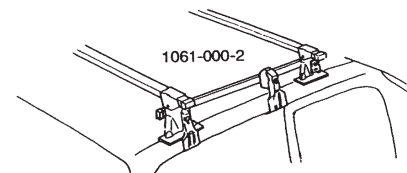

## GB ATTENTION!

We recommend use of the THULE short roof line adaptor (SRA) part no. 1061-000-2. Designed exclusively for the THULE 1061 system to maximise carrying capacity and versatility by spreading the bars equally so that loads such as sailboards, bicycles and small craft can be secured easily. Ask your THULE dealer for more details.