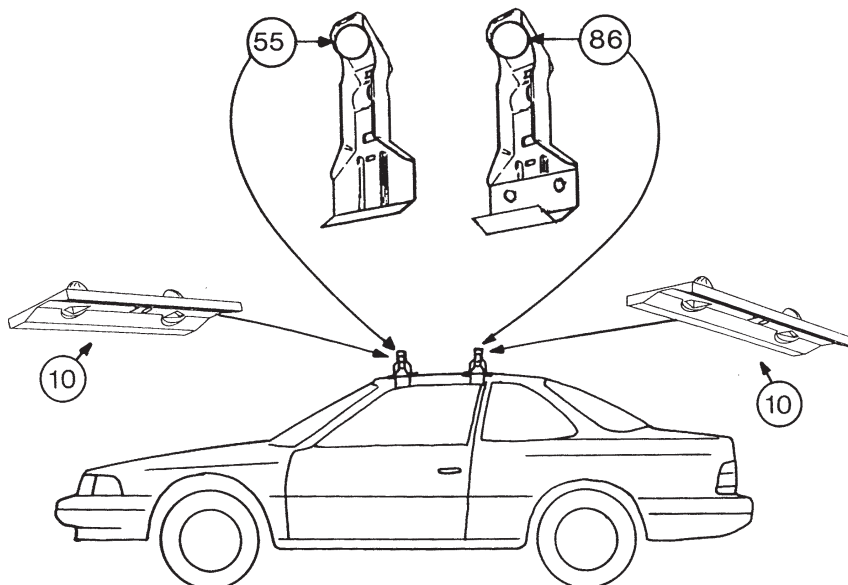

## GB ATTENTION!

We recommend use of the THULE short roof line adaptor (SRA) part no. 1061-000-2. Designed exclusively for the THULE 1061 system to maximise carrying capacity and versatility by spreading the bars equally so that loads such as sailboards, bicycles and small craft can be secured easily. Ask your THULE dealer for more details.