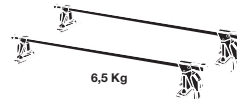

## GB ATTENTION!

We recommend use of the THULE short roof line adaptor (SRA) part no. 1061-000-2. Designed exclusively for the THULE 1061 system to maximise carrying capacity and versatility by spreading the bars equally so that loads such as sailboards, bicycles and small craft can be secured easily. Ask your THULE dealer for more details.