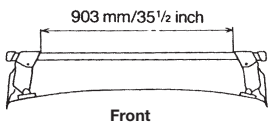

Thule System Kit 079

PEUGEOT 405 4-dr, 88-

014•4EF/501-0079-03