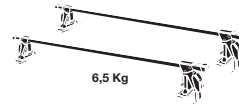

Thule System Kit 079

PEUGEOT 405 4-dr, 88-

014•4EF/501-0079-03