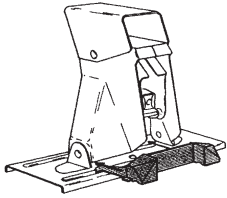

Thule System Kit 079

PEUGEOT 405 4-dr, 88-

014•4EF/501-0079-03