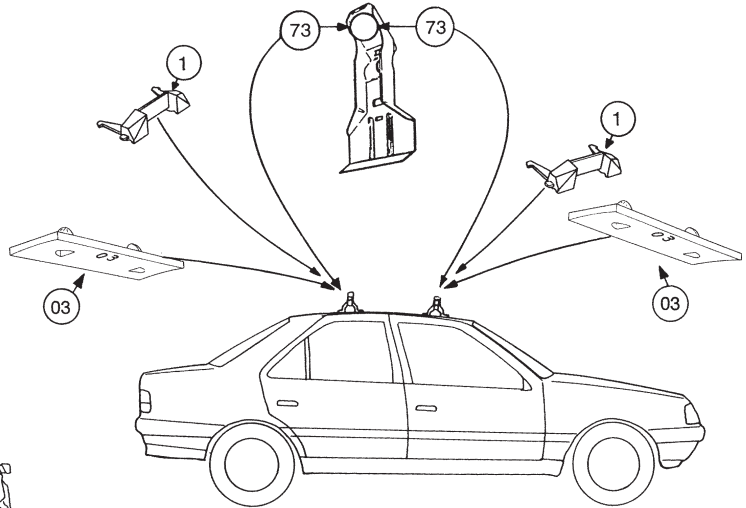

Thule System Kit 079

PEUGEOT 405 4-dr, 88-

014•4EF/501-0079-03

Thule System Kit 080

ACURA Legend coupé, 88-
HONDA Legend coupé, 88-