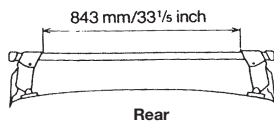

Thule System Kit 079

PEUGEOT 405 4-dr, 88-

014•4EF/501-0079-03