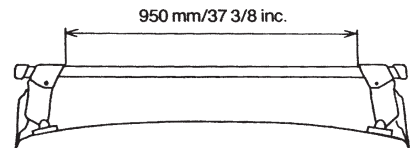

## GB ATTENTION!

We recommend use of the THULE short roof line adaptor (SRA) part no. 1061-000-2. Designed exclusively for the THULE 1061 system to maximise carrying capacity and versatility by spreading the bars equally so that loads such as sailboards, bicycles and small craft can be secured easily. Ask your THULE dealer for more details.