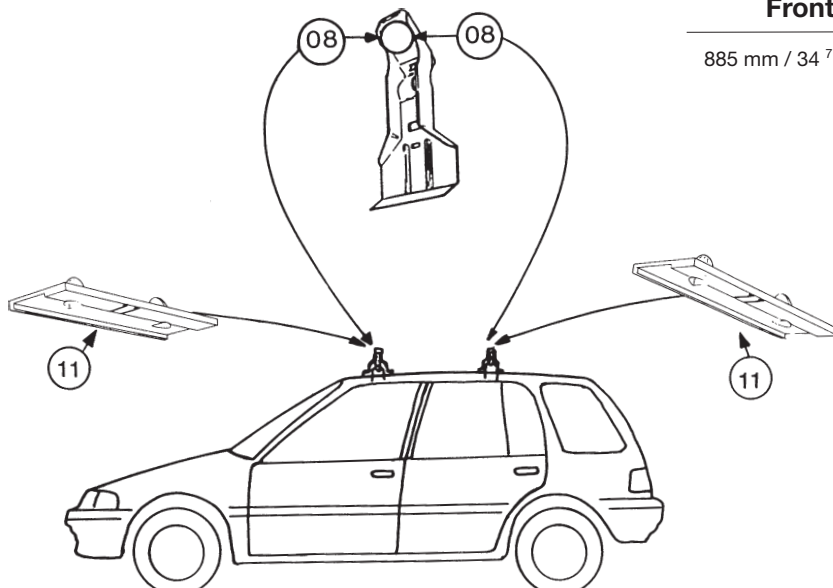

HONDA Civic Shuttle, 88-
HONDA Civic Wagon, 88-

Front

Rear

885 mm / 34 7/8 inch

875 mm / 34 3/8 inch

909•4EF/501-0088

Free Manuals Download Website

<http://myh66.com>