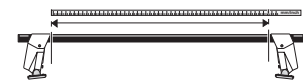

Thule System Kit 087

TOYOTA Carina II/Corola, 88-

Front

Rear

920mm / 36 1/4 inch

905 mm / 35 5/8 inch

909•4EF/501-0087-02

Thule System Kit 088

HONDA Civic Shuttle, 88-
HONDA Civic Wagon, 88-

Front

Rear

885 mm / 34 7/8 inch

875 mm / 34 3/8 inch

909•4EF/501-0088

Free Manuals Download Website

<http://myh66.com>