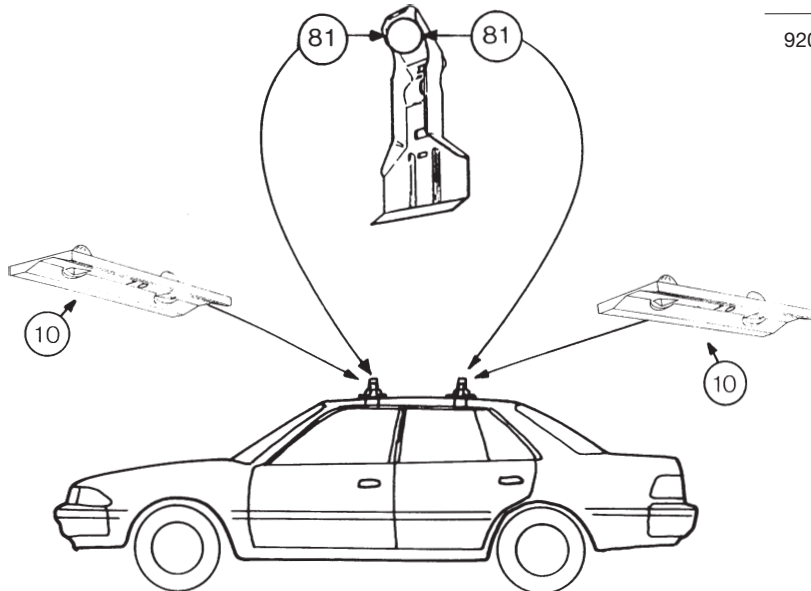

Thule System Kit 087

TOYOTA Carina II/Corola, 88-

Front

Rear

920mm / 36 1/4 inch

905 mm / 35 5/8 inch

909•4EF/501-0087-02

Thule System Kit 088

HONDA Civic Shuttle, 88-
HONDA Civic Wagon, 88-

Front

Rear

885 mm / 34 7/8 inch

875 mm / 34 3/8 inch

909•4EF/501-0088

Free Manuals Download Website

<http://myh66.com>