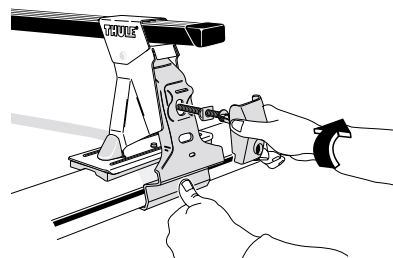

Thule System Kit 2019

INFINITY QX 4 5-dr SUV, 97-
NISSAN Pathfinder 5-dr SUV, 97- (USA)
NISSAN Regulus 5-dr SUV, 97-
NISSAN Terrano 3-dr SUV, 97- (Asia)
NISSAN Terrano 5-dr SUV, 97- (Asia)

Front

Rear

798 mm / 31 ³/₈ inch

785 mm / 30 ⁷/₈ inch

16

x4

x4

368

x4

127•4DF/501-2019-02

Thule System Kit 2020

TOYOTA Mark II 4-dr, 96- (Jap)
TOYOTA Chaser 4-dr, 96- (Jap)
TOYOTA Cressida 4-dr, 96- (USA)

Front

Rear

990 mm / 39 inch

985 mm / 38 ³/₄ inch

10

x4

71

x4

716•L5DF/501-2020